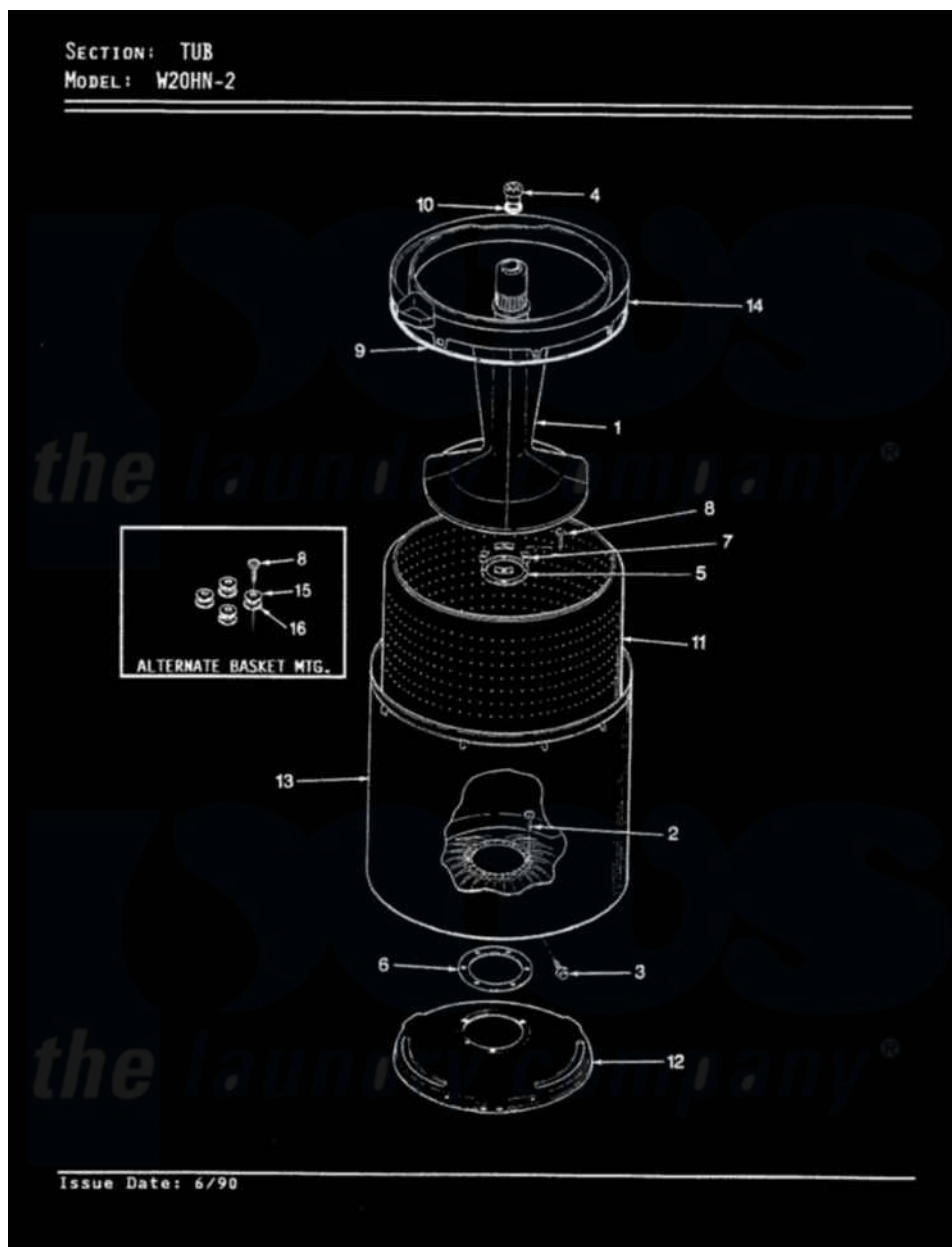

# Magic Chef W20HA2 11 - TUB (REV. E-H)

Magic Chef Residential Magic Chef W20HA2 Washer Parts Parts Diagram 11 - TUB (REV. E-H)  
Click on the part number to view part

Item	Original Part Number	Replaced By	Status	Part Description
1	35-2371	<a href="#">33-4352</a>		Agitator
2	35-2062	<a href="#">21001063</a>		Screw, Shoulder
3	25-7914	<a href="#">22002933</a>		Screw
4	<a href="#">33-6241</a>			Cap
5	<a href="#">33-8959</a>			Gasket
6	<a href="#">35-2061</a>			Gasket, Tub To Housing
7	<a href="#">35-0538</a>			Pad
8	25-7783	<a href="#">4356852</a>		Screw
9	<a href="#">35-2328</a>			Seal, Tub Top
10	<a href="#">25-7330</a>			Rubber Washer
11	35-2381		Not Available	BASKET ASSY-WHITE
12	35-2529		Not Available	TUB SUPPORT
13	<a href="#">35-2038</a>			Tub
14	35-2034		Not Available	TOP, TUB
15	25-7921		Not Available	STEEL WASHER
16	<a href="#">25-7922</a>			Cork Washer