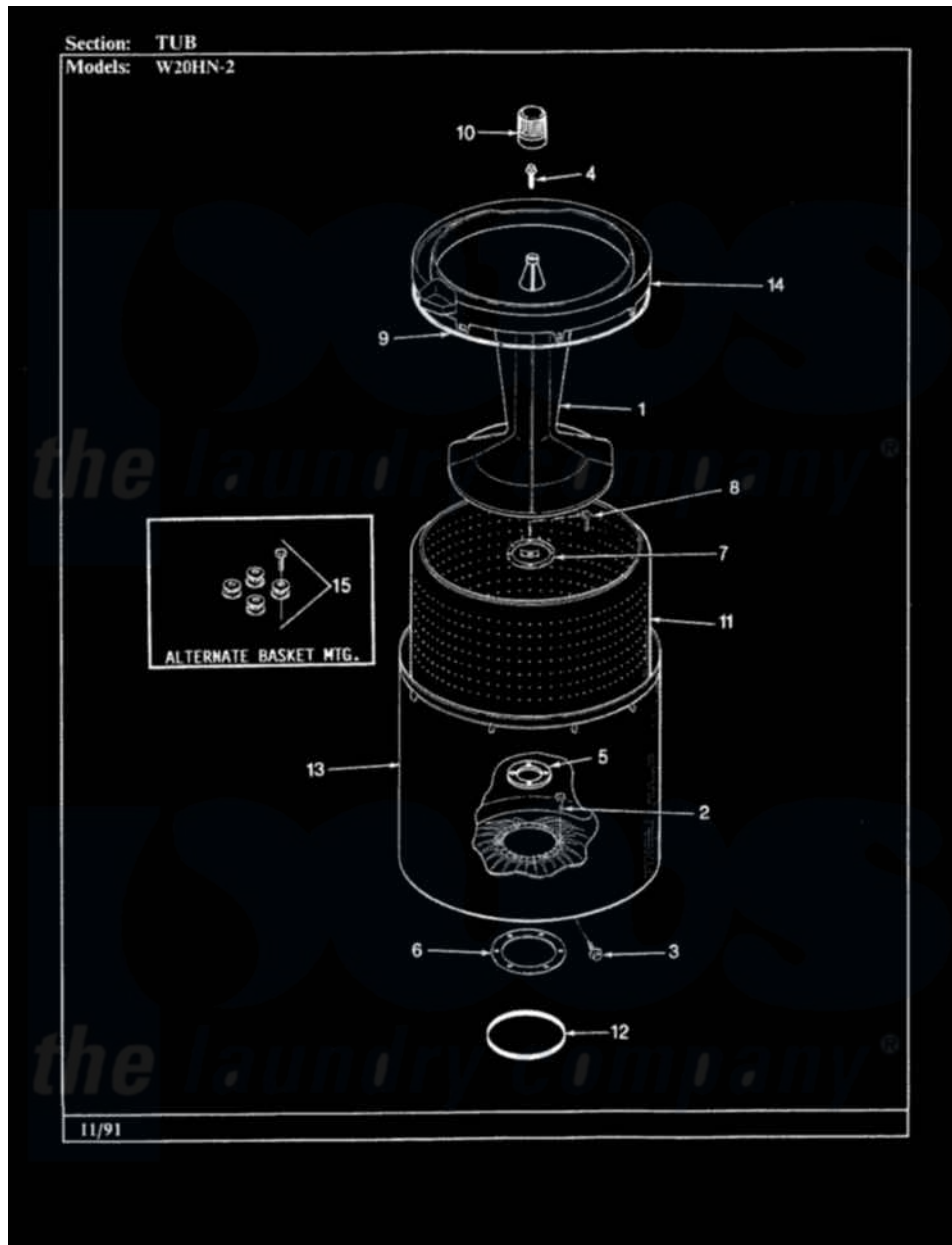

# Magic Chef W20HA2 12 - TUB (REV. J-N)

Magic Chef [Residential Magic Chef W20HA2 Washer Parts](#) Parts Diagram 12 - TUB (REV. J-N)  
 Click on the part number to view part

Item	Original Part Number	Replaced By	Status	Part Description
1	<a href="#">35-3580</a>			Agitator
"	35-2717	<a href="#">35-3580</a>		Agitator
2	25-7947	<a href="#">21001063</a>		Screw, Shoulder
3	25-7953	<a href="#">22002933</a>		Screw
4	25-7948	<a href="#">W10309247</a>		Screw
5	<a href="#">35-3685</a>			Gasket, Basket To Centerpost
"	35-2980	<a href="#">35-3685</a>		Gasket, Basket To Centerpost
6	<a href="#">35-3686</a>			Gasket, Tub To Housing
"	<a href="#">35-2979</a>			Gasket, Tub/Hsg
7	<a href="#">35-3014</a>			Gasket And Reinf. Plate Assembly
8	25-7783	<a href="#">4356852</a>		Screw
9	<a href="#">35-2328</a>			Seal, Tub Top
10	<a href="#">35-2733</a>			Cap, Agitator
11	35-3016		Not Available	BASKET ASSY
12	<a href="#">35-2978</a>			Seal, Tub/Housing
13	35-2952	<a href="#">35-3700</a>		Tub Assembly

"	<a href="#">35-3700</a>		Tub Assembly
14	35-2262	Not Available	SHIELD, TUB TOP
"	35-2034	Not Available	TOP, TUB
"	35-3578	Not Available	TOP, TUB
15	35-2912	Not Available	SCREW & WASHER ASSY.