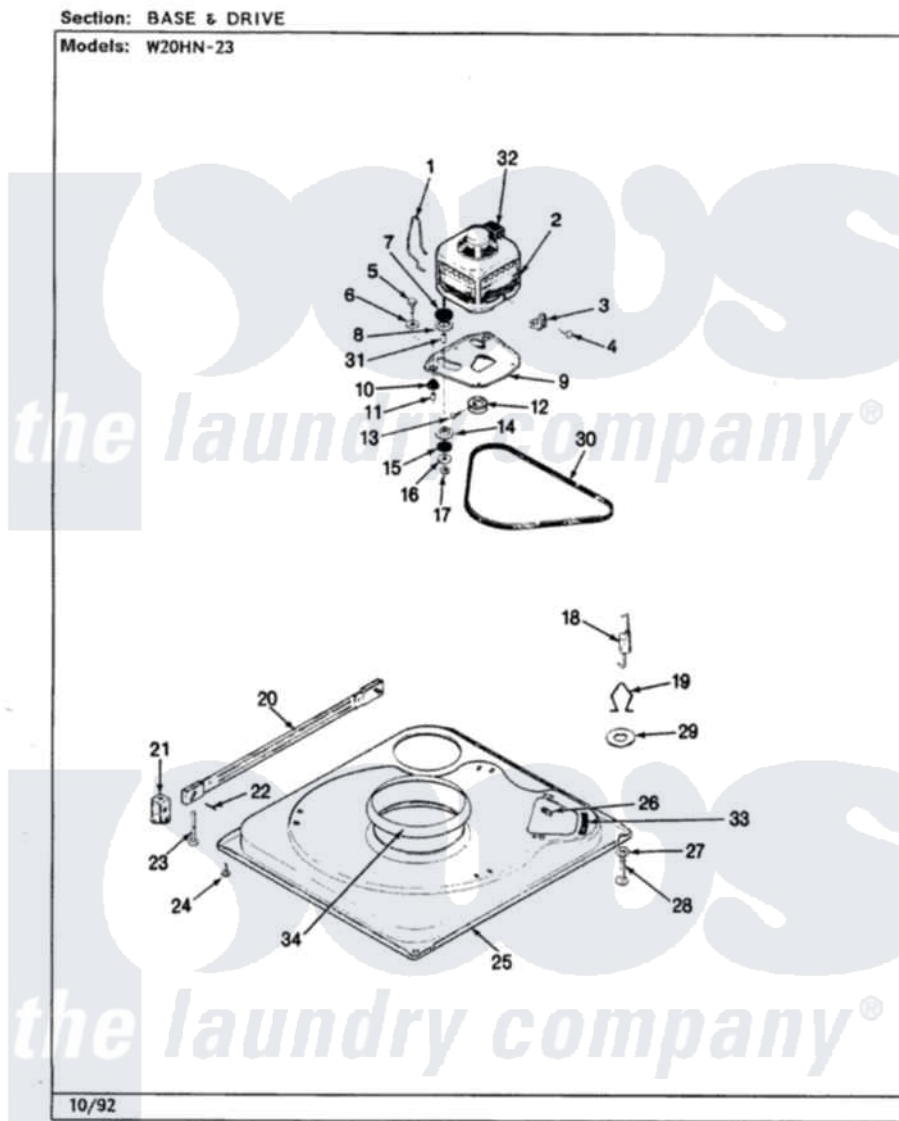

Magic Chef W20HA23 01 - BASE & DRIVE (REV. A-D)

Magic Chef [Residential Magic Chef W20HA23 Washer Parts](#) Parts Diagram 01 - BASE & DRIVE (REV. A-D)
Click on the part number to view part

Item	Original Part Number	Replaced By	Status	Part Description
1	35-0235			Spring, Motor Pivot
2	LA-2002		Not Available	MOTOR KIT
"	35-2030		Not Available	MOTOR
3	33-9945			Slide, Foot
4	25-7418	33001178		Back, Tumbler
5	25-7833	21001977		Screw
6	25-7834			Washer, Motor/Base Screw
7	33-9946			Isolator, Motor
8	33-9944	35-3570		Washer, Motor Pivot
9	35-2810	21001783		Plate And Screw Assembly
10	33-9941	35-3646		Isolator, Motor Plate
11	25-7831			Spacer, Mounting
12	35-2124	W10143344		Pulley
13	25-7117			Set Screw
14	33-9943	35-3571		Slide, Motor Pivot
15	33-9967			Washer, Motor Isolator

16	25-7047		Washer, Flat
17	25-7325	Y707702	Locknut
18	35-2681		Not Available
"	35-3658		SPRING, SUSPENSION
			Spring, Suspension
19	35-2976		Not Available
			HOOK, SUSPENSION SPRING
20	35-2049	21001881	Bar, Stabilizer
21	35-2046		Bracket, Stabilizer
22	35-2052		Pin, Stabilizer
23	35-2050	22004469	Leg And Foot Self Stabalizing
24	25-7828	489483	Screw 10-32 X 1/2
"	35-2039		Not Available
			PAD, FOOT
25	35-2984		Not Available
			BASE
26	25-7838	25-7845	Speednut, Motor
27	25-7915		Hex Nut
28	35-0772	25001119	Foot And Pad Assembly
"	35-0837	25001119	Foot And Pad Assembly
29	Y25-7951		Washer, Suspension Hook
30	35-2320	21352320	Belt, Drive
31	25-7830		Spacer
32	33-9765		Switch, Motor
33	35-2065		Pad, Motor Plate
34	35-2357	21002026	Snubber