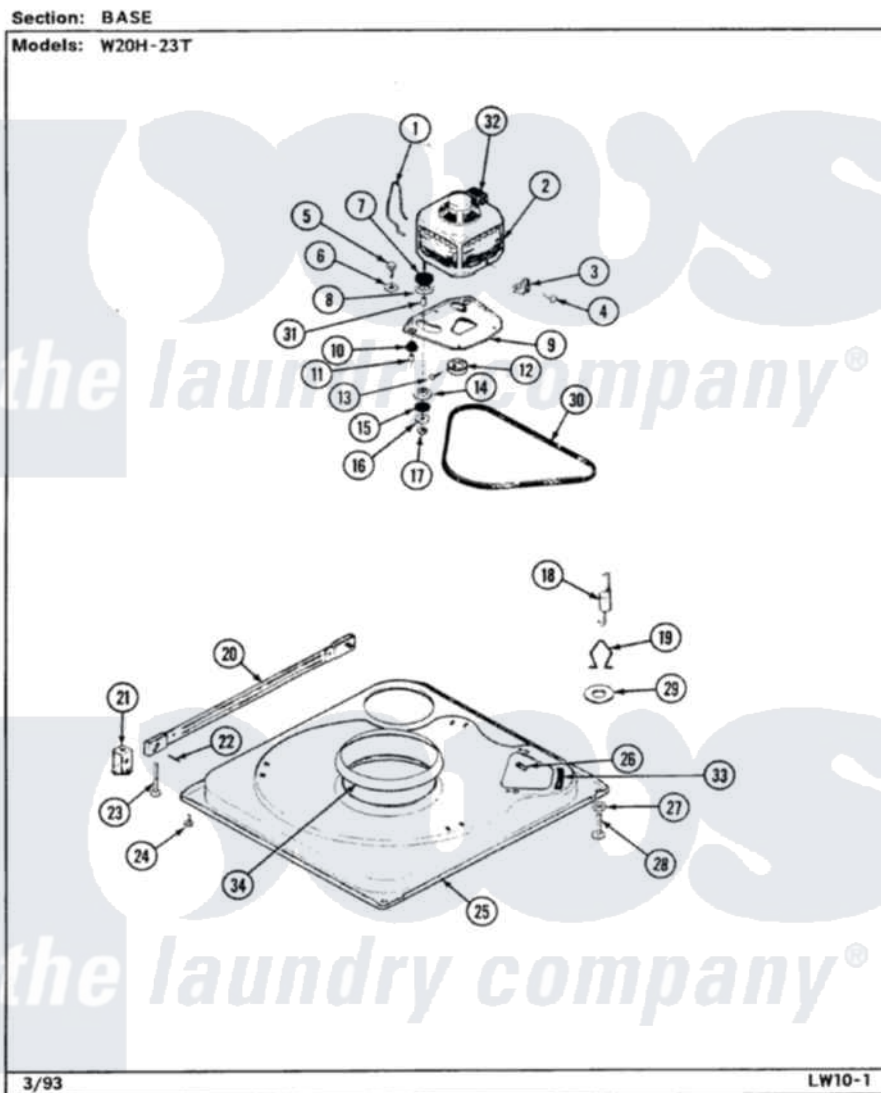

Magic Chef W20HA23 02 - BASE (W20H23T)

Magic Chef [Residential Magic Chef W20HA23 Washer Parts](#) Parts Diagram 02 - BASE (W20H23T)

[Click on the part number to view part](#)

Item	Original Part Number	Replaced By	Status	Part Description
1	35-0235			Spring, Motor Pivot
2	LA-2002		Not Available	MOTOR KIT
"	35-2030		Not Available	MOTOR
3	33-9945			Slide, Foot
4	25-7418	33001178		Back, Tumbler
5	25-7833	21001977		Screw
6	25-7834			Washer, Motor/Base Screw
7	33-9946			Isolator, Motor
8	33-9944	35-3570		Washer, Motor Pivot
9	35-2810	21001783		Plate And Screw Assembly
10	33-9941	35-3646		Isolator, Motor Plate
11	25-7831			Spacer, Mounting
12	35-2124	W10143344		Pulley
13	25-7117			Set Screw
14	33-9943	35-3571		Slide, Motor Pivot
15	33-9967			Washer, Motor Isolator

16	25-7047		Washer, Flat
17	25-7325	Y707702	Locknut
18	35-3658		Spring, Suspension
19	35-2976	Not Available	HOOK, SUSPENSION SPRING
20	35-2049	21001881	Bar, Stabilizer
21	35-2046		Bracket, Stabilizer
22	35-2052		Pin, Stabilizer
23	35-2050	22004469	Leg And Foot Self Stabalizing
"	35-2039	Not Available	PAD, FOOT
24	25-7828	489483	Screw 10-32 X 1/2
25	35-2984	Not Available	BASE
26	25-7838	25-7845	Speednut, Motor
27	35-0772	25001119	Foot And Pad Assembly
28	35-0837	25001119	Foot And Pad Assembly
29	Y25-7951		Washer, Suspension Hook
30	35-2320	21352320	Belt, Drive
31	25-7830		Spacer
32	33-9765		Switch, Motor
33	35-2065		Pad, Motor Plate
34	35-3699	21002026	Snubber