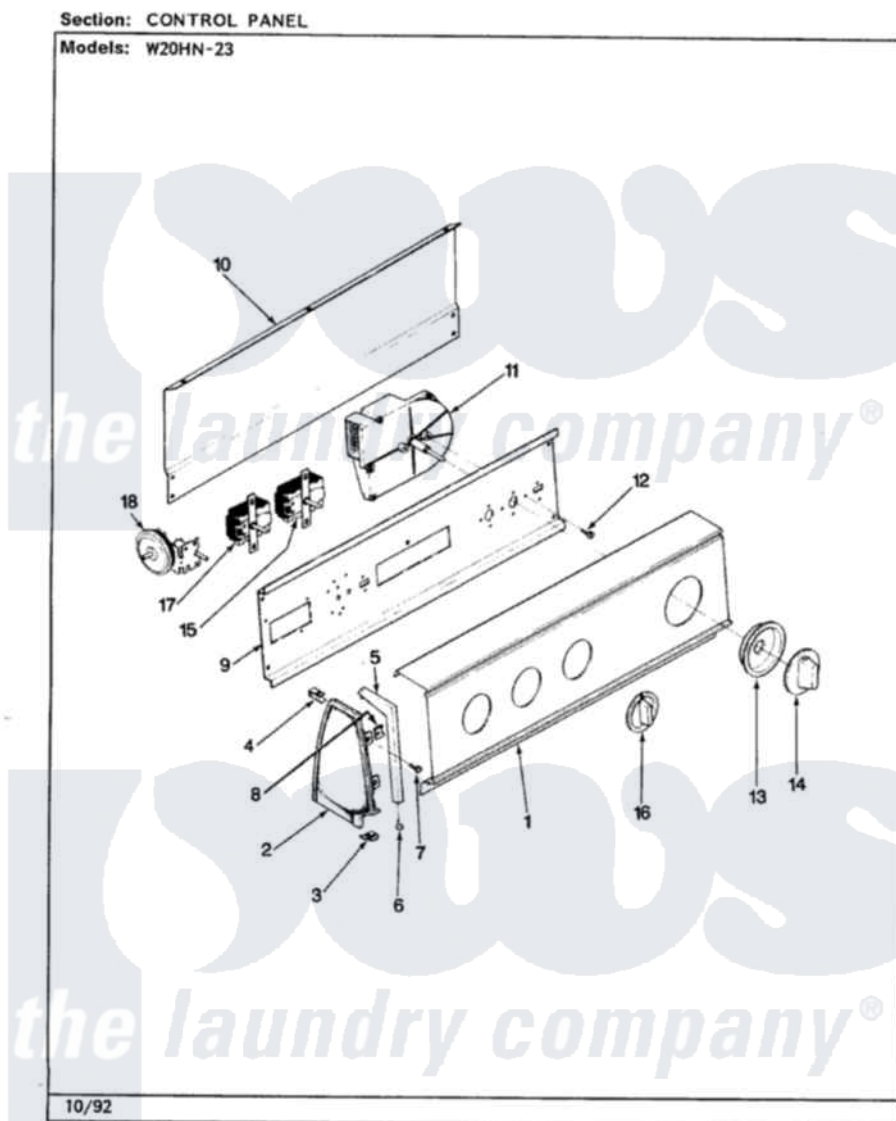

Magic Chef W20HA23 03 - CONTROL PANEL (REV. A-D)

Magic Chef [Residential Magic Chef W20HA23 Washer Parts](#) Parts Diagram 03 - CONTROL PANEL (REV. A-D)
Click on the part number to view part

Item	Original Part Number	Replaced By	Status	Part Description
1	25-7702			Speedclip, End Cap To Control Panel
"	25-7793			Screw
"	35-3211			Control Panel
2	35-2487	21001451		Cap- End
"	35-2488	21001452		Cap- End
3	34-9487		Not Available	PLATE, REINFORCEMENT
"	25-7697	25-2219		Screw
"	25-7851			Speedclip, End Cap To Top
4	25-7435	33002917		Screw, No.10-16
"	25-7852			Speedclip, Rr Shld To End Cap
5	53-0278		Not Available	TRIM, END CAP (LT)
"	53-0277		Not Available	TRIM, END CAP (RT)
6	25-7760			Screw
7	25-3092	90767		Screw, 8A X 3/8 HeX Washer Head Tapping

8	25-7702		Speedclip, End Cap To Control Panel
9	53-1676		Shield, Control
10	25-7853	25-7933	Ring, Retaining
"	25-3092	90767	Screw, 8A X 3/8 HeX Washer Head Tapping
"	25-3457		Screw, Sems
"	35-2688	21001460	Shield, Rear
11	35-2750	Not Available	TIMER
12	25-0205	216412	Screw, Bracket To Timer
13	35-2254	12500058	Knob Ski
14	35-2486	12500058	Knob Ski
15	35-0119		Rotary Switch
"	25-3092	90767	Screw, 8A X 3/8 HeX Washer Head Tapping
16	35-2185	21001283	Knob, Selector---Piq
17	25-3092	90767	Screw, 8A X 3/8 HeX Washer Head Tapping
"	35-3208		Switch, Speed
18	35-3283	21001554	Switch, Water Level
"	35-3220	Not Available	MANUAL, USE & CARE
"	25-3092	90767	Screw, 8A X 3/8 HeX Washer Head Tapping
"	16000329	Not Available	GUIDE, QUICK REF. - MAGIC CHEF
"	35-2801	21001554	Switch, Water Level