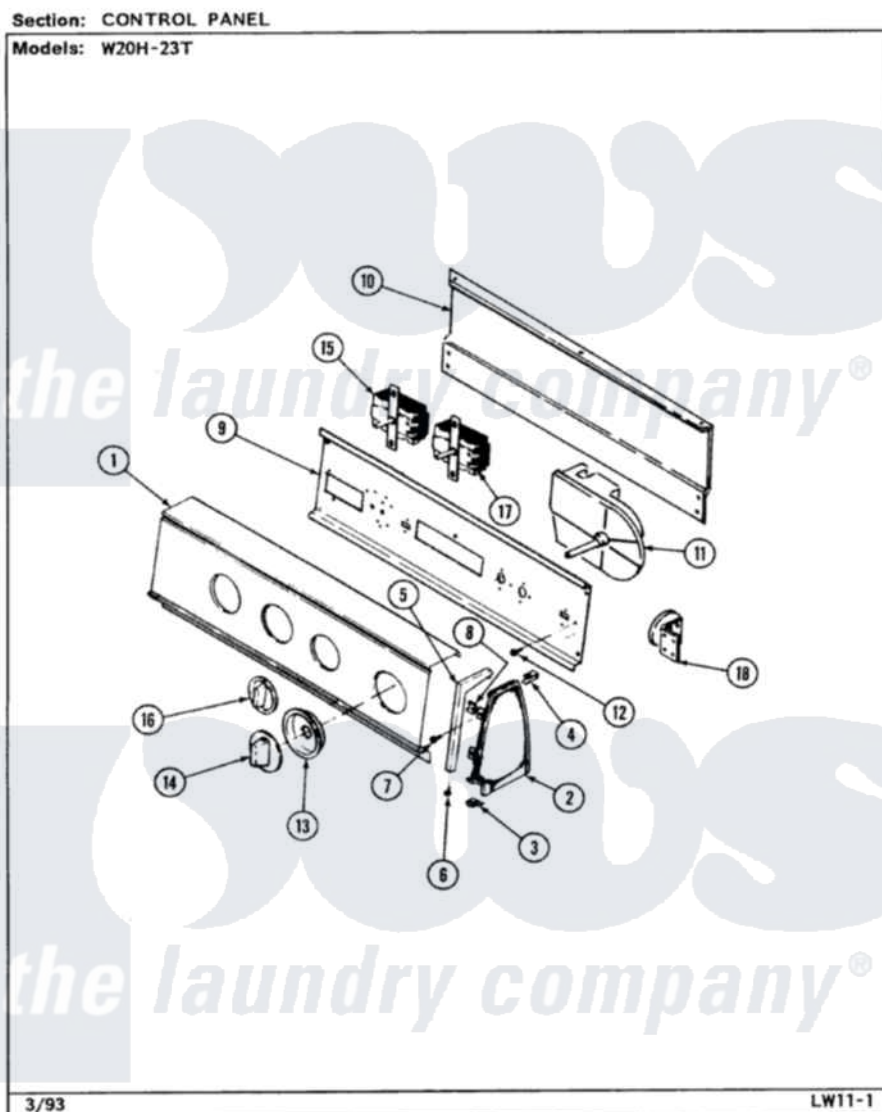

Magic Chef W20HA23 04 - CONTROL PANEL (W20H23T)

Magic Chef [Residential Magic Chef W20HA23 Washer Parts](#) Parts Diagram 04 - CONTROL PANEL (W20H23T)
Click on the part number to view part

Item	Original Part Number	Replaced By	Status	Part Description
1	25-7702			Speedclip, End Cap To Control Panel
"	25-7793			Screw
"	35-3211			Control Panel
2	35-2487	21001451		Cap- End
"	35-2488	21001452		Cap- End
3	34-9487		Not Available	PLATE, REINFORCEMENT
"	25-7697	25-2219		Screw
"	25-7851			Speedclip, End Cap To Top
4	25-7435	33002917		Screw, No.10-16
"	25-7852			Speedclip, Rr Shld To End Cap
5	53-0278		Not Available	TRIM, END CAP (LT)
"	53-0277		Not Available	TRIM, END CAP (RT)
6	25-7760			Screw
7	25-3092	90767		Screw, 8A X 3/8 HeX Washer Head Tapping

8	25-7702		Speedclip, End Cap To Control Panel
9	53-1676		Shield, Control
10	25-3457		Screw, Sems
"	25-3092	90767	Screw, 8A X 3/8 HeX Washer Head Tapping
"	35-2688	21001460	Shield, Rear
"	25-7853	25-7933	Ring, Retaining
11	35-3690	Not Available	TIMER
12	25-0205	216412	Screw, Bracket To Timer
13	35-2254	12500058	Knob Ski
14	35-2486	12500058	Knob Ski
15	35-0119		Rotary Switch
"	25-3092	90767	Screw, 8A X 3/8 HeX Washer Head Tapping
16	35-2185	21001283	Knob, Selector----Piq
17	25-3092	90767	Screw, 8A X 3/8 HeX Washer Head Tapping
"	35-3208		Switch, Speed
18	35-3220	Not Available	MANUAL, USE & CARE
"	35-3691	21001554	Switch, Water Level
"	25-3092	90767	Screw, 8A X 3/8 HeX Washer Head Tapping
"	16000329	Not Available	GUIDE, QUICK REF. - MAGIC CHEF