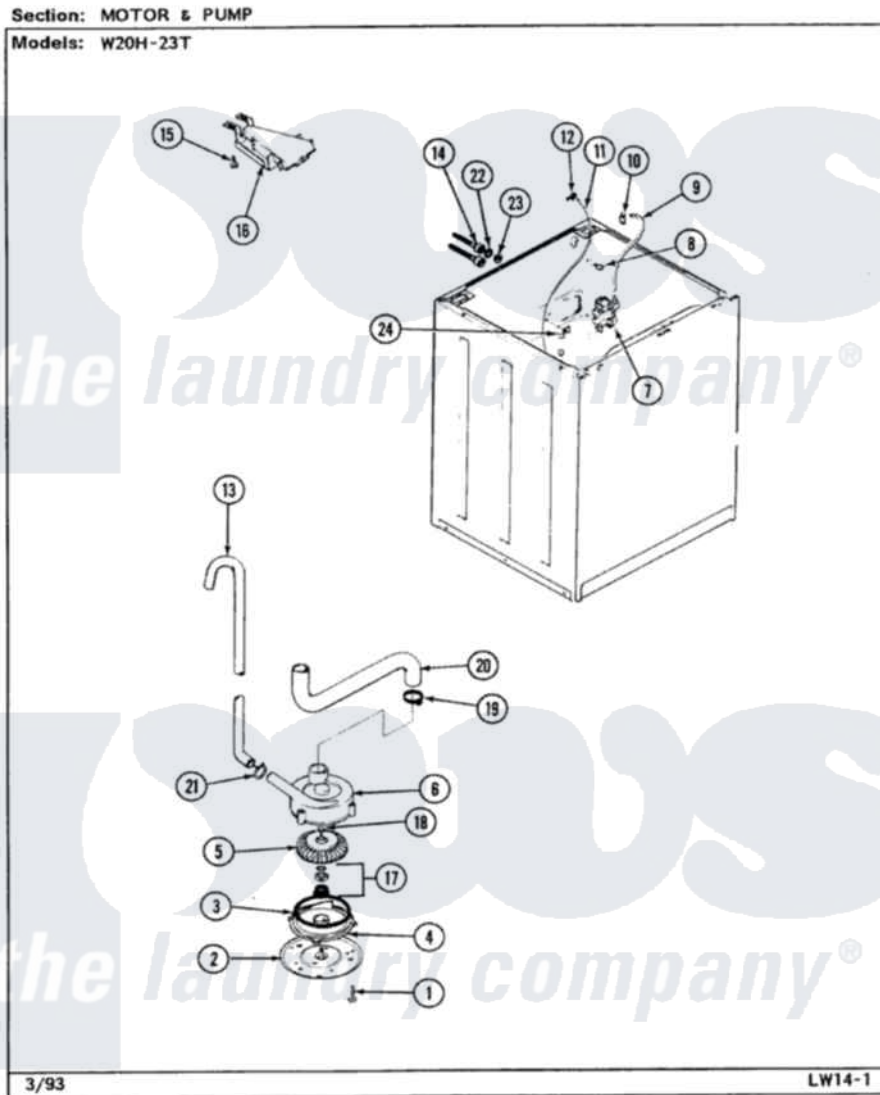

# Magic Chef W20HA23 05 - MOTOR & PUMP (W20H23T)

Magic Chef [Residential Magic Chef W20HA23 Washer Parts](#) Parts Diagram 05 - MOTOR & PUMP (W20H23T)  
Click on the part number to view part

Item	Original Part Number	Replaced By	Status	Part Description
1	25-7405	<a href="#">3196164</a>		Screw
2	33-6035		Not Available	PLATE & PULLEY ASSY.
3	<a href="#">33-6032</a>			Gasket
4	<a href="#">35-2058</a>			Base, Pump
5	35-2057	<a href="#">35-6465</a>		Pump Assem
6	35-2099	<a href="#">35-6465</a>		Pump Assem
"	35-2056		Not Available	HOUSING, PUMP
7	35-2376	<a href="#">35-2374N</a>		Valve, Water
"	<a href="#">25-7220</a>			Clip, Cabinet Top
8	25-7867	<a href="#">596669</a>		Clamp, Manifold
9	35-2378	<a href="#">12002749</a>		Hose, Flume Kit
10	25-7867	<a href="#">596669</a>		Clamp, Manifold
11	35-2261		Not Available	PAD, PRESSURE SWITCH HOSE
"	35-2322	<a href="#">21001748</a>		Hose, Pressure Switch
12	<a href="#">33-6099</a>			Clamp
13	35-2896	<a href="#">211704</a>		Hose, Drain

14	33-7046	<a href="#">89503</a>	Hose-Inlet
"	35-0874	<a href="#">76313</a>	Hosefill
15	25-3092	<a href="#">90767</a>	Screw, 8A X 3/8 HeX Washer Head Tapping
16	35-2051	<a href="#">21001760</a>	Flume Assembly / Water Diverter
17	<a href="#">35-0707</a>		Seal, Seat And "O" Ring
18	25-7894	<a href="#">W10001180</a>	Screw
19	25-6068	<a href="#">285655</a>	Clamp, Hose
20	35-3584	<a href="#">21001915</a>	Hose, Tub To Pump
21	25-7080	<a href="#">285655</a>	Clamp, Hose
22	<a href="#">25-7048</a>		Washer
23	33-7313	<a href="#">33-4264N</a>	Strainer And Washer Kit
24	25-7796	<a href="#">596669</a>	Clamp, Manifold