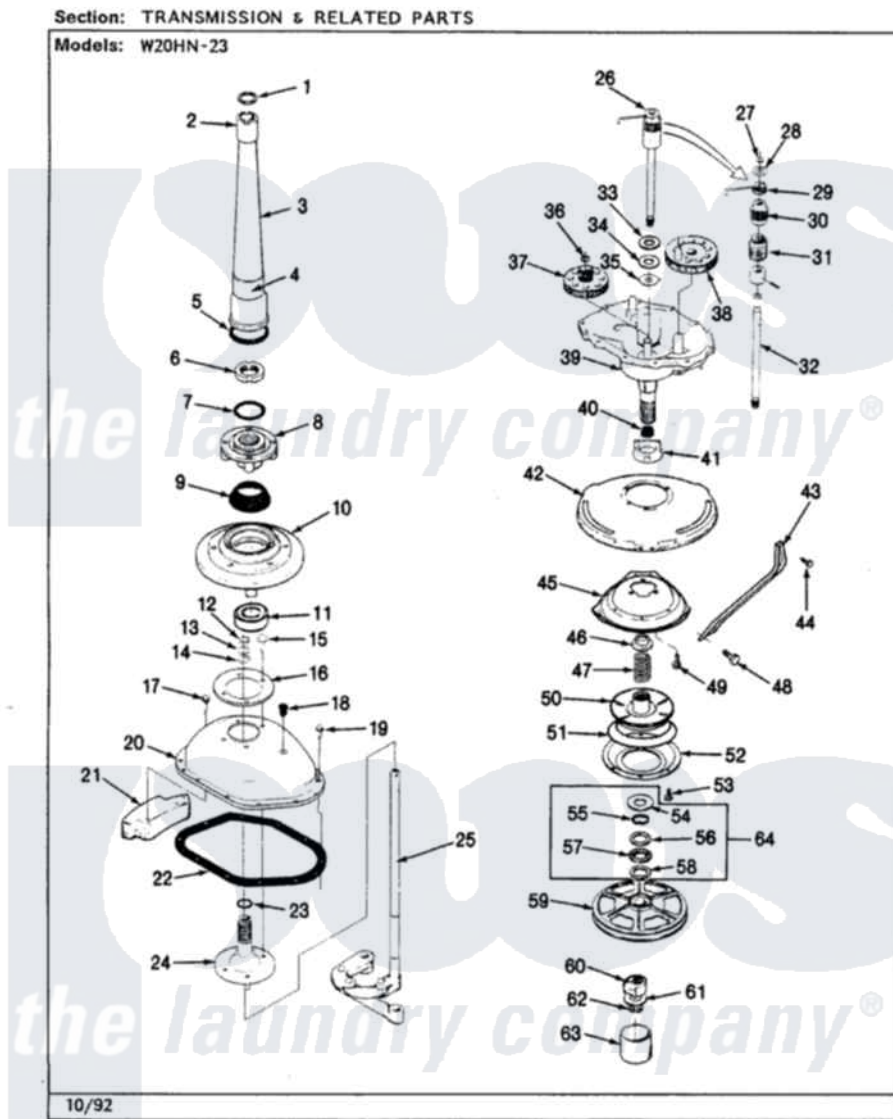

Magic Chef W20HA23 06 - TRANSMISSION & RELATED PARTS (REV. A-D)

Magic Chef [Residential Magic Chef W20HA23 Washer Parts](#) Parts Diagram 06 - TRANSMISSION & RELATED PARTS (REV. A-D)

[Click on the part number to view part](#)

Item	Original Part Number	Replaced By	Status	Part Description
1	25-7941			"O" Ring, Agtr Drive Shaft
2	35-2835	21001066		Bearing, Centerpost
3	35-2792	21001401		Center Pos
4	35-2983		Not Available	CENTERPOST ASSY.
"	33-6790			Bearing, Agitator
5	35-2906			Seal, Centerpost Bottom
6	35-2791			Nut, Spin Tube
7	25-7938			"O" Ring, Basket Drive Hub
8	35-3647	W10219156		Tub Seal
"	35-2715		Not Available	BASKET DRIVE HUB ASSY
9	35-2974			Tub Seal/Hub Assembly
10	35-2716	12001561		Bearing And Seal Housing Assembly
11	35-2972	12001561		Bearing And Seal Housing Assembly
"	35-2205			Bearing, Spin