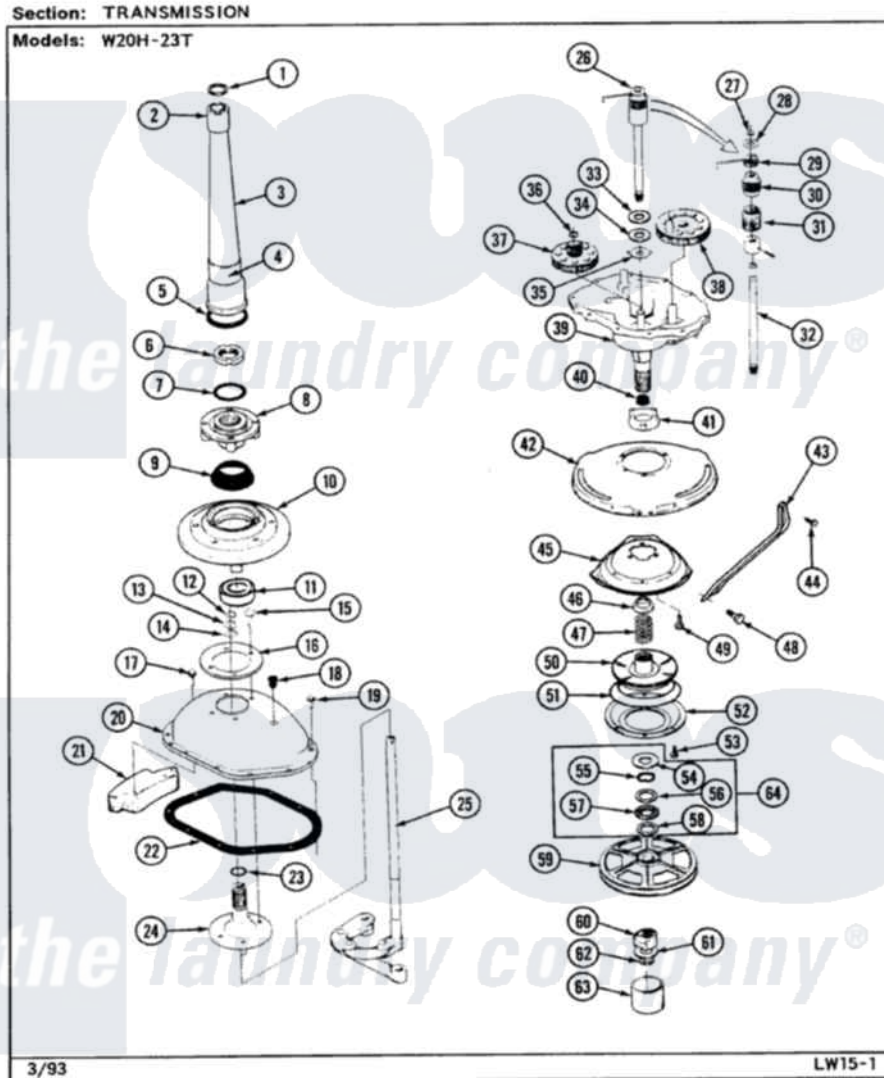

Magic Chef W20HA23 07 - TRANSMISSION (W20H23T)

Magic Chef [Residential Magic Chef W20HA23 Washer Parts](#) Parts Diagram 07 - TRANSMISSION (W20H23T)
Click on the part number to view part

Item	Original Part Number	Replaced By	Status	Part Description
1	25-7941			"O" Ring, Agr Drive Shaft
2	35-2835	21001066		Bearing, Centerpost
3	35-2792	21001401		Center Pos
4	33-6790			Bearing, Agitator
"	35-2983		Not Available	CENTERPOST ASSY.
5	35-2906			Seal, Centerpost Bottom
6	35-2791			Nut, Spin Tube
7	25-7938			"O" Ring, Basket Drive Hub
8	35-3647	W10219156		Tub Seal
9	35-2974			Tub Seal/Hub Assembly
10	35-2716	12001561		Bearing And Seal Housing Assembly
11	35-2972	12001561		Bearing And Seal Housing Assembly
"	35-2205			Bearing, Spin
12	25-7949		Not Available	RING, RETAINING (AG. SHAFT)