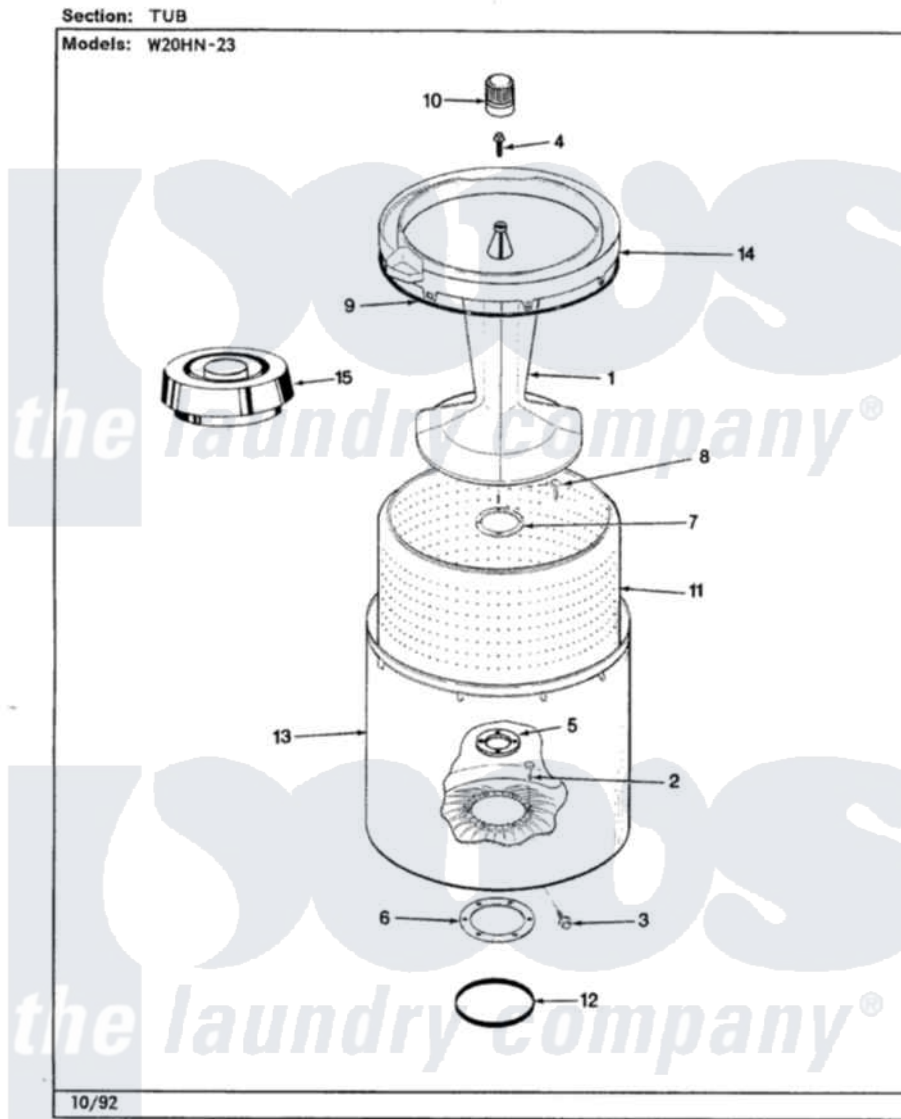

Magic Chef W20HA23 08 - TUB (REV. A-D)

Magic Chef [Residential Magic Chef W20HA23 Washer Parts](#) Parts Diagram 08 - TUB (REV. A-D)
 Click on the part number to view part

Item	Original Part Number	Replaced By	Status	Part Description
1	35-3580			Agitator
"	35-2717	35-3580		Agitator
2	25-7947	21001063		Screw, Shoulder
3	25-7953	22002933		Screw
4	25-7948	W10309247		Screw
5	35-3685			Gasket, Basket To Centerpost
"	35-2980	35-3685		Gasket, Basket To Centerpost
6	35-3686			Gasket, Tub To Housing
"	35-2979			Gasket, Tub/Hsg
7	35-3014			Gasket And Reinf. Plate Assembly
8	25-7783	4356852		Screw
9	35-2328			Seal, Tub Top
10	35-2733			Cap, Agitator
11	35-3016		Not Available	BASKET ASSY
12	35-2978			Seal, Tub/Housing
13	35-3700			Tub Assembly

"	35-2952	35-3700	Tub Assembly
14	35-2262	Not Available	SHIELD, TUB TOP
"	35-2034	Not Available	TOP, TUB
"	35-3578	Not Available	TOP, TUB
15	35-2550		Dispenser, Rinse