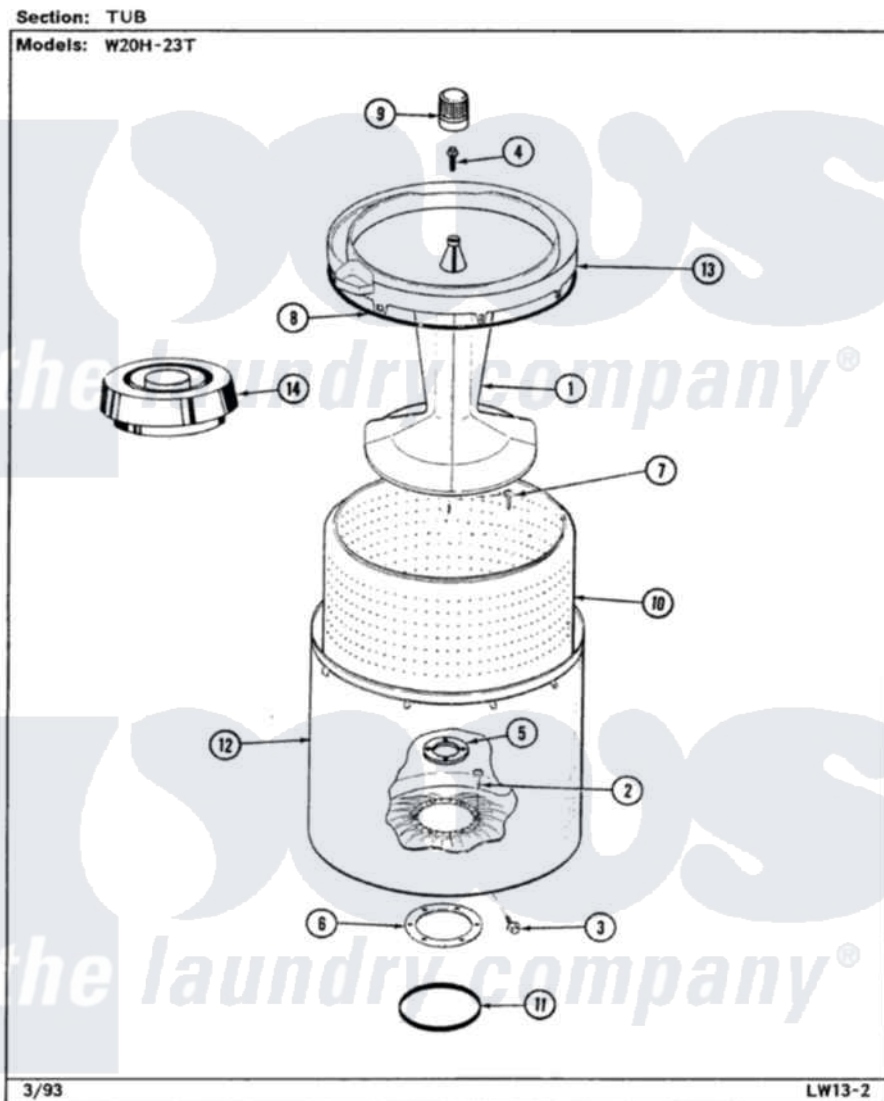

Magic Chef W20HA23 09 - TUB (W20H23T)

Magic Chef [Residential Magic Chef W20HA23 Washer Parts](#) Parts Diagram 09 - TUB (W20H23T)
Click on the part number to view part

Item	Original Part Number	Replaced By	Status	Part Description
1	35-3580			Agitator
2	25-7947	21001063		Screw, Shoulder
3	25-7953	22002933		Screw
4	25-7948	W10309247		Screw
5	35-3685			Gasket, Basket To Centerpost
6	35-3686			Gasket, Tub To Housing
7	25-7965	3400504		Screw
8	35-2328			Seal, Tub Top
9	35-2733			Cap, Agitator
10	35-3687		Not Available	BASKET, SPIN
11	35-2978			Seal, Tub/Housing
12	35-3700			Tub Assembly
13	35-3578		Not Available	TOP, TUB
"	35-2262		Not Available	SHIELD, TUB TOP
14	35-2550			Dispenser, Rinse