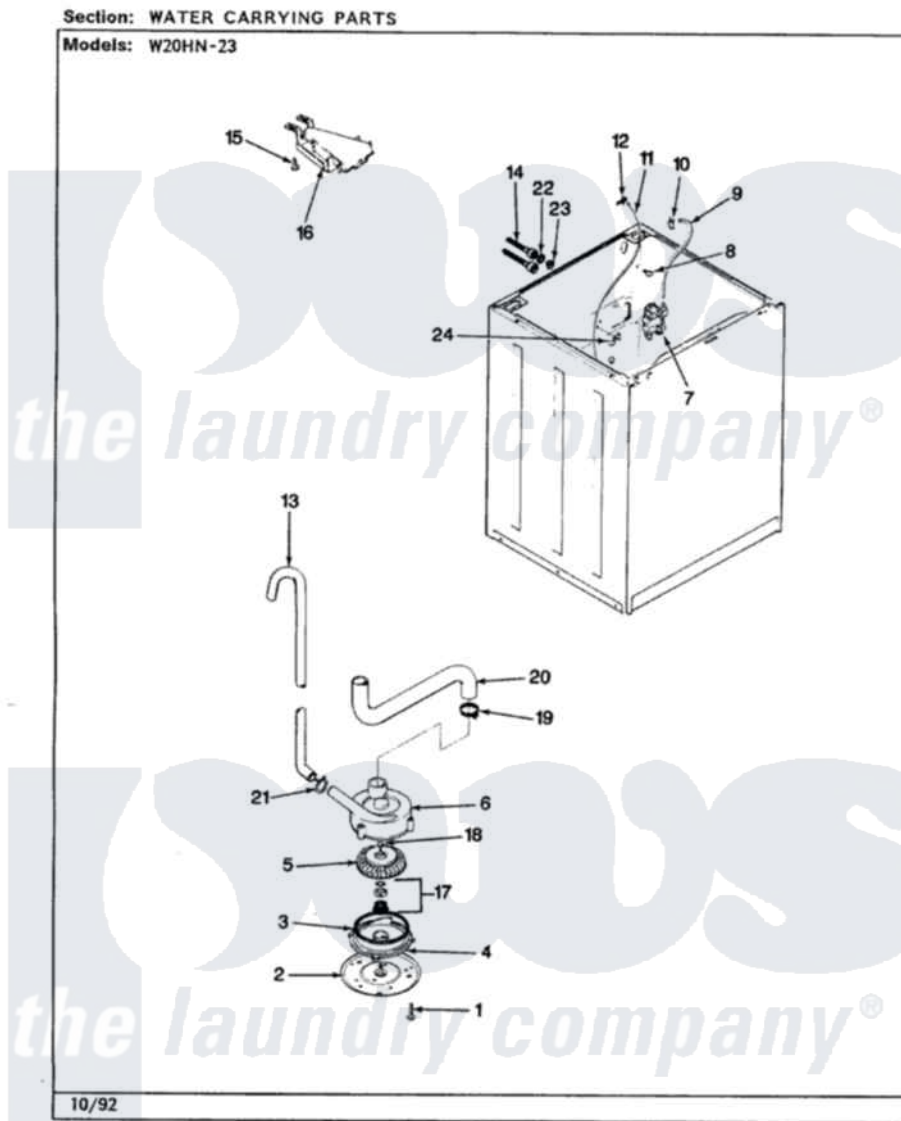

# Magic Chef W20HA23 10 - WATER CARRYING (REV. A-D)

Magic Chef [Residential Magic Chef W20HA23 Washer Parts](#) Parts Diagram 10 - WATER CARRYING (REV. A-D)  
Click on the part number to view part

Item	Original Part Number	Replaced By	Status	Part Description
1	25-7405	<a href="#">3196164</a>		Screw
2	33-6035		Not Available	PLATE & PULLEY ASSY.
3	<a href="#">33-6032</a>			Gasket
4	<a href="#">35-2058</a>			Base, Pump
5	35-2057	<a href="#">35-6465</a>		Pump Assem
6	35-2099	<a href="#">35-6465</a>		Pump Assem
"	<a href="#">35-2344</a>			Restrictor, Flow
"	35-2056		Not Available	HOUSING, PUMP
7	<a href="#">25-7220</a>			Clip, Cabinet Top
"	35-2376	<a href="#">35-2374N</a>		Valve, Water
8	25-7867	<a href="#">596669</a>		Clamp, Manifold
9	35-2378	<a href="#">12002749</a>		Hose, Flume Kit
10	25-7867	<a href="#">596669</a>		Clamp, Manifold
11	35-2322	<a href="#">21001748</a>		Hose, Pressure Switch
"	35-2261		Not Available	PAD, PRESSURE SWITCH HOSE
12	<a href="#">33-6099</a>			Clamp

13	35-2896	<a href="#">211704</a>	Hose, Drain
14	35-0874	<a href="#">76313</a>	Hosefill
"	33-7046	<a href="#">89503</a>	Hose-Inlet
15	25-3092	<a href="#">90767</a>	Screw, 8A X 3/8 HeX Washer Head Tapping
16	35-2051	<a href="#">21001760</a>	Flume Assembly / Water Diverter
17	<a href="#">35-0707</a>		Seal, Seat And "O" Ring
18	25-7894	<a href="#">W10001180</a>	Screw
19	25-6069	Not Available	CORBIN CLAMP
"	25-6068	<a href="#">285655</a>	Clamp, Hose
20	35-3584	<a href="#">21001915</a>	Hose, Tub To Pump
"	<a href="#">35-2982</a>		Hose Tub To Pump
21	25-7080	<a href="#">285655</a>	Clamp, Hose
22	<a href="#">25-7048</a>		Washer
23	33-7313	<a href="#">33-4264N</a>	Strainer And Washer Kit
24	25-7796	<a href="#">596669</a>	Clamp, Manifold