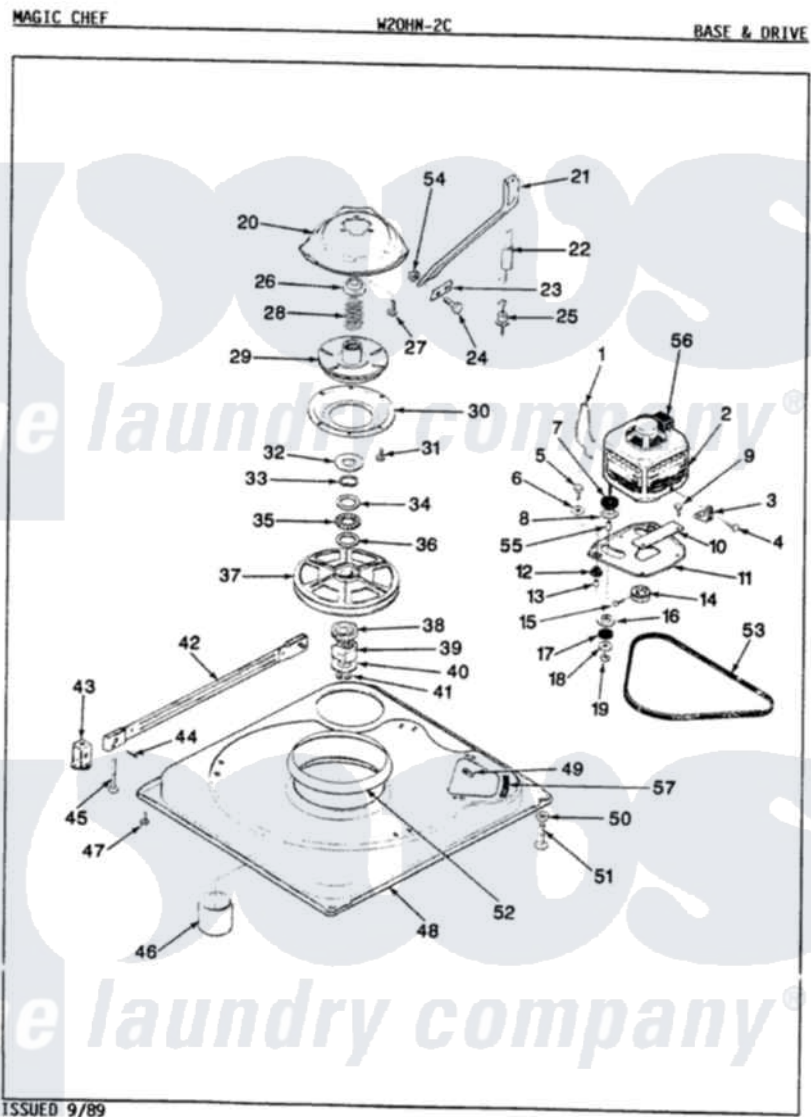

Magic Chef W20HA2C 01 - BASE & DRIVE (REV. E-G)

Magic Chef [Residential Magic Chef W20HA2C Washer Parts](#) Parts Diagram 01 - BASE & DRIVE (REV. E-G)
 Click on the part number to view part

Item	Original Part Number	Replaced By	Status	Part Description
1	35-0235			Spring, Motor Pivot
2	LA-2002		Not Available	MOTOR KIT
"	35-2030		Not Available	MOTOR
3	33-9945			Slide, Foot
4	25-7418	33001178		Back, Tumbler
5	25-7833	21001977		Screw
6	25-7834			Washer, Motor/Base Screw
7	33-9946			Isolator, Motor
8	33-9944	35-3570		Washer, Motor Pivot
9	25-3083	212951		Screw, No.6-32 X 1/4 Inch
10	33-9947		Not Available	DBL.PIVOT SLIDE
11	35-2810	21001783		Plate And Screw Assembly
12	33-9941	35-3646		Isolator, Motor Plate
13	25-7831			Spacer, Mounting
14	35-2124	W10143344		Pulley
15	25-7117			Set Screw