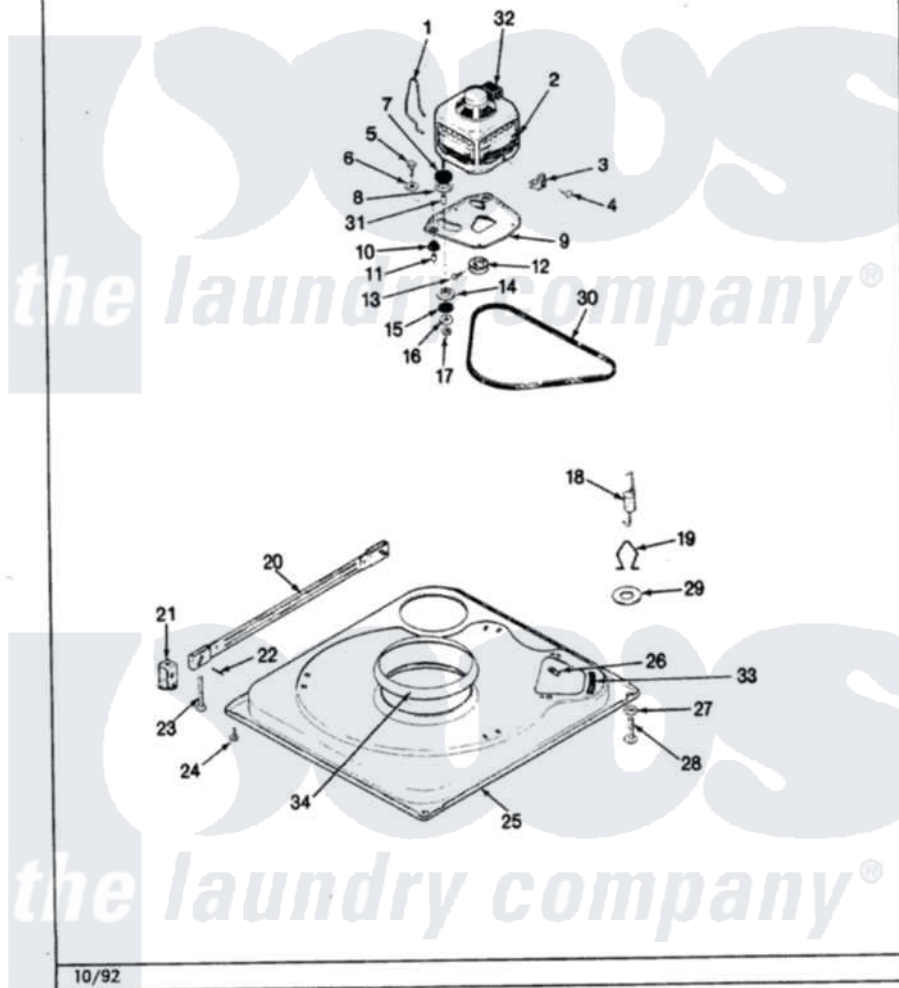

Magic Chef W20HA2C 02 - BASE & DRIVE (REV. H-M)

Section: BASE & DRIVE

Models: W20HN-2C

10/92

Magic Chef [Residential Magic Chef W20HA2C Washer Parts](#) Parts Diagram 02 - BASE & DRIVE (REV. H-M)

[Click on the part number to view part](#)

Item	Original Part Number	Replaced By	Status	Part Description
1	35-0235			Spring, Motor Pivot
2	LA-2002		Not Available	MOTOR KIT
"	35-2030		Not Available	MOTOR
3	33-9945			Slide, Foot
4	25-7418	33001178		Back, Tumbler
5	25-7833	21001977		Screw
6	25-7834			Washer, Motor/Base Screw
7	33-9946			Isolator, Motor
8	33-9944	35-3570		Washer, Motor Pivot
9	35-2810	21001783		Plate And Screw Assembly
10	33-9941	35-3646		Isolator, Motor Plate
11	25-7831			Spacer, Mounting
12	35-2124	W10143344		Pulley
13	25-7117			Set Screw
14	33-9943	35-3571		Slide, Motor Pivot
15	33-9967			Washer, Motor Isolator

16	25-7047		Washer, Flat
17	25-7325	Y707702	Locknut
18	35-2681		Not Available
"	35-3658		SPRING, SUSPENSION
			Spring, Suspension
19	35-2976		Not Available
			HOOK, SUSPENSION SPRING
20	35-2049	21001881	Bar, Stabilizer
21	35-2046		Bracket, Stabilizer
22	35-2052		Pin, Stabilizer
23	35-2050	22004469	Leg And Foot Self Stabalizing
24	25-7828	489483	Screw 10-32 X 1/2
"	35-3020	22004469	Leg And Foot Self Stabalizing
25	35-2984		Not Available
			BASE
26	25-7838	25-7845	Speednut, Motor
27	25-7915		Hex Nut
28	35-0837	25001119	Foot And Pad Assembly
"	35-0772	25001119	Foot And Pad Assembly
29	Y25-7951		Washer, Suspension Hook
30	35-2320	21352320	Belt, Drive
31	25-7830		Spacer
32	33-9765		Switch, Motor
33	35-2065		Pad, Motor Plate
34	35-2357	21002026	Snubber