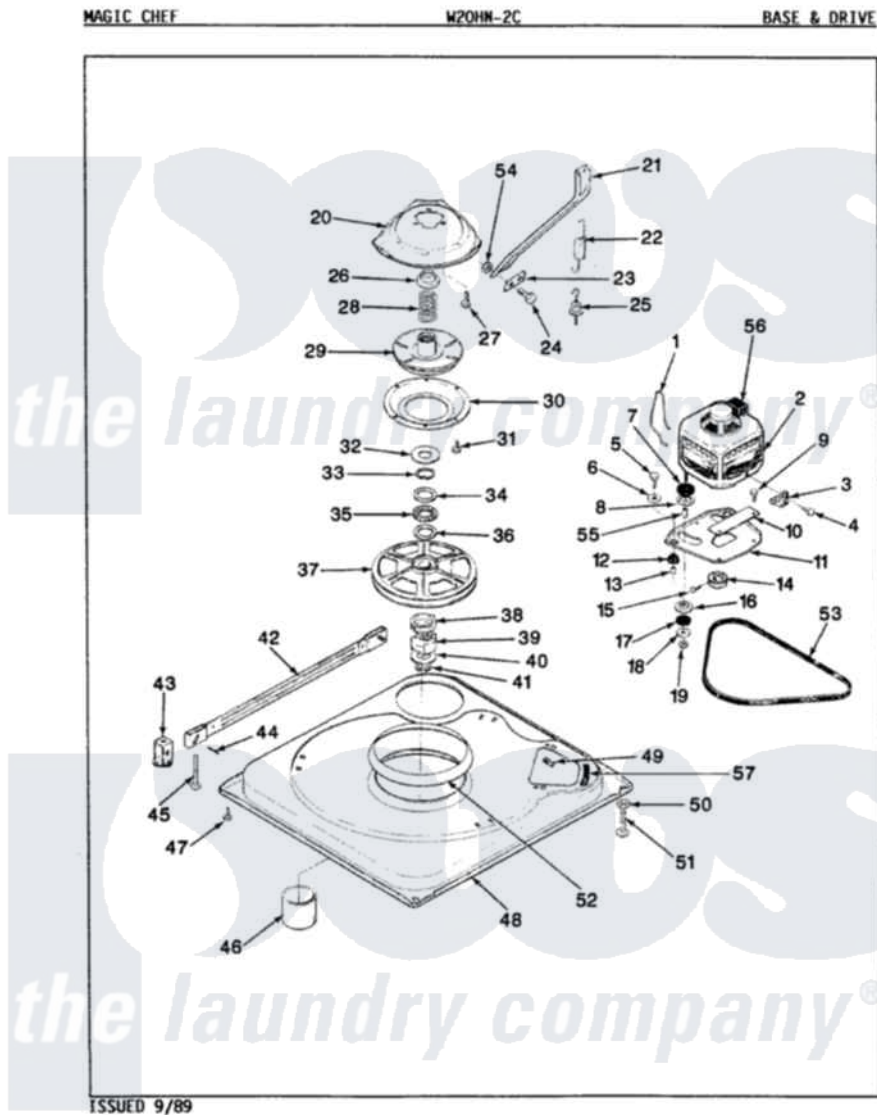

# Magic Chef W20HA2C 03 - BASE & DRIVE (W20HN-2C)(REV. A-B)

Magic Chef Residential Magic Chef W20HA2C Washer Parts Parts Diagram 03 - BASE & DRIVE (W20HN-2C)(REV. A-B)

Click on the part number to view part

Item	Original Part Number	Replaced By	Status	Part Description
1	<a href="#">35-0235</a>			Spring, Motor Pivot
2	LA-2002		Not Available	MOTOR KIT
"	35-2030		Not Available	MOTOR
3	<a href="#">33-9945</a>			Slide, Foot
4	25-7418	<a href="#">33001178</a>		Back, Tumbler
5	25-7833	<a href="#">21001977</a>		Screw
6	<a href="#">25-7834</a>			Washer, Motor/Base Screw
7	<a href="#">33-9946</a>			Isolator, Motor
8	33-9944	<a href="#">35-3570</a>		Washer, Motor Pivot
9	25-3083	<a href="#">212951</a>		Screw, No.6-32 X 1/4 Inch
10	33-9947		Not Available	DBL.PIVOT SLIDE
11	35-2021	<a href="#">21001783</a>		Plate And Screw Assembly
"	35-2810	<a href="#">21001783</a>		Plate And Screw Assembly
12	33-9941	<a href="#">35-3646</a>		Isolator, Motor Plate
13	<a href="#">25-7831</a>			Spacer, Mounting
14	35-2124	<a href="#">W10143344</a>		Pulley