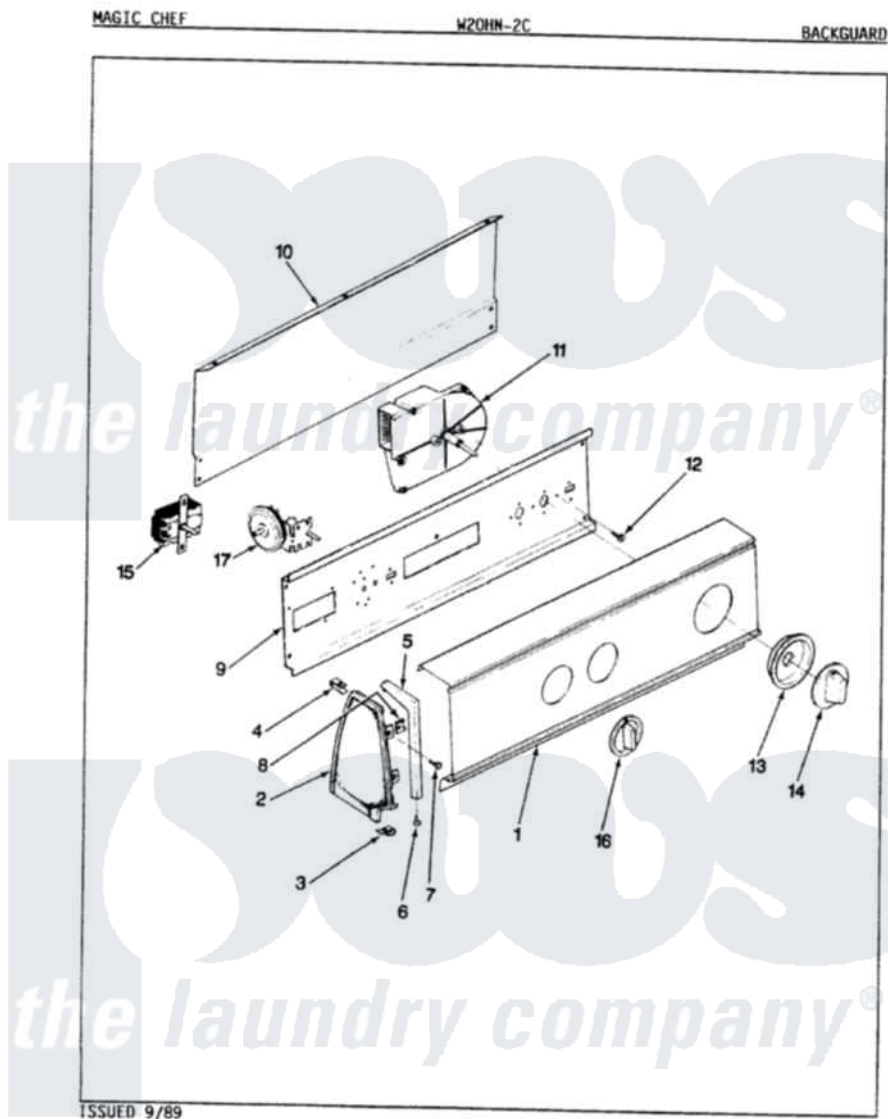

Magic Chef W20HA2C 04 - CONTROL PANEL (REV. E-G)

Magic Chef [Residential Magic Chef W20HA2C Washer Parts](#) Parts Diagram 04 - CONTROL PANEL (REV. E-G)
 Click on the part number to view part

Item	Original Part Number	Replaced By	Status	Part Description
1	25-7702			Speedclip, End Cap To Control Panel
"	25-7793			Screw
"	35-2169		Not Available	CONTROL PANEL
2	35-2488	21001452		Cap- End
"	35-2487	21001451		Cap- End
3	34-9487		Not Available	PLATE, REINFORCEMENT
"	25-7697	25-2219		Screw
"	25-7851			Speedclip, End Cap To Top
4	25-7435	33002917		Screw, No.10-16
5	53-0277		Not Available	TRIM, END CAP (RT)
"	53-0278		Not Available	TRIM, END CAP (LT)
6	25-7760			Screw
7	25-3092	90767		Screw, 8A X 3/8 HeX Washer Head Tapping
8	25-7702			Speedclip, End Cap To Control Panel

9	53-1676		Shield, Control
10	25-3092	90767	Screw, 8A X 3/8 HeX Washer Head Tapping
"	35-2688	21001460	Shield, Rear
"	25-3457		Screw, Sems
11	35-2210	35-2749	Timer
12	25-0088	489483	Screw 10-32 X 1/2
13	25-7835		Not Available RING, COMPRESSION
"	35-2254	12500058	Knob Ski
14	35-2486	12500058	Knob Ski
15	25-3092	90767	Screw, 8A X 3/8 HeX Washer Head Tapping
"	35-0119		Rotary Switch
16	25-3092	90767	Screw, 8A X 3/8 HeX Washer Head Tapping
"	35-2185	21001283	Knob, Selector----Piq
17	35-2145	21001554	Switch, Water Level
"	35-2368		Not Available MANUAL, U&C INSERT
"	25-3092	90767	Screw, 8A X 3/8 HeX Washer Head Tapping