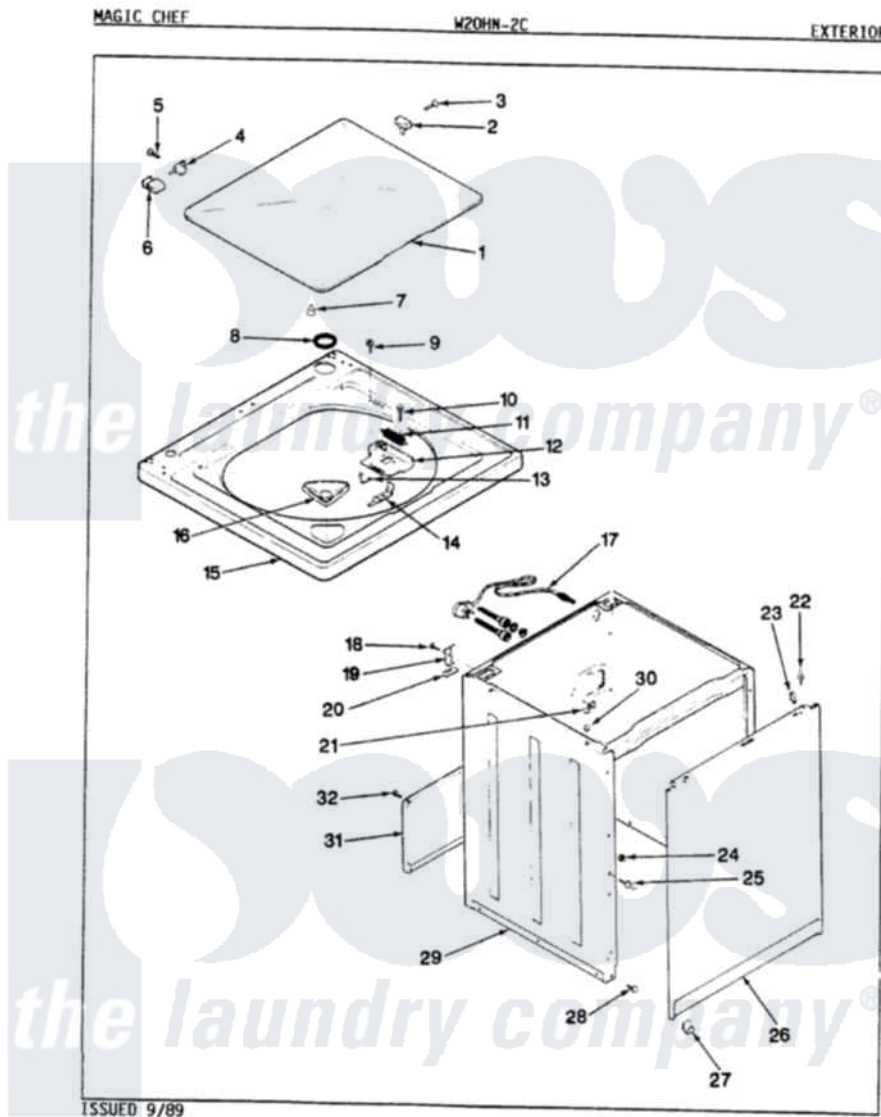

Magic Chef W20HA2C 07 - EXTERIOR (REV. E-G)

Magic Chef [Residential Magic Chef W20HA2C Washer Parts](#) Parts Diagram 07 - EXTERIOR (REV. E-G)
 Click on the part number to view part

Item	Original Part Number	Replaced By	Status	Part Description
1	35-2343-24		Not Available	DOOR, CLOTHES
"	35-2341	35-2026		Lid
2	25-7436			Nylite Washer
"	43-0057			Actuator, Door Switch
3	25-7438			Screw
4	25-7086	Y0308025		Washer, Stainless Steel
"	35-2045			Pin, Hinge
5	25-7893			Screw
6	35-2044			Hinge, Lid
7	35-0581			Bumper, Door
8	35-2063			Bushing, Insulator
"	35-2064			Bushing, Insulating
9	25-7463	7101P012-60		Screw
10	25-7437	40040701		Screw, Tapping No.6b-20
11	33-9064	12001187		Kit, Lid Switch Assembly
"	33-8911	12001187		Kit, Lid Switch Assembly

12	33-8289	12001187	Kit, Lid Switch Assembly
13	25-7878		Clip
14	33-9063	12001187	Kit, Lid Switch Assembly
15	35-2739		Top, Cabinet
"	35-2739-24		Not Available
"	35-2739-25		Not Available
16	33-9906	21001167	Dispenser, Bleach
17	35-0680		Not Available
18	25-7893		Screw
19	33-7450	35-2846	Hinge, Cabinet Top
20	33-0930		Pad, Top Hinge
21	33-6099		Clamp
22	53-0643		Pin, Locator
23	34-9701		Guide, Cabinet
24	25-0224	3400029	Nut, Adapter Plate
25	53-0643		Pin, Locator
26	35-2084		Panel, Front
"	35-2084-25		Not Available
"	35-2084-24		Panel, Front
27	53-0120		Clip, Front Panel
28	33-2653		Bumper, Cabinet
29	35-2106	21001871	Cabinet
"	35-2106-25		Not Available
30	33-2653		Bumper, Cabinet
31	35-2108	21001871	Cabinet
32	25-7733	681414	Screw, 10AB X 1/2