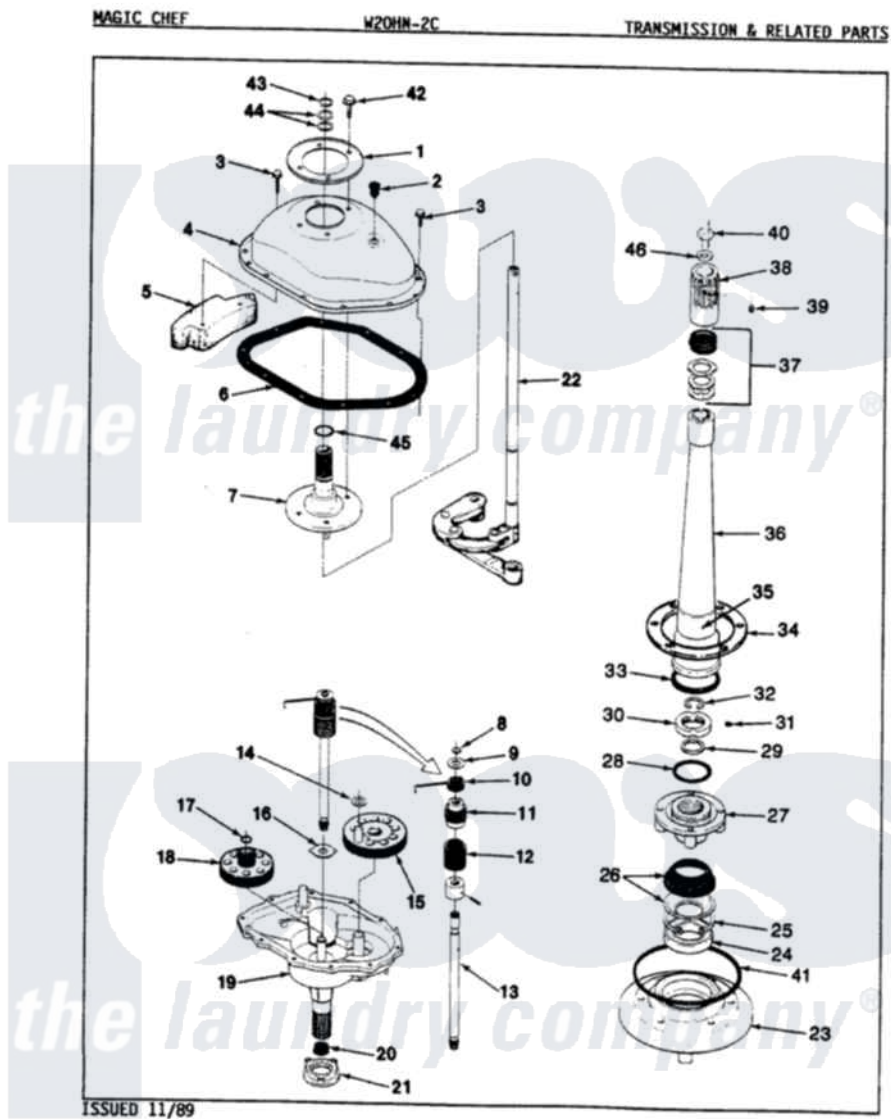

Magic Chef W20HA2C 08 - TRANSMISSION (REV. E-G)

Magic Chef [Residential Magic Chef W20HA2C Washer Parts](#) Parts Diagram 08 - TRANSMISSION (REV. E-G)
 Click on the part number to view part

Item	Original Part Number	Replaced By	Status	Part Description
1	33-9893	33-7187		Covr Reinforcmt
2	35-2621			Plug, Oil Fill
"	33-9373		Not Available	OIL FILL PLUG
3	25-7916			Bolt
4	33-4286N			Transmission Cover Kit
"	35-2620		Not Available	COVER, TRANSMISSION
5	35-2130		Not Available	COUNTER WEIGHT
"	35-2642			Counterweight
6	35-1030		Not Available	GASKET, TRANSMISSION HOUSING
7	35-2654			Drive Tube Assembly
"	33-8763	33-4286N		Transmission Cover Kit
8	25-7847			Ring, Retaining
9	25-7416		Not Available	WASHER, FLAT
10	33-6114	33-6463		Spring
11	35-2001			Pinion, Drive
12	33-3195		Not Available	SPRING