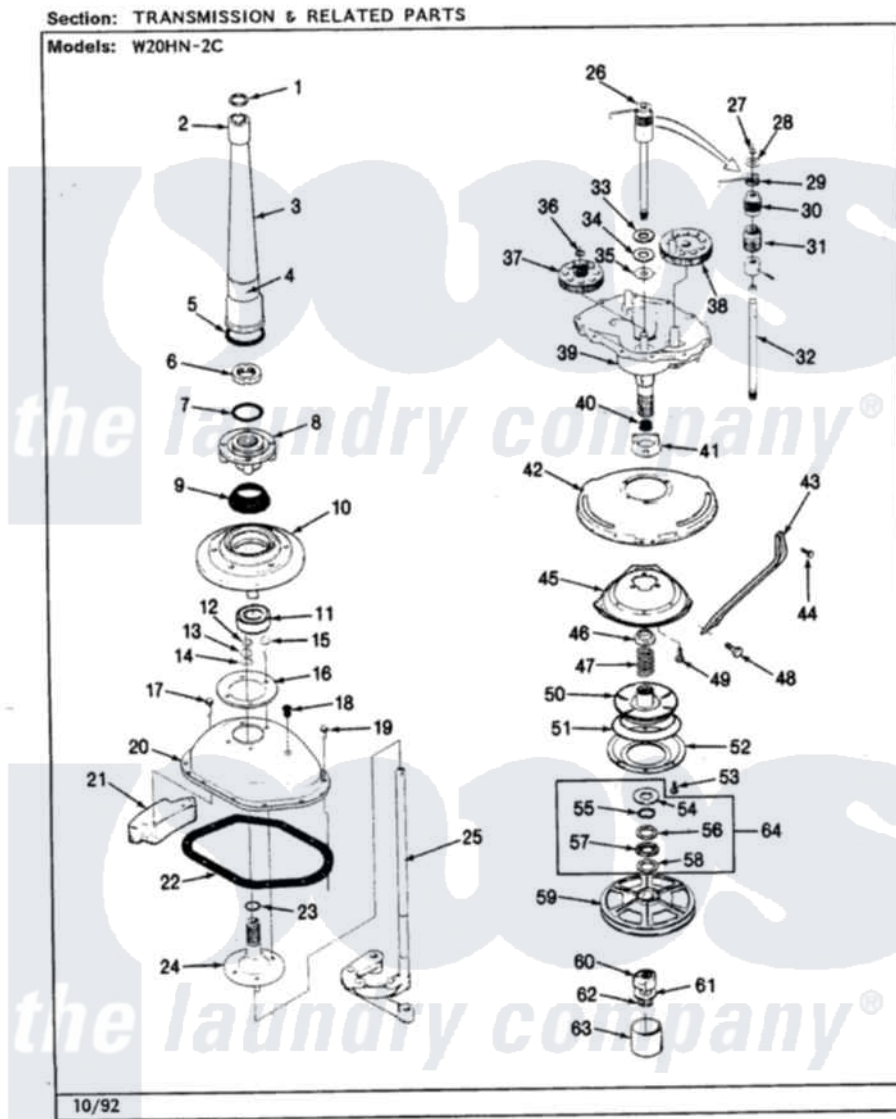

Magic Chef W20HA2C 09 - TRANSMISSION (REV. H-M)

Magic Chef [Residential Magic Chef W20HA2C Washer Parts](#) Parts Diagram 09 - TRANSMISSION (REV. H-M)
Click on the part number to view part

Item	Original Part Number	Replaced By	Status	Part Description
1	LA-2175	35-6680		Transmission
"	35-3748	35-6680		Transmission
"	25-7941			"O" Ring, Agtr Drive Shaft
2	35-2835	21001066		Bearing, Centerpost
3	35-2792	21001401		Center Pos
4	33-6790			Bearing, Agitator
"	35-2983		Not Available	CENTERPOST ASSY.
5	35-2906			Seal, Centerpost Bottom
6	35-2791			Nut, Spin Tube
7	25-7938			"O" Ring, Basket Drive Hub
8	35-2715		Not Available	BASKET DRIVE HUB ASSY
"	35-3647	W10219156		Tub Seal
9	35-2974			Tub Seal/Hub Assembly
10	35-2716	12001561		Bearing And Seal Housing Assembly
11	35-2972	12001561		Bearing And Seal Housing Assembly