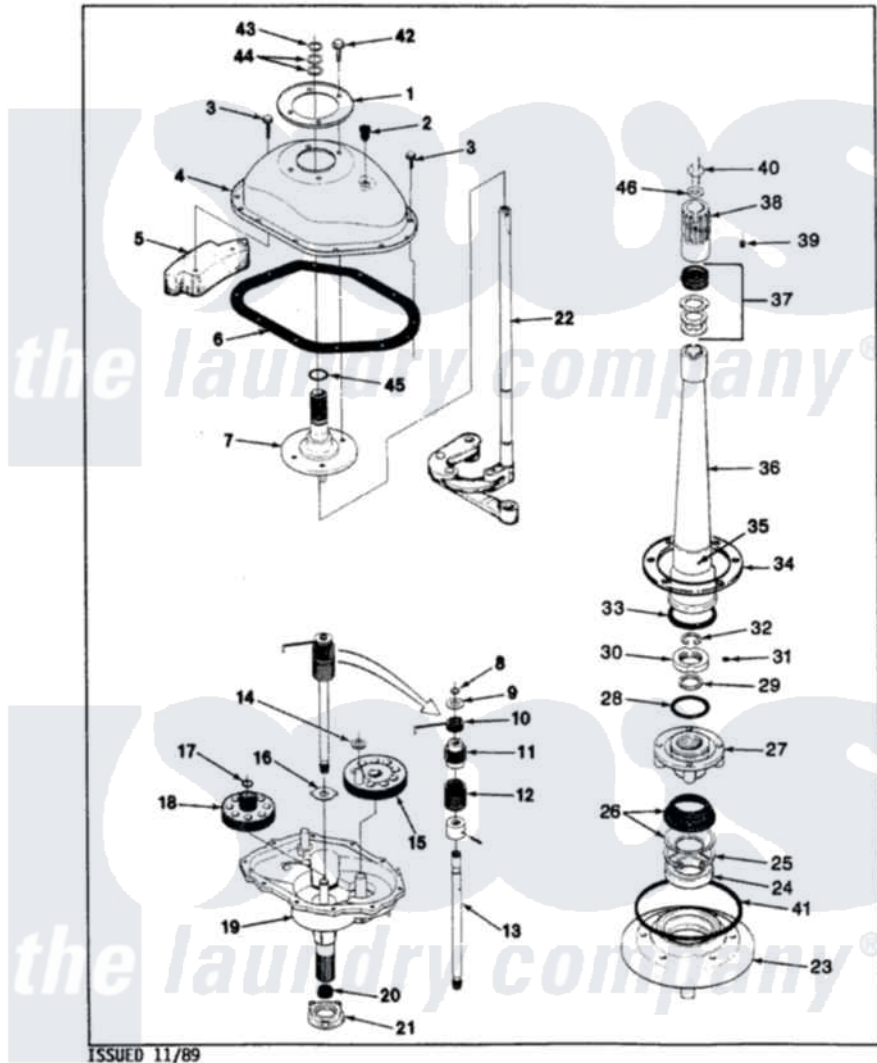

# Magic Chef W20HA2C 10 - TRANSMISSION (W20HN-2C)(REV. A-D)

MAGIC CHEF W20HN-2C TRANSMISSION & RELATED PARTS

Magic Chef Residential Magic Chef W20HA2C Washer Parts Parts Diagram 10 - TRANSMISSION (W20HN-2C)(REV. A-D)

Click on the part number to view part

Item	Original Part Number	Replaced By	Status	Part Description
1	33-9893	<a href="#">33-7187</a>		Covr Reinforcmt
2	33-9373		Not Available	OIL FILL PLUG
3	<a href="#">25-7916</a>			Bolt
4	<a href="#">33-4286N</a>			Transmission Cover Kit
5	35-2130		Not Available	COUNTER WEIGHT
6	35-1030		Not Available	GASKET, TRANSMISSION HOUSING
7	33-8763	<a href="#">33-4286N</a>		Transmission Cover Kit
8	<a href="#">25-7847</a>			Ring, Retaining
9	25-7416		Not Available	WASHER, FLAT
10	33-6114	<a href="#">33-6463</a>		Spring
11	<a href="#">35-2001</a>			Pinion, Drive
12	33-3195		Not Available	SPRING
13	35-2116		Not Available	DRIVE SHAFT & HUB ASSY
"	<a href="#">LA-2005</a>			Clutch Assembly Kit
14	<a href="#">25-7091</a>			Thrust Washer