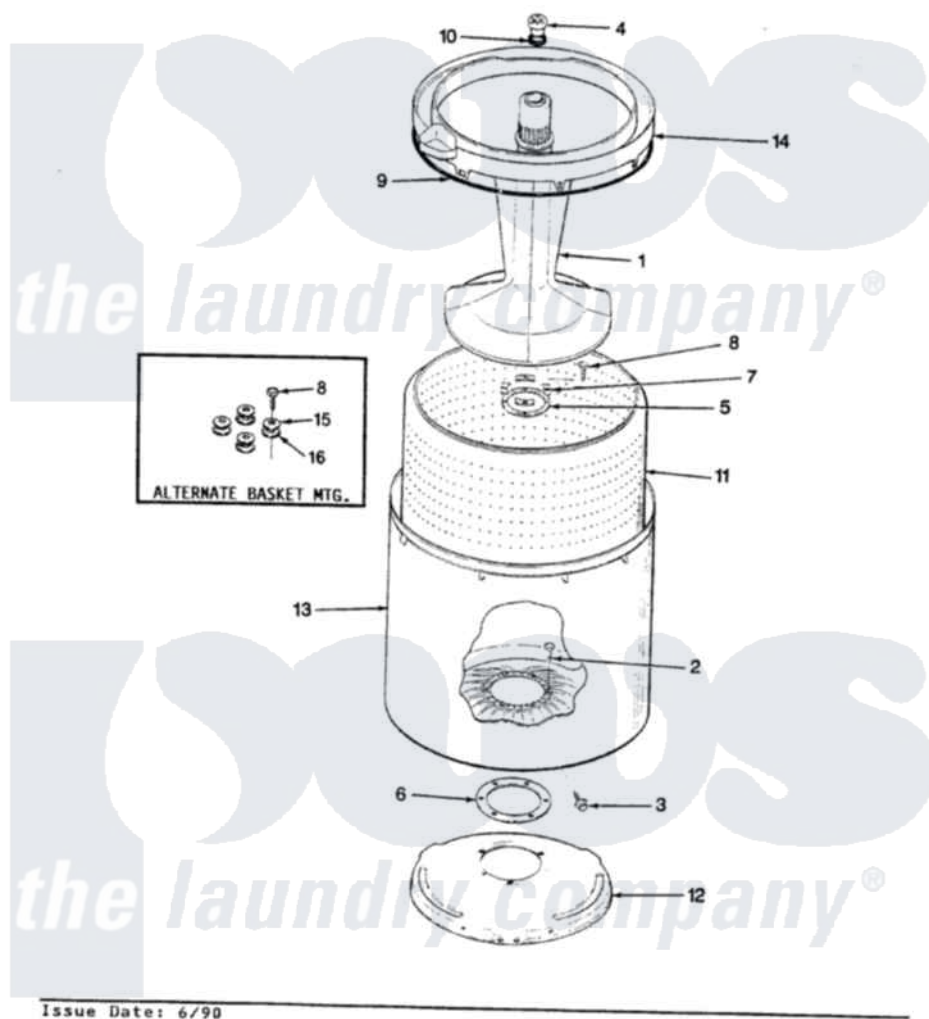

Magic Chef W20HA2C 11 - TUB (REV. E-G)

SECTION: TUB
MODEL: W20HN-2C

Issue Date: 6/90

Magic Chef [Residential Magic Chef W20HA2C Washer Parts](#) Parts Diagram 11 - TUB (REV. E-G)
Click on the part number to view part

Item	Original Part Number	Replaced By	Status	Part Description
1	35-2456	33-4352		Agitator
2	35-2062	21001063		Screw, Shoulder
3	25-7914	22002933		Screw
4	33-6241			Cap
5	33-8959			Gasket
6	35-2061			Gasket, Tub To Housing
7	33-8799		Not Available	REINF PLATE
8	25-7783	4356852		Screw
9	35-2328			Seal, Tub Top
10	25-7330			Rubber Washer
11	35-2508		Not Available	BASKET WHITE
12	35-2529		Not Available	TUB SUPPORT
13	35-2038			Tub
14	35-2262		Not Available	SHIELD, TUB TOP
"	35-2034		Not Available	TOP, TUB
15	25-7921		Not Available	STEEL WASHER