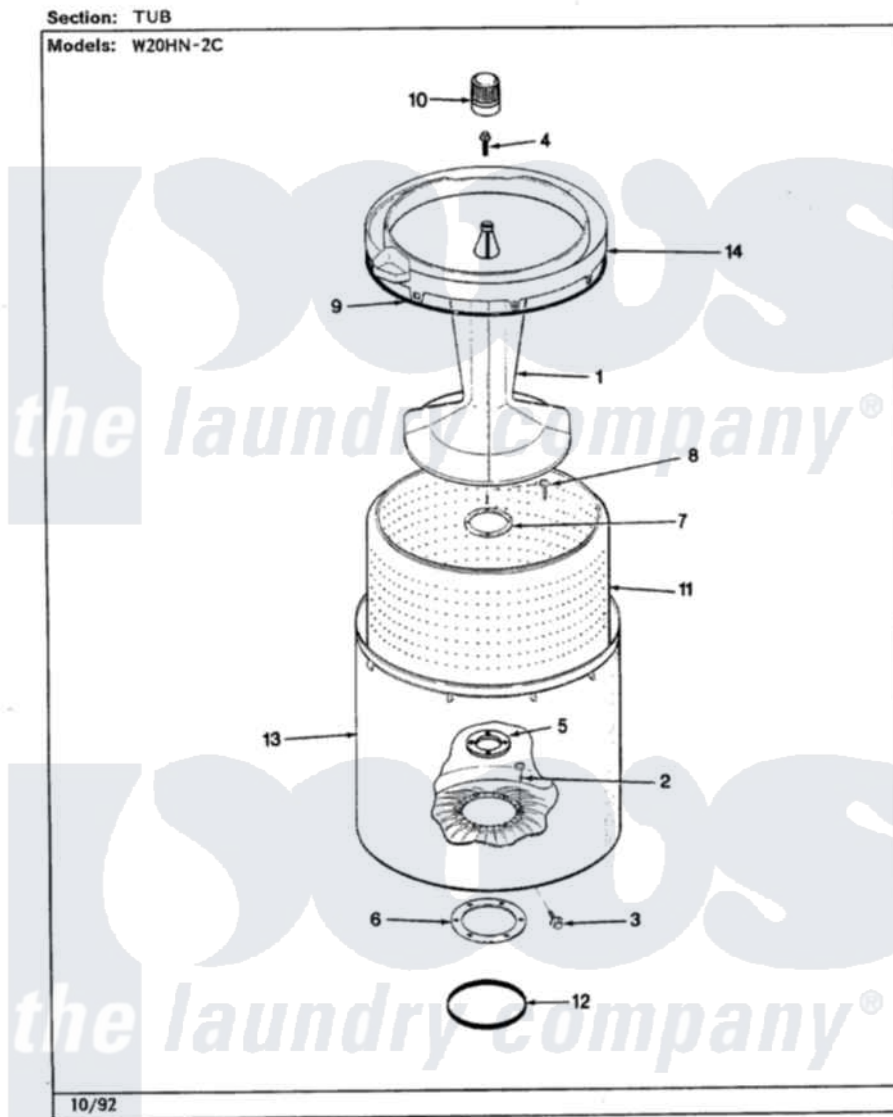

Magic Chef W20HA2C 12 - TUB (REV. H-M)

Magic Chef [Residential Magic Chef W20HA2C Washer Parts](#) Parts Diagram 12 - TUB (REV. H-M)
Click on the part number to view part

Item	Original Part Number	Replaced By	Status	Part Description
1	35-3580			Agitator
"	35-2717	35-3580		Agitator
2	25-7947	21001063		Screw, Shoulder
3	25-7953	22002933		Screw
4	25-7948	W10309247		Screw
5	35-3685			Gasket, Basket To Centerpost
"	35-2980	35-3685		Gasket, Basket To Centerpost
6	35-3686			Gasket, Tub To Housing
"	35-2979			Gasket, Tub/Hsg
7	35-3014			Gasket And Reinf. Plate Assembly
8	25-7783	4356852		Screw
9	35-2328			Seal, Tub Top
10	35-2733			Cap, Agitator
11	35-3016		Not Available	BASKET ASSY
12	35-2978			Seal, Tub/Housing
13	35-3700			Tub Assembly

"	35-2952	35-3700	Tub Assembly
14	35-2262	Not Available	SHIELD, TUB TOP
"	35-2034	Not Available	TOP, TUB
"	35-3578	Not Available	TOP, TUB
15	35-2550		Dispenser, Rinse