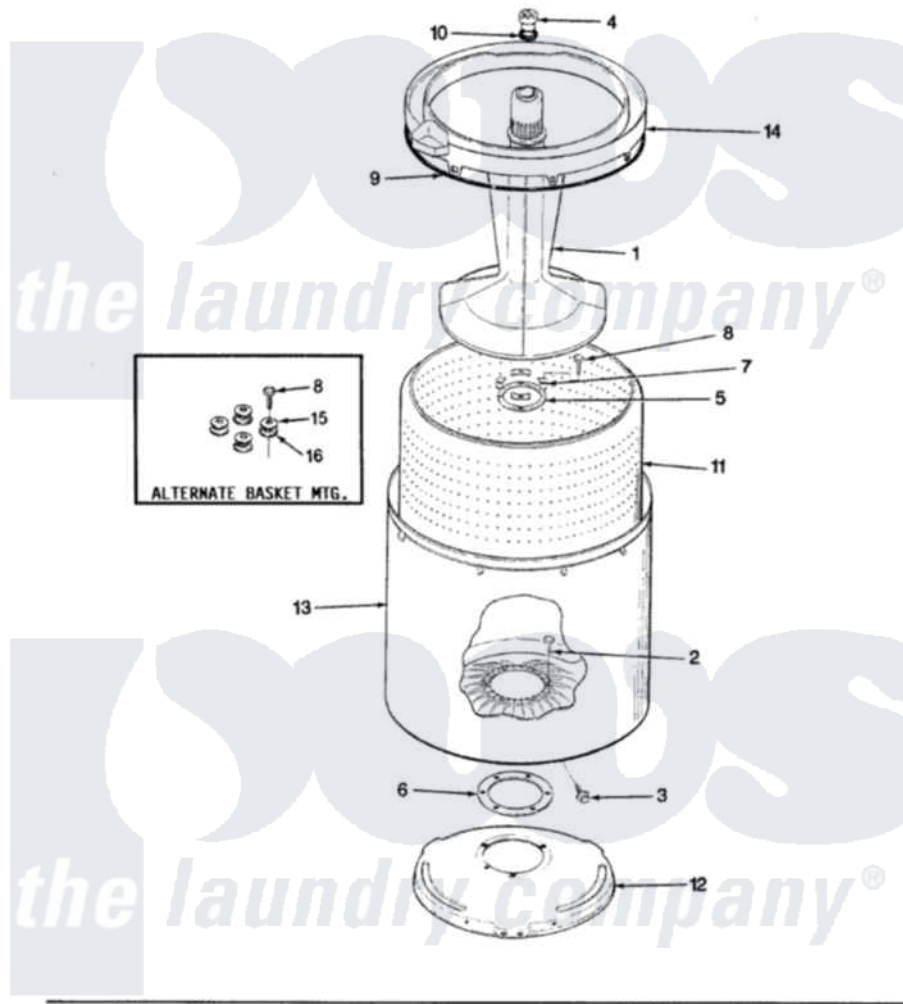

# Magic Chef W20HA2C 13 - TUB (W20HN-2C)(REV. A-D)

SECTION: TUB  
MODEL: W20HN-2C

Issue Date: 6/90

Magic Chef Residential Magic Chef W20HA2C Washer Parts Parts Diagram 13 - TUB (W20HN-2C)(REV. A-D)  
Click on the part number to view part

Item	Original Part Number	Replaced By	Status	Part Description
1	35-2456	<a href="#">33-4352</a>		Agitator
2	35-2062	<a href="#">21001063</a>		Screw, Shoulder
3	25-7914	<a href="#">22002933</a>		Screw
4	<a href="#">33-6241</a>			Cap
5	<a href="#">33-8959</a>			Gasket
6	<a href="#">35-2061</a>			Gasket, Tub To Housing
7	33-8799		Not Available	REINF PLATE
8	25-7783	<a href="#">4356852</a>		Screw
9	<a href="#">35-2328</a>			Seal, Tub Top
10	<a href="#">25-7330</a>			Rubber Washer
11	35-2508		Not Available	BASKET WHITE
12	<a href="#">35-2023</a>			Tub Support
"	35-2529		Not Available	TUB SUPPORT
13	<a href="#">35-2038</a>			Tub
14	35-2262		Not Available	SHIELD, TUB TOP
"	35-2034		Not Available	TOP, TUB