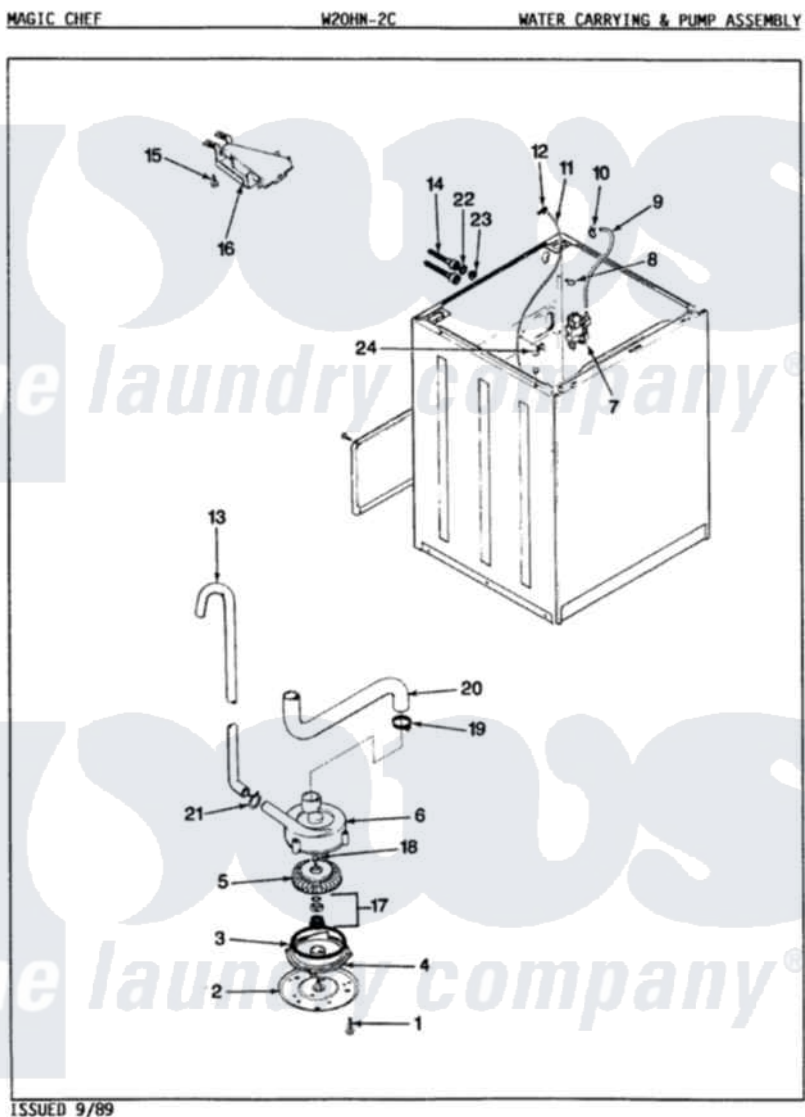

# Magic Chef W20HA2C 14 - WATER CARRY & PUMP (W20HN-2C)(REV. A-D)

Magic Chef [Residential Magic Chef W20HA2C Washer Parts](#) Parts Diagram 14 - WATER CARRY & PUMP (W20HN-2C)(REV. A-D)

[Click on the part number to view part](#)

Item	Original Part Number	Replaced By	Status	Part Description
1	25-7405	<a href="#">3196164</a>		Screw
2	33-6035		Not Available	PLATE & PULLEY ASSY.
3	<a href="#">33-6032</a>			Gasket
4	<a href="#">35-2058</a>			Base, Pump
5	35-2057	<a href="#">35-6465</a>		Pump Assem
6	35-2099	<a href="#">35-6465</a>		Pump Assem
"	35-2056		Not Available	HOUSING, PUMP
7	<a href="#">25-7220</a>			Clip, Cabinet Top
"	35-2374	<a href="#">35-2374N</a>		Valve, Water
8	25-7867	<a href="#">596669</a>		Clamp, Manifold
9	35-2378	<a href="#">12002749</a>		Hose, Flume Kit
10	25-7867	<a href="#">596669</a>		Clamp, Manifold
11	35-2261		Not Available	PAD, PRESSURE SWITCH HOSE
"	35-2321	<a href="#">21001748</a>		Hose, Pressure Switch

12	<a href="#">33-6099</a>		Clamp
13	33-9436	<a href="#">211704</a>	Hose, Drain
14	33-7046	<a href="#">89503</a>	Hose-Inlet
"	35-0873	<a href="#">76313</a>	Hosefill
15	25-3092	<a href="#">90767</a>	Screw, 8A X 3/8 HeX Washer Head Tapping
16	35-2051	<a href="#">21001760</a>	Flume Assembly / Water Diverter
17	<a href="#">35-0707</a>		Seal, Seat And "O" Ring
18	25-7894	<a href="#">W10001180</a>	Screw
19	25-6069	Not Available	CORBIN CLAMP
20	35-2131	Not Available	HOSE, SUMP TO PUMP
21	25-7796	<a href="#">596669</a>	Clamp, Manifold
22	<a href="#">25-7048</a>		Washer
23	33-7313	<a href="#">33-4264N</a>	Strainer And Washer Kit
24	25-7796	<a href="#">596669</a>	Clamp, Manifold