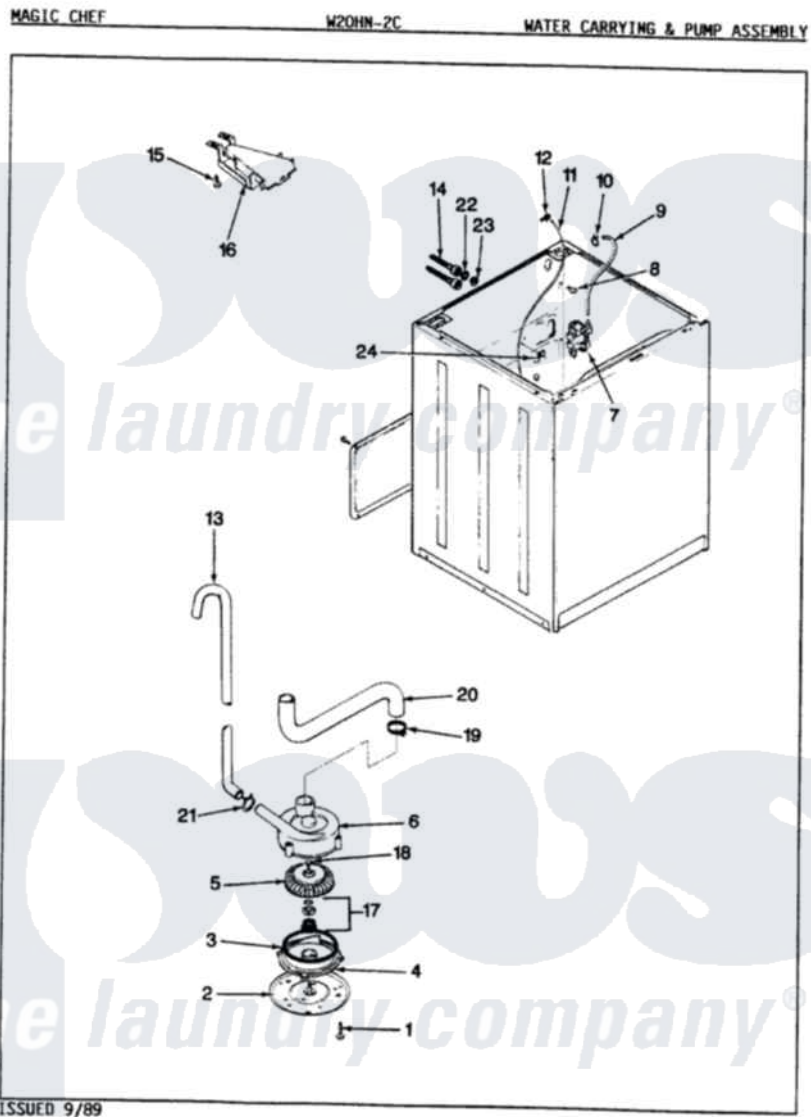

Magic Chef W20HA2C 15 - WATER CARRYING & PUMP ASSY. (REV. E-G)

Magic Chef [Residential Magic Chef W20HA2C Washer Parts](#) Parts Diagram 15 - WATER CARRYING & PUMP ASSY. (REV. E-G)

[Click on the part number to view part](#)

Item	Original Part Number	Replaced By	Status	Part Description
1	25-7405	3196164		Screw
2	33-6035		Not Available	PLATE & PULLEY ASSY.
3	33-6032			Gasket
4	35-2058			Base, Pump
5	35-2057	35-6465		Pump Assem
6	35-2099	35-6465		Pump Assem
"	35-2056		Not Available	HOUSING, PUMP
7	25-7220			Clip, Cabinet Top
"	35-2374	35-2374N		Valve, Water
8	25-7867	596669		Clamp, Manifold
9	35-2378	12002749		Hose, Flume Kit
10	25-7867	596669		Clamp, Manifold
11	35-2261		Not Available	PAD, PRESSURE SWITCH HOSE
"	35-2321	21001748		Hose, Pressure Switch
12	33-6099			Clamp

13	33-9436	211704		Hose, Drain
14	33-7046	89503		Hose-Inlet
"	35-0873	76313		Hosefill
15	25-3092	90767		Screw, 8A X 3/8 HeX Washer Head Tapping
16	35-2051	21001760		Flume Assembly / Water Diverter
17	35-0707			Seal, Seat And "O" Ring
18	25-7894	W10001180		Screw
19	25-6069		Not Available	CORBIN CLAMP
20	35-2131		Not Available	HOSE, SUMP TO PUMP
21	25-7080	285655		Clamp, Hose
22	25-7048			Washer
23	33-7313	33-4264N		Strainer And Washer Kit
24	25-7796	596669		Clamp, Manifold