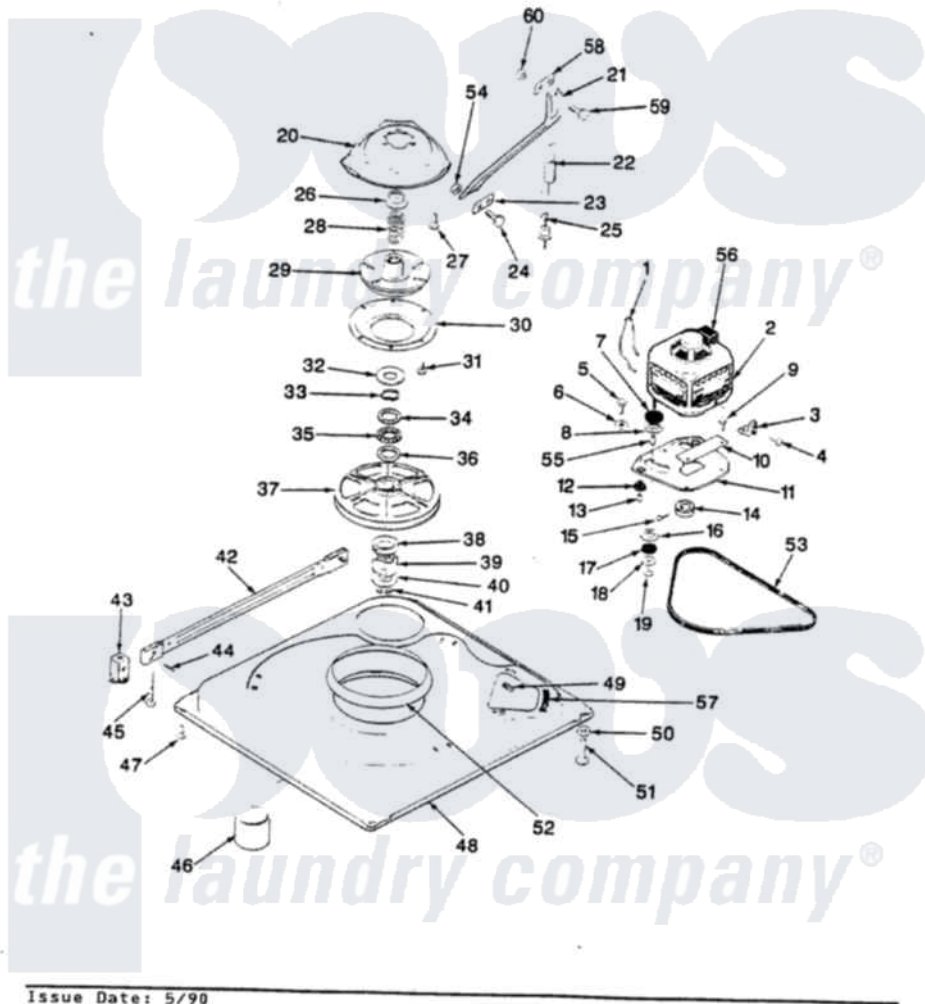

Magic Chef W20HA3 02 - BASE & DRIVE (REV. K-L)

SECTION: BASE & DRIVE
 MODEL: W20HN-3

Issue Date: 5/90

Magic Chef [Residential Magic Chef W20HA3 Washer Parts](#) Parts Diagram 02 - BASE & DRIVE (REV. K-L)
 Click on the part number to view part

Item	Original Part Number	Replaced By	Status	Part Description
1	35-0235			Spring, Motor Pivot
2	LA-2002		Not Available	MOTOR KIT
"	35-2030		Not Available	MOTOR
3	33-9945			Slide, Foot
4	25-7418	33001178		Back, Tumbler
5	25-7833	21001977		Screw
6	25-7834			Washer, Motor/Base Screw
7	33-9946			Isolator, Motor
8	33-9944	35-3570		Washer, Motor Pivot
9	25-3083	212951		Screw, No.6-32 X 1/4 Inch
10	33-9947		Not Available	DBL.PIVOT SLIDE
11	35-2810	21001783		Plate And Screw Assembly
12	33-9941	35-3646		Isolator, Motor Plate
13	25-7831			Spacer, Mounting
14	35-2124	W10143344		Pulley
15	25-7117			Set Screw