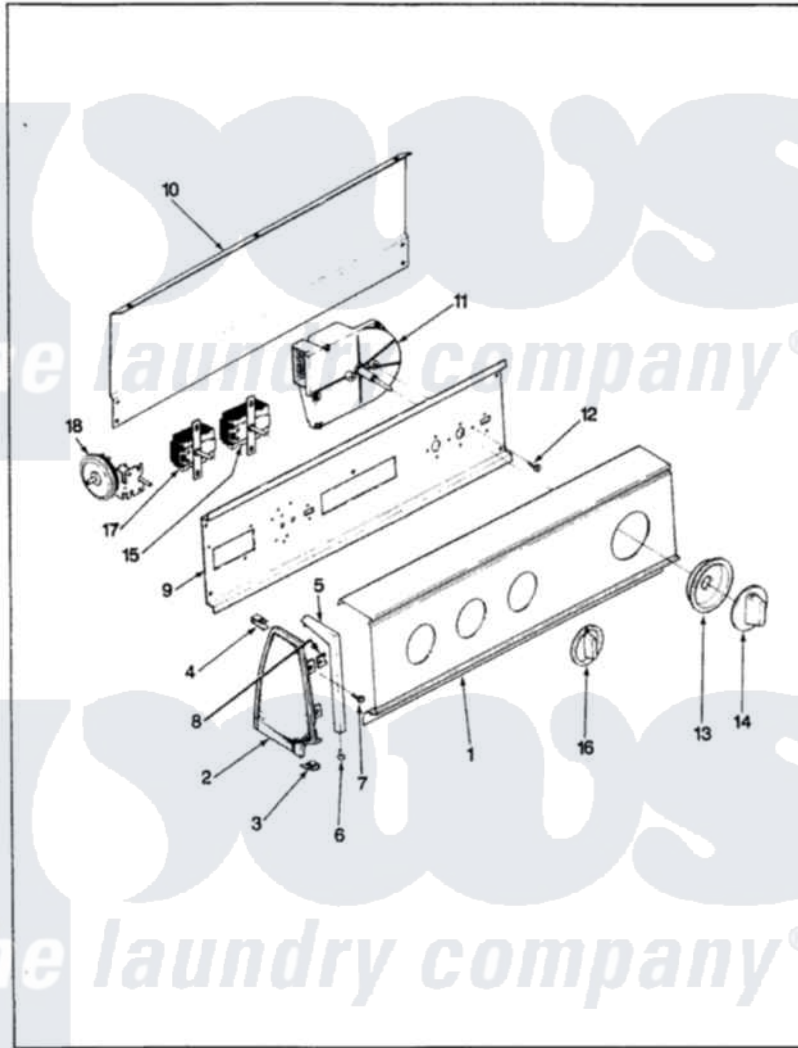

# Magic Chef W20HA3 03 - CONTROL PANEL (REV. E-J)

MAGIC CHEF W20HN-3 BACKGUARD

ISSUED 9/89

Magic Chef [Residential Magic Chef W20HA3 Washer Parts](#) Parts Diagram 03 - CONTROL PANEL (REV. E-J)  
 Click on the part number to view part

Item	Original Part Number	Replaced By	Status	Part Description
1	<a href="#">25-7702</a>			Speedclip, End Cap To Control Panel
"	<a href="#">25-7793</a>			Screw
"	35-2553		Not Available	PANEL, CONTROL
2	35-2488	<a href="#">21001452</a>		Cap- End
"	35-2487	<a href="#">21001451</a>		Cap- End
3	34-9487		Not Available	PLATE, REINFORCEMENT
"	25-7697	<a href="#">25-2219</a>		Screw
"	<a href="#">25-7851</a>			Speedclip, End Cap To Top
4	25-7435	<a href="#">33002917</a>		Screw, No.10-16
"	<a href="#">25-7852</a>			Speedclip, Rr Shld To End Cap
5	53-0278		Not Available	TRIM, END CAP (LT)
"	53-0277		Not Available	TRIM, END CAP (RT)
6	<a href="#">25-7760</a>			Screw
7	25-3092	<a href="#">90767</a>		Screw, 8A X 3/8 HeX Washer Head Tapping

8	<a href="#">25-7702</a>		Speedclip, End Cap To Control Panel
9	<a href="#">53-1676</a>		Shield, Control
10	25-7853	<a href="#">25-7933</a>	Ring, Retaining
"	25-3092	<a href="#">90767</a>	Screw, 8A X 3/8 HeX Washer Head Tapping
"	35-2688	<a href="#">21001460</a>	Shield, Rear
"	<a href="#">25-3457</a>		Screw, Sems
11	35-2211	Not Available	TIMER
12	25-0205	<a href="#">216412</a>	Screw, Bracket To Timer
13	35-2254	<a href="#">12500058</a>	Knob Ski
14	35-2187	<a href="#">12500058</a>	Knob Ski
15	35-0114	Not Available	TEMP SWITCH
"	25-3092	<a href="#">90767</a>	Screw, 8A X 3/8 HeX Washer Head Tapping
16	35-2185	<a href="#">21001283</a>	Knob, Selector---Piq
17	25-3092	<a href="#">90767</a>	Screw, 8A X 3/8 HeX Washer Head Tapping
"	35-2193	Not Available	SWITCH, ROTARY SPEED
18	25-3092	<a href="#">90767</a>	Screw, 8A X 3/8 HeX Washer Head Tapping
"	35-2145	<a href="#">21001554</a>	Switch, Water Level
19	35-2567	Not Available	MANUAL, U&C INSERT