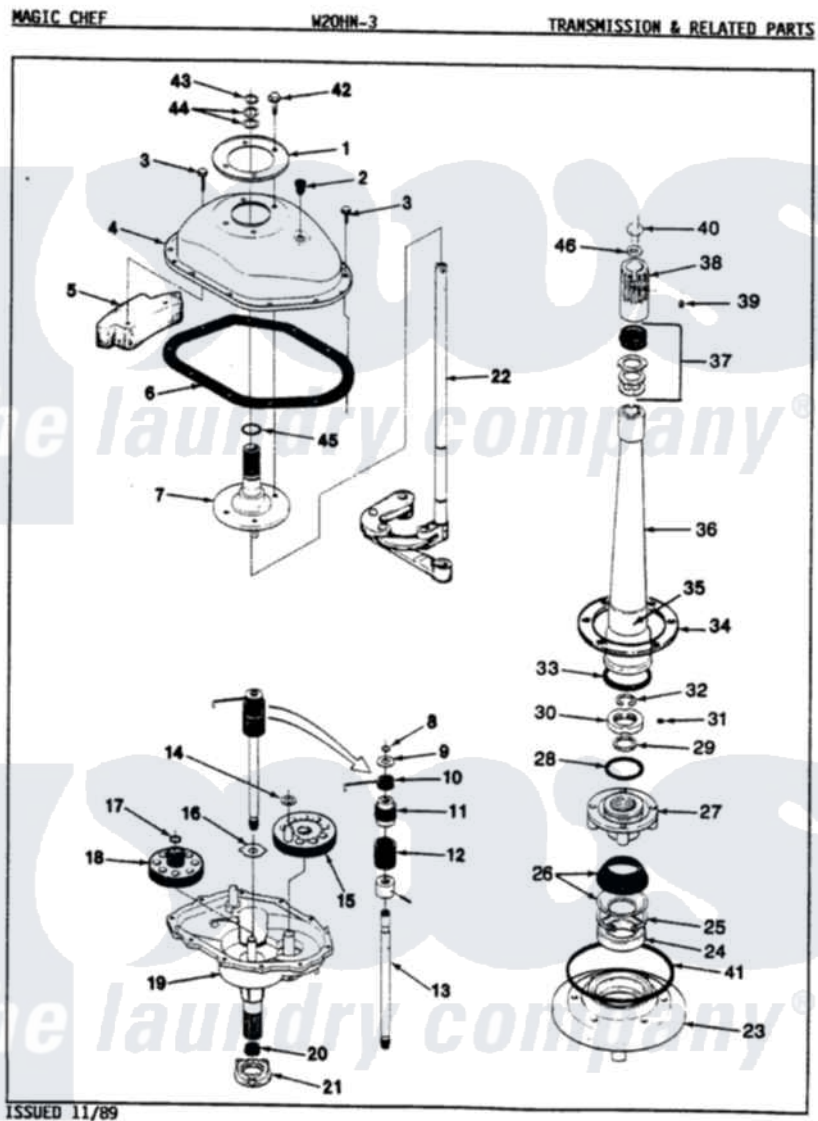

Magic Chef W20HA3 06 - TRANSMISSION & RELATED PARTS (REV. K-L)

Magic Chef Residential Magic Chef W20HA3 Washer Parts Diagram 06 - TRANSMISSION & RELATED PARTS (REV. K-L)

[Click on the part number to view part](#)

Item	Original Part Number	Replaced By	Status	Part Description
1	33-9893	33-7187		Covr Reinforcmt
2	35-2621			Plug, Oil Fill
"	33-9373		Not Available	OIL FILL PLUG
3	25-7916			Bolt
4	33-4286N			Transmission Cover Kit
"	35-2620		Not Available	COVER, TRANSMISSION
5	35-2130		Not Available	COUNTER WEIGHT
"	35-2642			Counterweight
6	35-1030		Not Available	GASKET, TRANSMISSION HOUSING
7	35-2654			Drive Tube Assembly
"	33-8763	33-4286N		Transmission Cover Kit
8	25-7847			Ring, Retaining
9	25-7416		Not Available	WASHER, FLAT
10	33-6114	33-6463		Spring
11	35-2001			Pinion, Drive