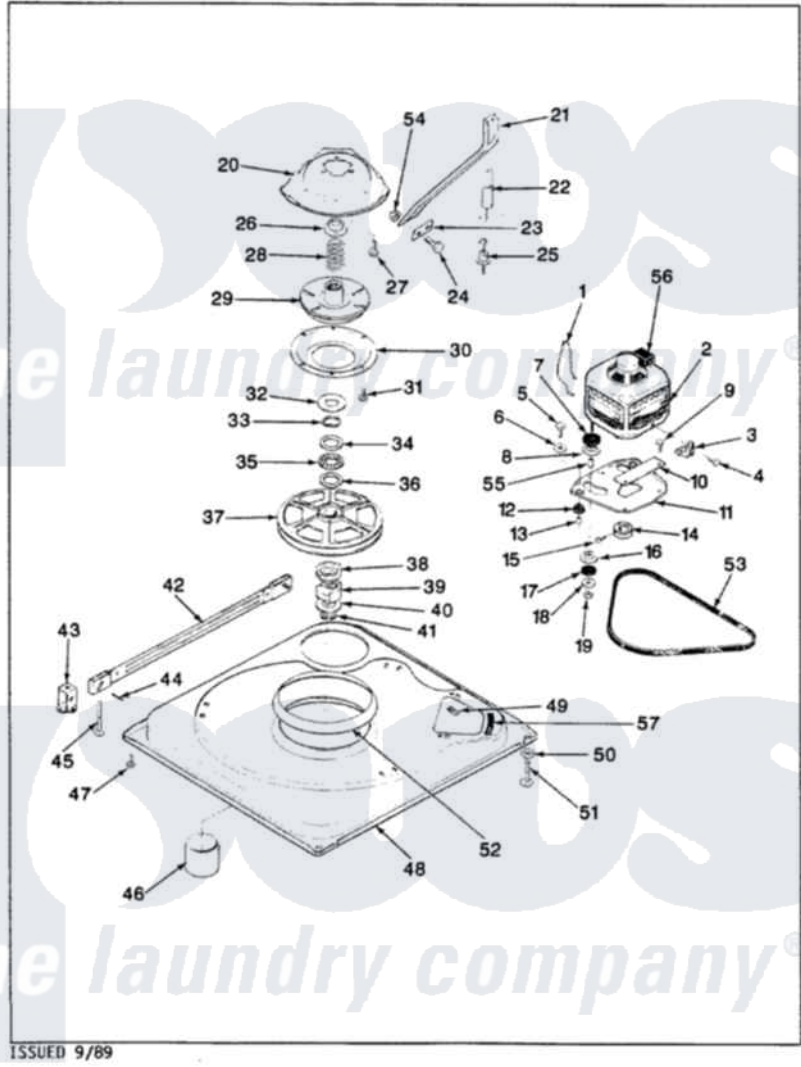

Magic Chef W20HA3C 01 - BASE & DRIVE (REV. A-D)

MAGIC CHEF W20HN-3C BASE & DRIVE

Magic Chef [Residential Magic Chef W20HA3C Washer Parts](#) Parts Diagram 01 - BASE & DRIVE (REV. A-D)
 Click on the part number to view part

Item	Original Part Number	Replaced By	Status	Part Description
1	35-0235			Spring, Motor Pivot
2	35-2030		Not Available	MOTOR
"	LA-2002		Not Available	MOTOR KIT
3	33-9945			Slide, Foot
4	25-7418	33001178		Back, Tumbler
5	25-7833	21001977		Screw
6	25-7834			Washer, Motor/Base Screw
7	33-9946			Isolator, Motor
8	33-9944	35-3570		Washer, Motor Pivot
9	25-3083	212951		Screw, No.6-32 X 1/4 Inch
10	33-9947		Not Available	DBL.PIVOT SLIDE
11	35-2021	21001783		Plate And Screw Assembly
12	33-9941	35-3646		Isolator, Motor Plate
13	25-7831			Spacer, Mounting
14	35-2124	W10143344		Pulley
15	25-7117			Set Screw