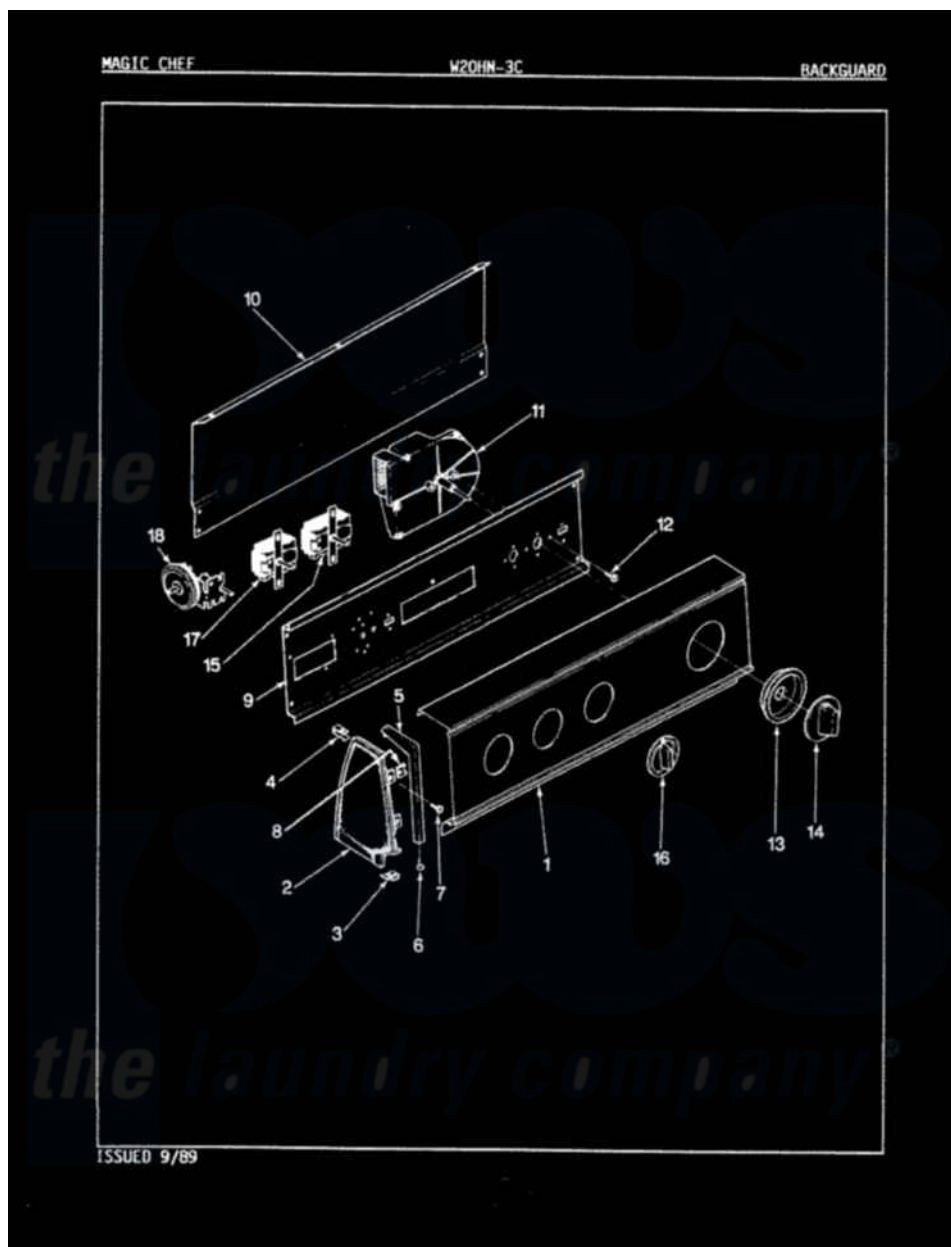

Magic Chef W20HA3C 04 - CONTROL PANEL (REV. E-H)

Magic Chef [Residential Magic Chef W20HA3C Washer Parts](#) Parts Diagram 04 - CONTROL PANEL (REV. E-H)
 Click on the part number to view part

Item	Original Part Number	Replaced By	Status	Part Description
1	25-7702			Speedclip, End Cap To Control Panel
"	25-7793			Screw
"	35-2553		Not Available	PANEL, CONTROL
2	35-2488	21001452		Cap- End
"	35-2487	21001451		Cap- End
3	34-9487		Not Available	PLATE, REINFORCEMENT
"	25-7697	25-2219		Screw
"	25-7851			Speedclip, End Cap To Top
4	25-7435	33002917		Screw, No.10-16
"	W10124350		Not Available	NOT REQUIRED PART OR SEE NOTE
5	53-0277		Not Available	TRIM, END CAP (RT)
"	53-0278		Not Available	TRIM, END CAP (LT)
6	25-7760			Screw
7	25-3092	90767		Screw, 8A X 3/8 HeX Washer Head Tapping

8	25-7702		Speedclip, End Cap To Control Panel
9	53-1676		Shield, Control
10	25-7853	25-7933	Ring, Retaining
"	25-3092	90767	Screw, 8A X 3/8 HeX Washer Head Tapping
"	25-3457		Screw, Sems
"	35-2688	21001460	Shield, Rear
11	35-2211	Not Available	TIMER
12	25-0205	216412	Screw, Bracket To Timer
13	35-2254	12500058	Knob Ski
14	35-2187	12500058	Knob Ski
15	25-3092	90767	Screw, 8A X 3/8 HeX Washer Head Tapping
"	35-0114	Not Available	TEMP SWITCH
16	35-2185	21001283	Knob, Selector----Piq
17	25-3092	90767	Screw, 8A X 3/8 HeX Washer Head Tapping
"	35-2193	Not Available	SWITCH, ROTARY SPEED
18	35-2145	21001554	Switch, Water Level
"	25-3092	90767	Screw, 8A X 3/8 HeX Washer Head Tapping
19	35-2568	Not Available	MANUAL, USE & CARE