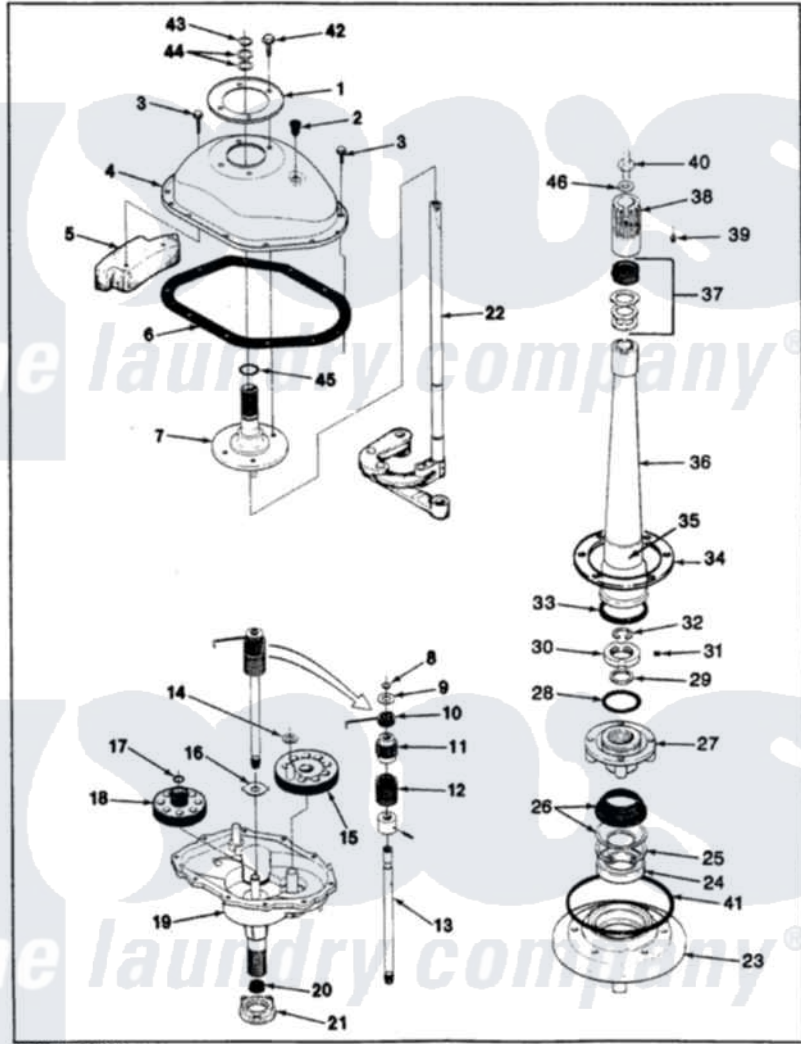

# Magic Chef W20HA3C 05 - TRANSMISSION (REV. A-D)

MAGIC CHEF W20HM-3C TRANSMISSION & RELATED PARTS

ISSUED 11/89

Magic Chef [Residential Magic Chef W20HA3C Washer Parts](#) Parts Diagram 05 - TRANSMISSION (REV. A-D)  
 Click on the part number to view part

Item	Original Part Number	Replaced By	Status	Part Description
1	33-9893	<a href="#">33-7187</a>		Covr Reinforcmt
2	33-9373		Not Available	OIL FILL PLUG
3	<a href="#">25-7916</a>			Bolt
4	<a href="#">33-4286N</a>			Transmission Cover Kit
5	35-2130		Not Available	COUNTER WEIGHT
6	35-1030		Not Available	GASKET, TRANSMISSION HOUSING
7	33-8763	<a href="#">33-4286N</a>		Transmission Cover Kit
8	<a href="#">25-7847</a>			Ring, Retaining
9	25-7416		Not Available	WASHER, FLAT
10	33-6114	<a href="#">33-6463</a>		Spring
11	<a href="#">35-2001</a>			Pinion, Drive
12	33-3195		Not Available	SPRING
13	35-2116		Not Available	DRIVE SHAFT & HUB ASSY
"	<a href="#">LA-2005</a>			Clutch Assembly Kit
14	<a href="#">25-7091</a>			Thrust Washer
15	<a href="#">35-2043</a>			Crank Gear