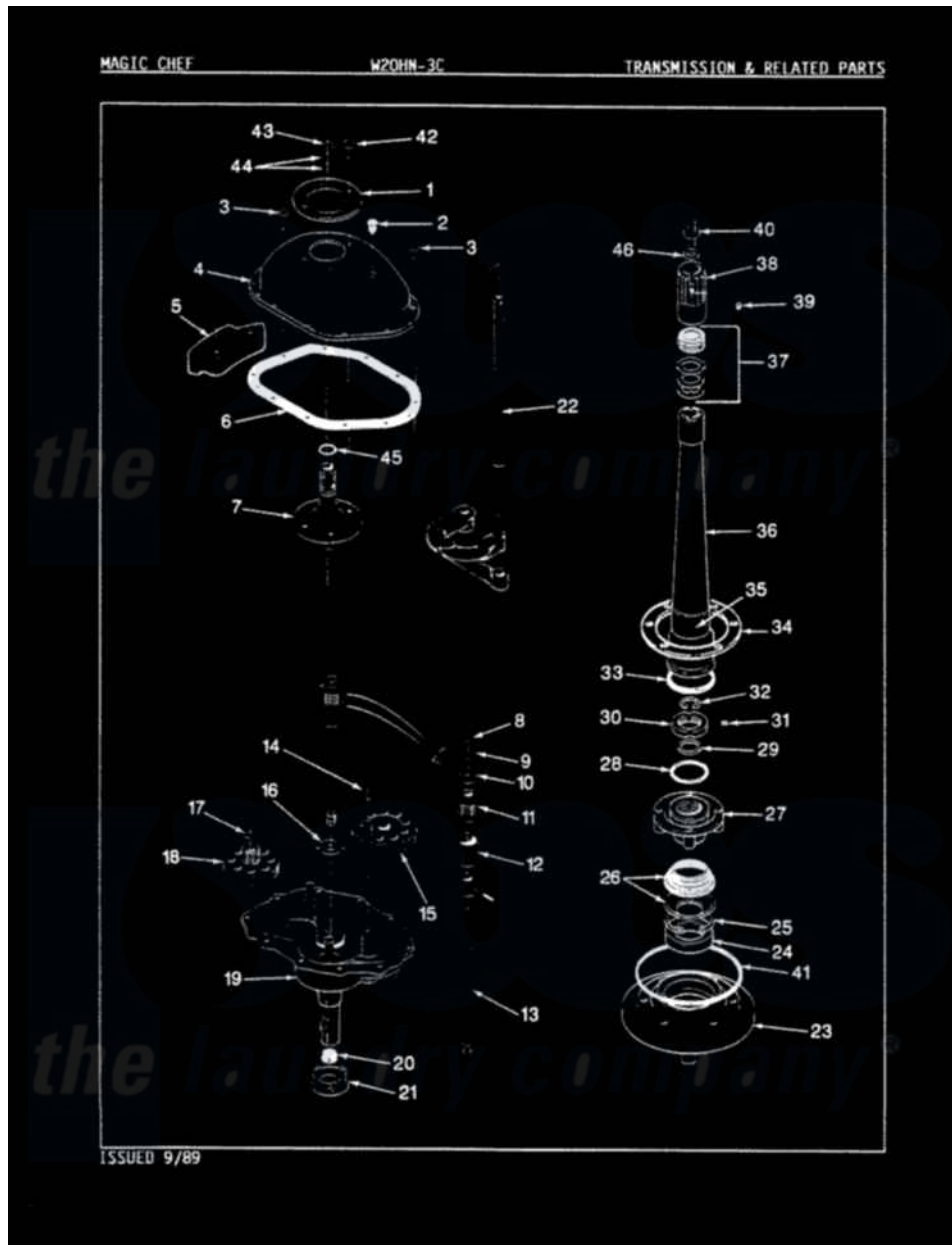

Magic Chef W20HA3C 06 - TRANSMISSION (REV. E-H)

Magic Chef [Residential Magic Chef W20HA3C Washer Parts](#) Parts Diagram 06 - TRANSMISSION (REV. E-H)
 Click on the part number to view part

Item	Original Part Number	Replaced By	Status	Part Description
1	33-9893	33-7187		Covr Reinforcmt
2	35-2621			Plug, Oil Fill
"	33-9373		Not Available	OIL FILL PLUG
3	25-7916			Bolt
4	33-4286N			Transmission Cover Kit
"	35-2620		Not Available	COVER, TRANSMISSION
5	35-2130		Not Available	COUNTER WEIGHT
"	35-2642			Counterweight
6	35-1030		Not Available	GASKET, TRANSMISSION HOUSING
7	35-2654			Drive Tube Assembly
"	33-8763	33-4286N		Transmission Cover Kit
8	25-7847			Ring, Retaining
9	25-7416		Not Available	WASHER, FLAT
10	33-6114	33-6463		Spring
11	35-2001			Pinion, Drive
12	33-3195		Not Available	SPRING