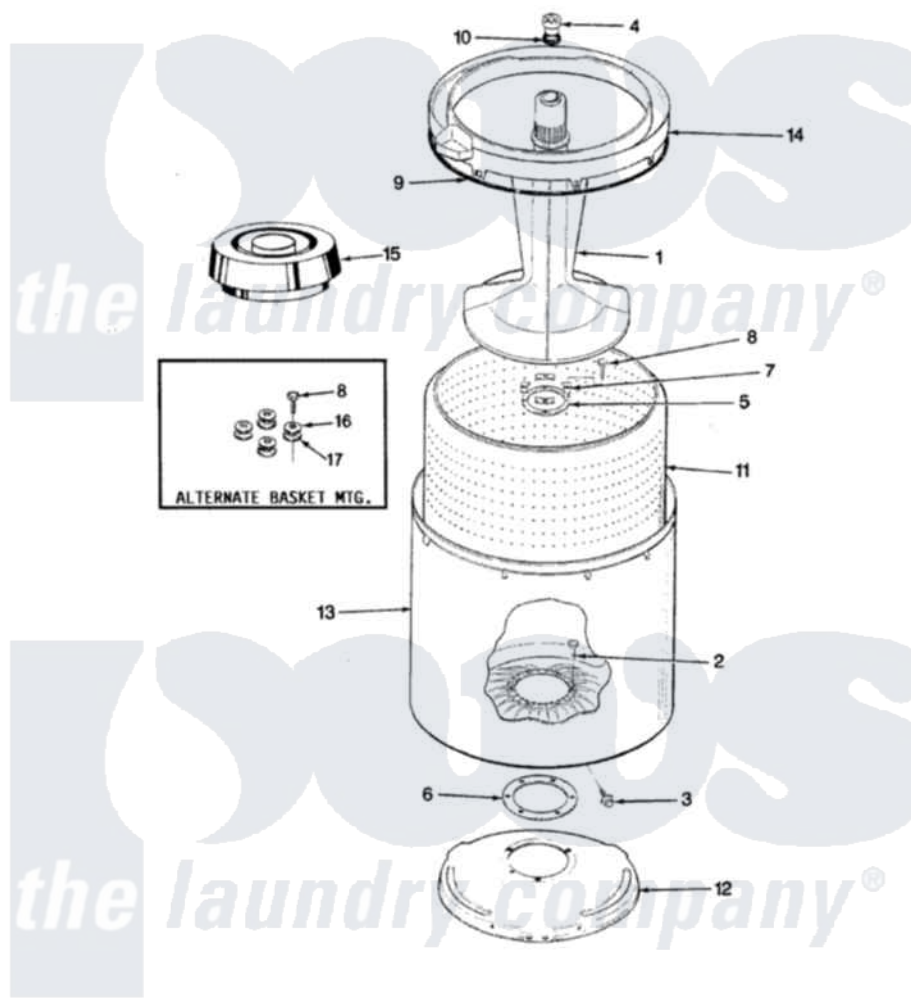

Magic Chef W20HA3C 07 - TUB (REV. A-D)

SECTION: TUB
MODEL: W20HN-3C

Issue Date: 6/90

Magic Chef [Residential Magic Chef W20HA3C Washer Parts](#) Parts Diagram 07 - TUB (REV. A-D)
Click on the part number to view part

Item	Original Part Number	Replaced By	Status	Part Description
1	35-2456	33-4352		Agitator
"	35-2371	33-4352		Agitator
2	35-2062	21001063		Screw, Shoulder
3	25-7914	22002933		Screw
4	33-6241			Cap
5	33-8959			Gasket
6	35-2061			Gasket, Tub To Housing
7	33-8799		Not Available	REINF PLATE
8	25-7783	4356852		Screw
9	35-2328			Seal, Tub Top
10	25-7330			Rubber Washer
11	35-2508		Not Available	BASKET WHITE
"	35-2381		Not Available	BASKET ASSY-WHITE
12	35-2023			Tub Support
"	35-2529		Not Available	TUB SUPPORT
13	35-2038			Tub

14	35-2262	Not Available	SHIELD, TUB TOP
"	35-2034	Not Available	TOP, TUB
15	33-9827	35-2550	Dispenser, Rinse
"	35-2550		Dispenser, Rinse
16	25-7921	Not Available	STEEL WASHER
17	25-7922		Cork Washer