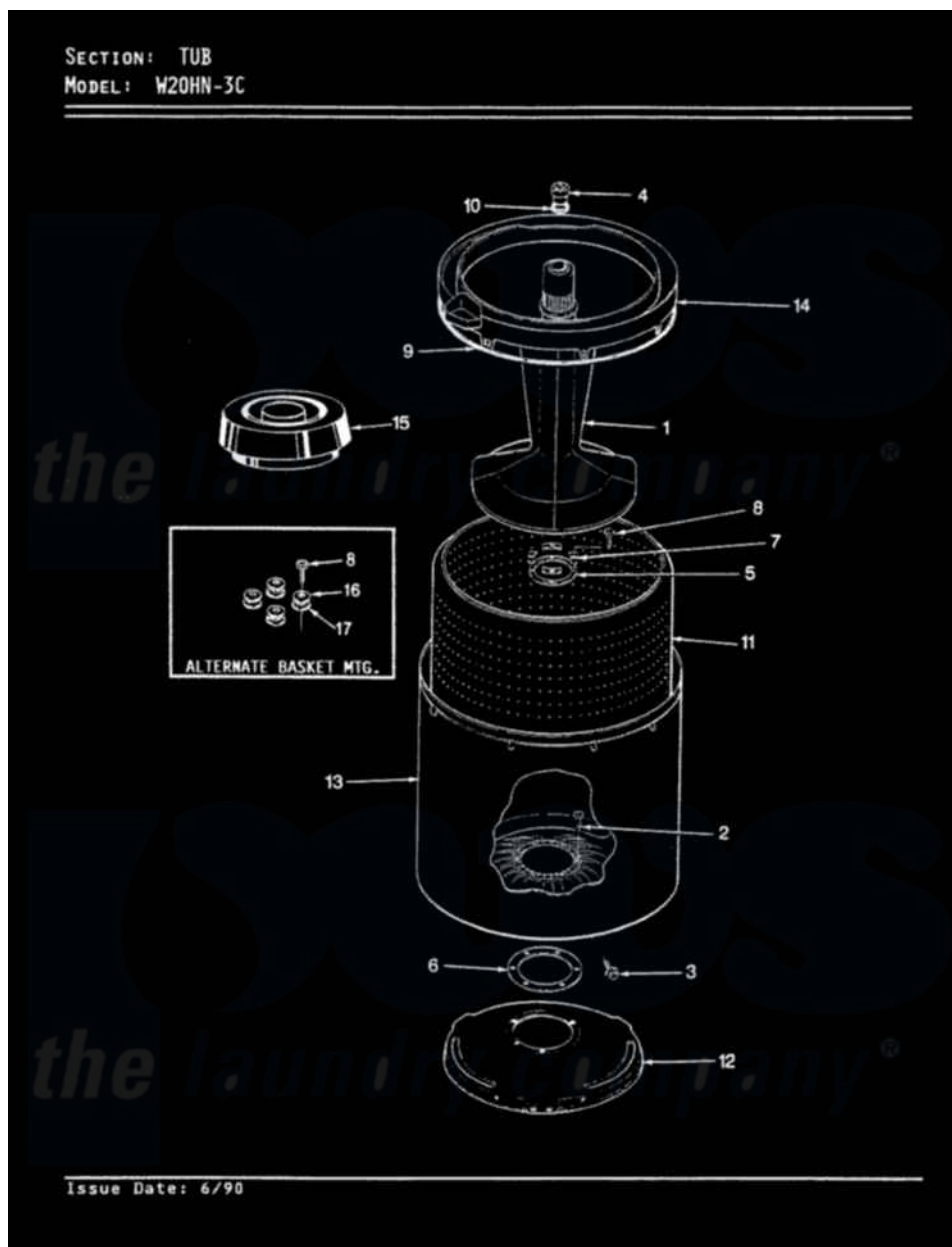

Magic Chef W20HA3C 08 - TUB (REV. E-H)

Magic Chef [Residential Magic Chef W20HA3C Washer Parts](#) Parts Diagram 08 - TUB (REV. E-H)
 Click on the part number to view part

Item	Original Part Number	Replaced By	Status	Part Description
1	35-2456	33-4352		Agitator
2	35-2062	21001063		Screw, Shoulder
3	25-7914	22002933		Screw
4	33-6241			Cap
5	33-8959			Gasket
6	35-2061			Gasket, Tub To Housing
7	33-8799		Not Available	REINF PLATE
8	25-7783	4356852		Screw
9	35-2328			Seal, Tub Top
10	25-7330			Rubber Washer
11	35-2508		Not Available	BASKET WHITE
12	35-2529		Not Available	TUB SUPPORT
13	35-2038			Tub
14	35-2262		Not Available	SHIELD, TUB TOP
"	35-2034		Not Available	TOP, TUB
15	35-2550			Dispenser, Rinse