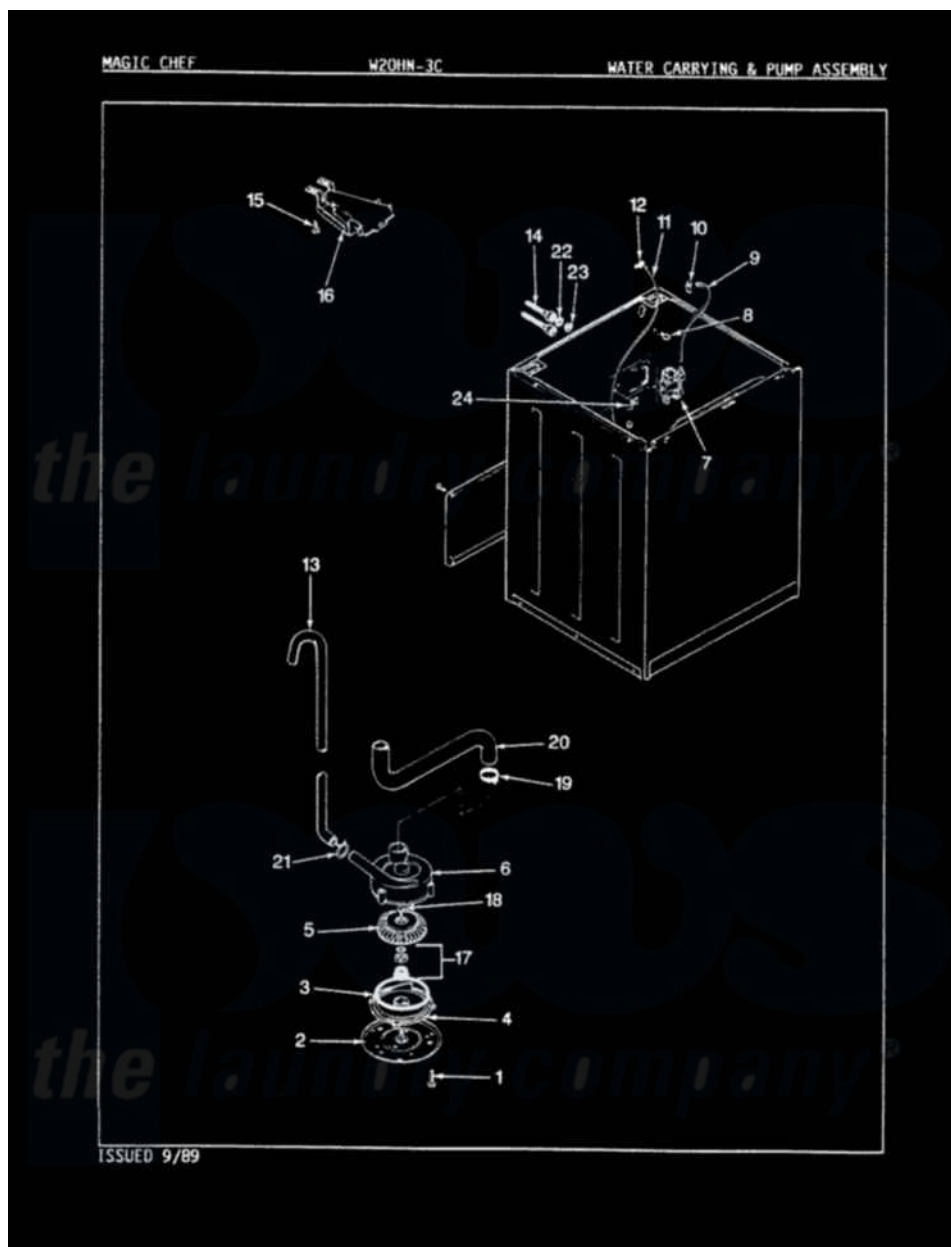

Magic Chef W20HA3C 10 - WATER CARRYING & PUMP ASSY. (REV. E-H)

Magic Chef Residential [Magic Chef W20HA3C Washer Parts](#) Parts Diagram 10 - WATER CARRYING & PUMP ASSY. (REV. E-H)

[Click on the part number to view part](#)

Item	Original Part Number	Replaced By	Status	Part Description
1	25-7405	3196164		Screw
2	33-6035		Not Available	PLATE & PULLEY ASSY.
3	33-6032			Gasket
4	35-2058			Base, Pump
5	35-2057	35-6465		Pump Assem
6	35-2099	35-6465		Pump Assem
"	35-2056		Not Available	HOUSING, PUMP
7	25-7220			Clip, Cabinet Top
"	35-2374	35-2374N		Valve, Water
8	25-7867	596669		Clamp, Manifold
9	35-2378	12002749		Hose, Flume Kit
10	25-7867	596669		Clamp, Manifold
11	35-2261		Not Available	PAD, PRESSURE SWITCH HOSE
"	35-2322	21001748		Hose, Pressure Switch
12	33-6099			Clamp

13	33-9436	211704		Hose, Drain
14	33-7046	89503		Hose-Inlet
"	35-0873	76313		Hosefill
15	25-3092	90767		Screw, 8A X 3/8 HeX Washer Head Tapping
16	35-2051	21001760		Flume Assembly / Water Diverter
17	35-0707			Seal, Seat And "O" Ring
18	25-7894	W10001180		Screw
19	25-6069		Not Available	CORBIN CLAMP
20	35-2131		Not Available	HOSE, SUMP TO PUMP
21	25-7080	285655		Clamp, Hose
22	25-7048			Washer
23	33-7313	33-4264N		Strainer And Washer Kit
24	25-7796	596669		Clamp, Manifold