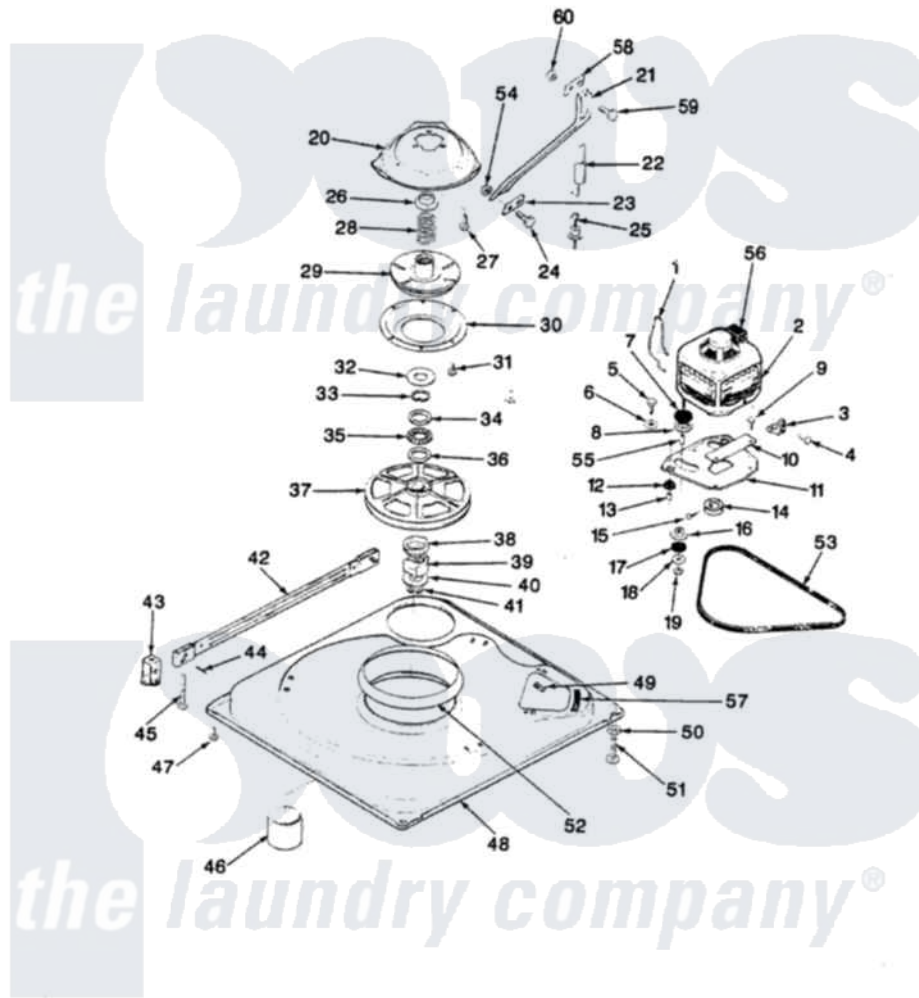

# Magic Chef W20HA3S 01 - BASE & DRIVE

SECTION: BASE & DRIVE  
 MODEL: W20HN-3S

Issue Date: 4/91

Magic Chef Residential Magic Chef W20HA3S Washer Parts Parts Diagram 01 - BASE & DRIVE  
 Click on the part number to view part

Item	Original Part Number	Replaced By	Status	Part Description
1	<a href="#">35-0235</a>			Spring, Motor Pivot
2	LA-2002		Not Available	MOTOR KIT
"	35-2030		Not Available	MOTOR
3	<a href="#">33-9945</a>			Slide, Foot
4	25-7418	<a href="#">33001178</a>		Back, Tumbler
5	25-7833	<a href="#">21001977</a>		Screw
6	<a href="#">25-7834</a>			Washer, Motor/Base Screw
7	<a href="#">33-9946</a>			Isolator, Motor
8	33-9944	<a href="#">35-3570</a>		Washer, Motor Pivot
9	25-3083	<a href="#">212951</a>		Screw, No.6-32 X 1/4 Inch
10	33-9947		Not Available	DBL.PIVOT SLIDE
11	35-2810	<a href="#">21001783</a>		Plate And Screw Assembly
12	33-9941	<a href="#">35-3646</a>		Isolator, Motor Plate
13	<a href="#">25-7831</a>			Spacer, Mounting
14	35-2124	<a href="#">W10143344</a>		Pulley
15	<a href="#">25-7117</a>			Set Screw