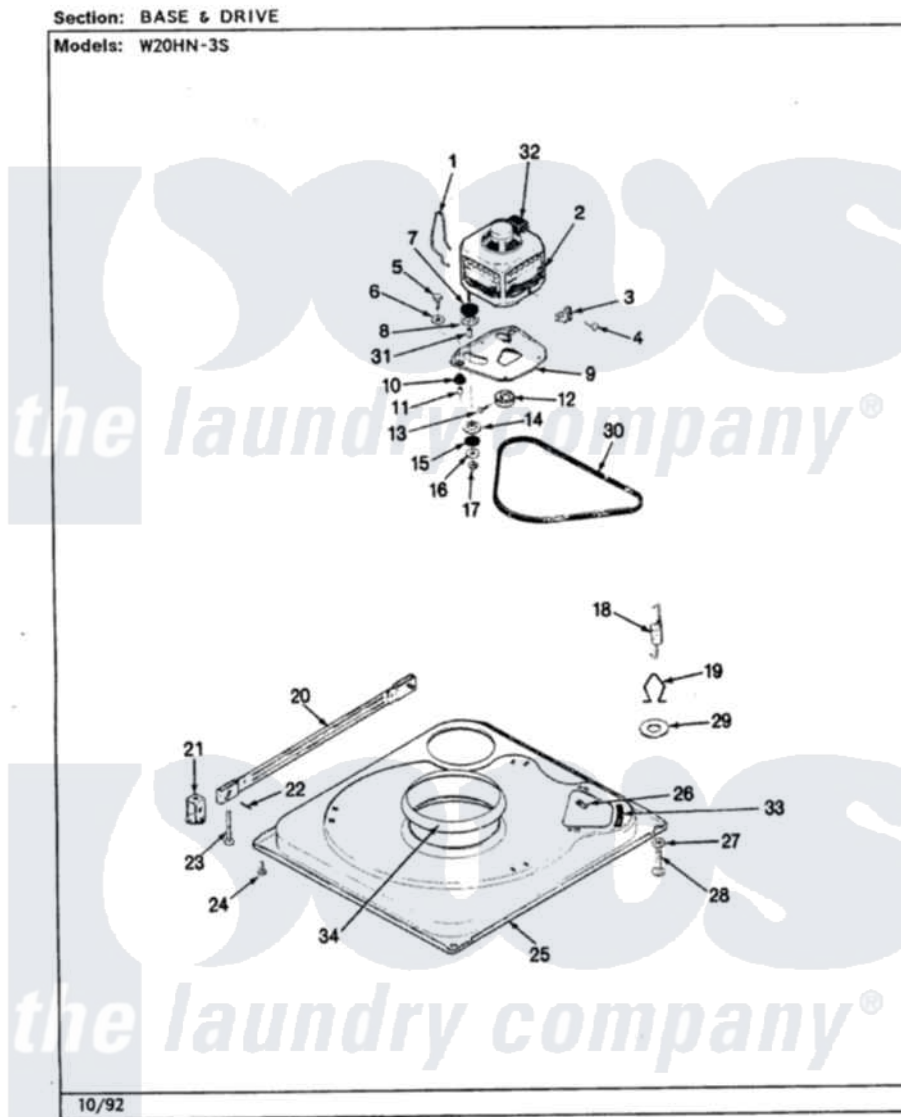

Magic Chef W20HA3S 02 - BASE & DRIVE (W20HN3S)(REV. A-E)

Magic Chef [Residential Magic Chef W20HA3S Washer Parts](#) Parts Diagram 02 - BASE & DRIVE (W20HN3S)(REV. A-E)
Click on the part number to view part

Item	Original Part Number	Replaced By	Status	Part Description
1	35-0235			Spring, Motor Pivot
2	LA-2002		Not Available	MOTOR KIT
"	35-2030		Not Available	MOTOR
3	33-9945			Slide, Foot
4	25-7418	33001178		Back, Tumbler
5	25-7833	21001977		Screw
6	25-7834			Washer, Motor/Base Screw
7	33-9946			Isolator, Motor
8	33-9944	35-3570		Washer, Motor Pivot
9	35-2810	21001783		Plate And Screw Assembly
10	33-9941	35-3646		Isolator, Motor Plate
11	25-7831			Spacer, Mounting
12	35-2124	W10143344		Pulley
13	25-7117			Set Screw
14	33-9943	35-3571		Slide, Motor Pivot
15	33-9967			Washer, Motor Isolator

16	25-7047		Washer, Flat
17	25-7325	Y707702	Locknut
18	35-2681		Not Available
"	35-3658		SPRING, SUSPENSION
			Spring, Suspension
19	35-2976		Not Available
			HOOK, SUSPENSION SPRING
20	35-2049	21001881	Bar, Stabilizer
21	35-2046		Bracket, Stabilizer
22	35-2052		Pin, Stabilizer
23	35-2050	22004469	Leg And Foot Self Stabalizing
24	25-7828	489483	Screw 10-32 X 1/2
"	35-3020	22004469	Leg And Foot Self Stabalizing
25	35-2984		Not Available
			BASE
26	25-7838	25-7845	Speednut, Motor
27	25-7915		Hex Nut
28	35-0837	25001119	Foot And Pad Assembly
"	35-0772	25001119	Foot And Pad Assembly
29	Y25-7951		Washer, Suspension Hook
30	35-2320	21352320	Belt, Drive
31	25-7830		Spacer
32	33-9765		Switch, Motor
33	35-2065		Pad, Motor Plate
34	35-2357	21002026	Snubber