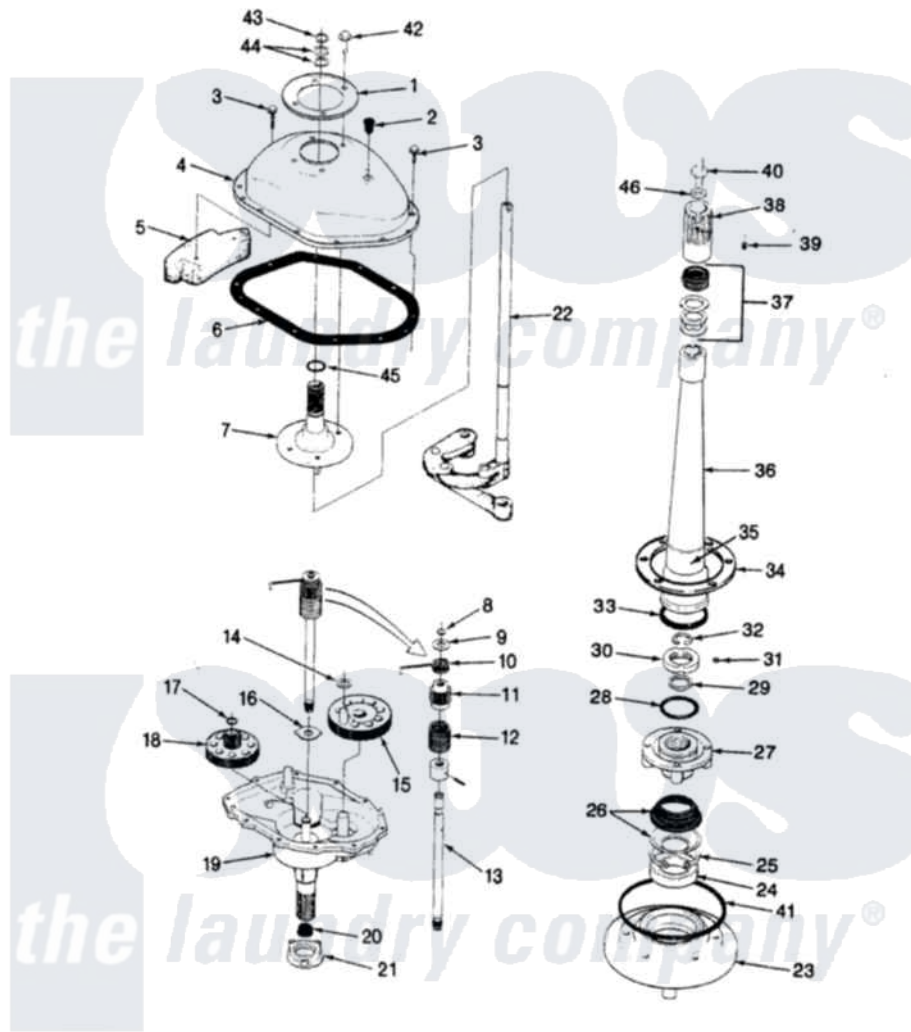

# Magic Chef W20HA3S 05 - TRANSMISSION

SECTION: TRANSMISSION & RELATED PARTS  
MODEL: W20HN-3S

Issue Date: 4/91

Magic Chef [Residential Magic Chef W20HA3S Washer Parts](#) Parts Diagram 05 - TRANSMISSION  
Click on the part number to view part

Item	Original Part Number	Replaced By	Status	Part Description
1	33-9893	<a href="#">33-7187</a>		Covr Reinforcmt
2	<a href="#">35-2621</a>			Plug, Oil Fill
3	<a href="#">25-7916</a>			Bolt
4	35-2620		Not Available	COVER, TRANSMISSION
5	<a href="#">35-2642</a>			Counterweight
6	35-1030		Not Available	GASKET, TRANSMISSION HOUSING
7	<a href="#">35-2654</a>			Drive Tube Assembly
8	<a href="#">25-7847</a>			Ring, Retaining
9	25-7416		Not Available	WASHER, FLAT
10	33-6114	<a href="#">33-6463</a>		Spring
11	<a href="#">35-2001</a>			Pinion, Drive
12	33-3195		Not Available	SPRING
13	<a href="#">LA-2005</a>			Clutch Assembly Kit
"	35-2116		Not Available	DRIVE SHAFT & HUB ASSY
14	<a href="#">25-7091</a>			Thrust Washer
15	35-2631		Not Available	GEAR, CRANK