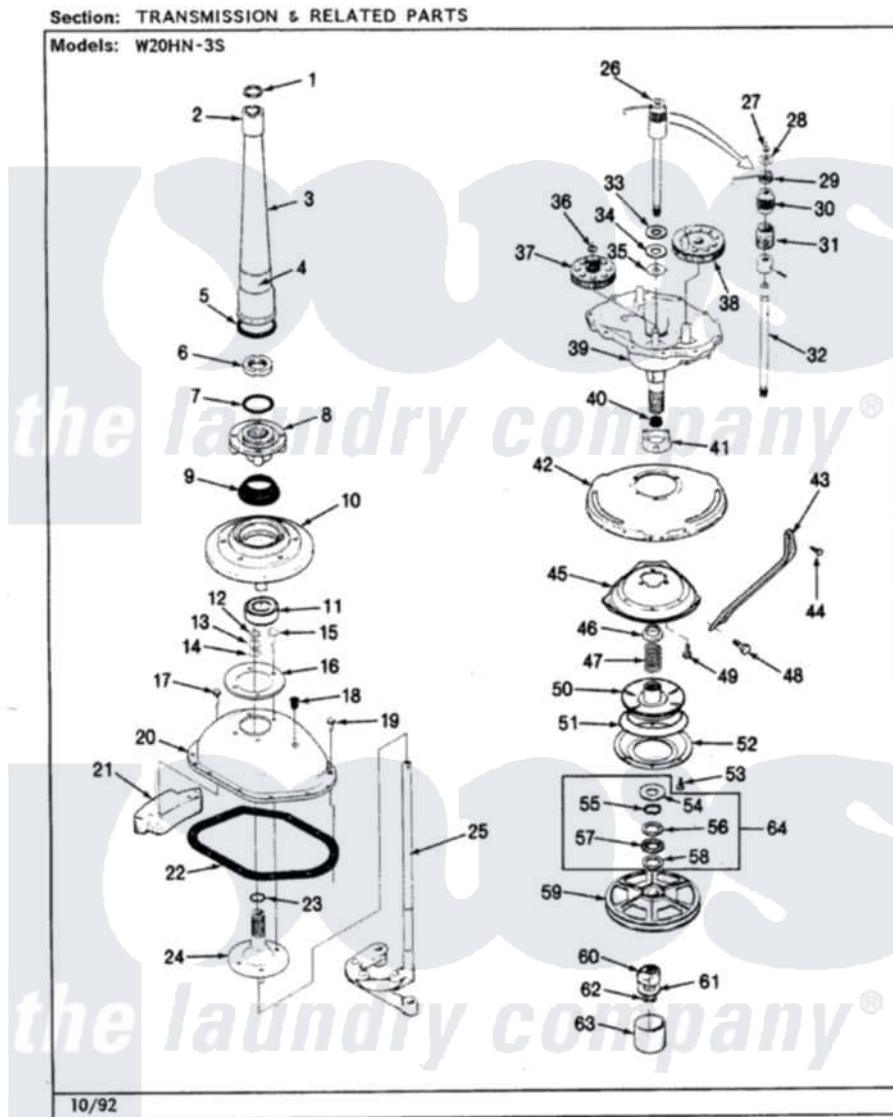

Magic Chef W20HA3S 06 - TRANSMISSION (W20HN3S)(REV. A-E)

Magic Chef [Residential Magic Chef W20HA3S Washer Parts](#) Parts Diagram 06 - TRANSMISSION (W20HN3S)(REV. A-E)

Click on the part number to view part

Item	Original Part Number	Replaced By	Status	Part Description
1	LA-2175	35-6680		Transmission
"	35-3748	35-6680		Transmission
"	25-7941			"O" Ring, Agtr Drive Shaft
2	35-2835	21001066		Bearing, Centerpost
3	35-2792	21001401		Center Pos
4	33-6790			Bearing, Agitator
"	35-2983		Not Available	CENTERPOST ASSY.
5	35-2906			Seal, Centerpost Bottom
6	35-2791			Nut, Spin Tube
7	25-7938			"O" Ring, Basket Drive Hub
8	35-2715		Not Available	BASKET DRIVE HUB ASSY
"	35-3647	W10219156		Hub Seal
9	35-2974			Hub Seal/Hub Assembly
10	35-2716	12001561		Bearing And Seal Housing Assembly
11	35-2972	12001561		Bearing And Seal Housing