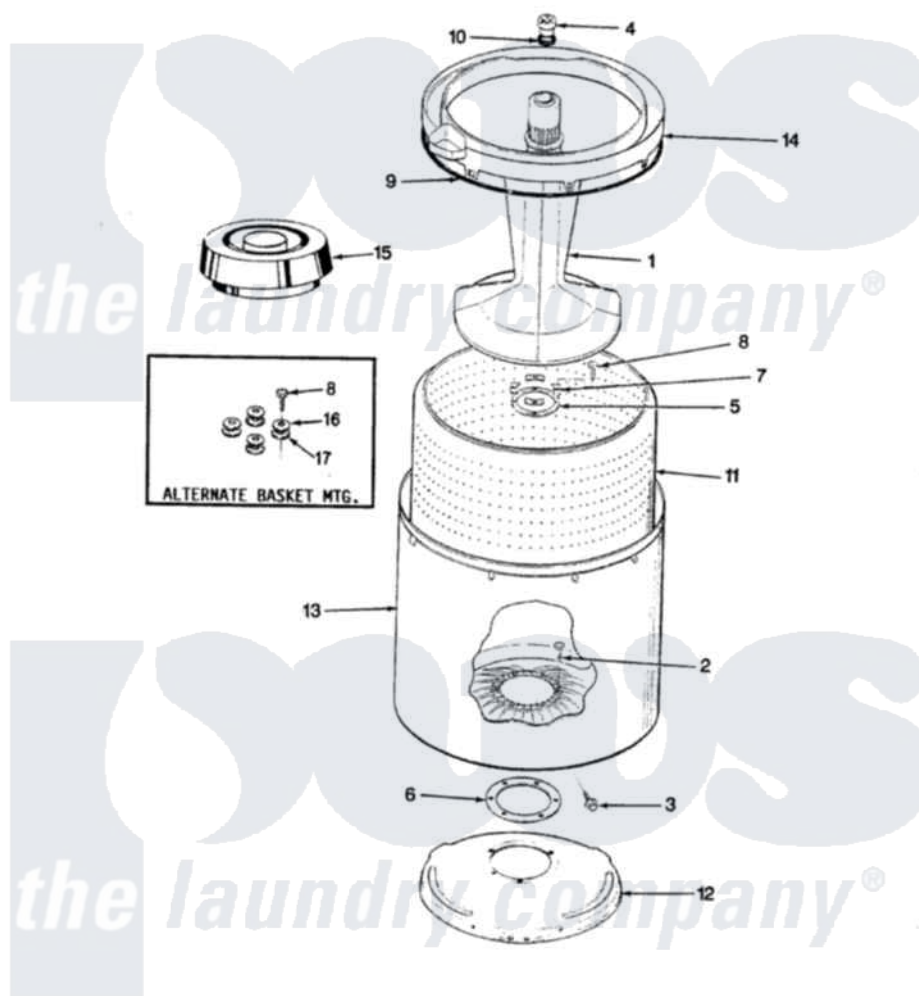

Magic Chef W20HA3S 07 - TUB

SECTION: TUB
MODEL: W20HN-3S

Issue Date: 4/91

Magic Chef [Residential Magic Chef W20HA3S Washer Parts](#) Parts Diagram 07 - TUB
Click on the part number to view part

Item	Original Part Number	Replaced By	Status	Part Description
1	35-2456	33-4352		Agitator
2	35-2062	21001063		Screw, Shoulder
3	25-7914	22002933		Screw
4	33-6241			Cap
5	33-8959			Gasket
6	35-2061			Gasket, Tub To Housing
7	33-8799		Not Available	REINF PLATE
8	25-7783	4356852		Screw
9	35-2328			Seal, Tub Top
10	25-7330			Rubber Washer
11	35-2508		Not Available	BASKET WHITE
12	35-2529		Not Available	TUB SUPPORT
13	35-2038			Tub
14	35-2262		Not Available	SHIELD, TUB TOP
"	35-2034		Not Available	TOP, TUB
15	35-2550			Dispenser, Rinse