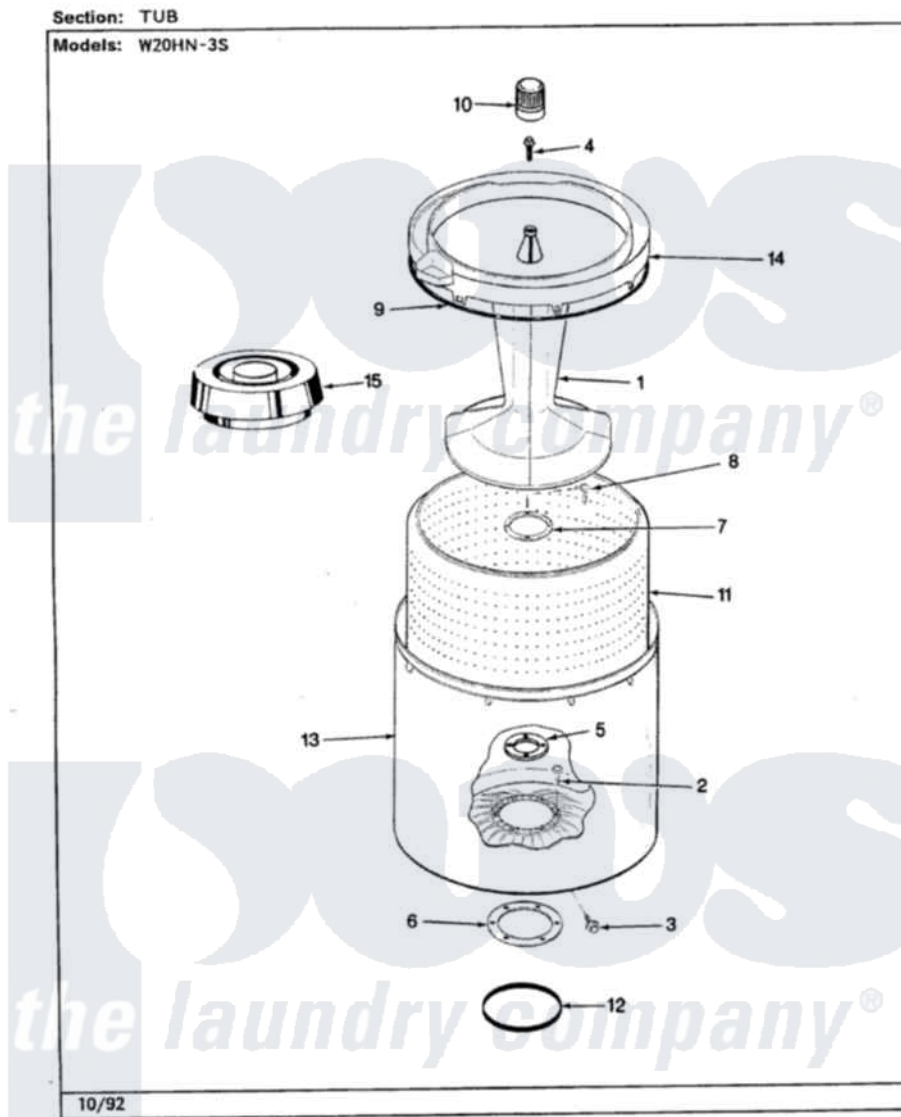

Magic Chef W20HA3S 08 - TUB (W20HN3S)(REV. A-E)

Magic Chef Residential Magic Chef W20HA3S Washer Parts Parts Diagram 08 - TUB (W20HN3S)(REV. A-E)
 Click on the part number to view part

Item	Original Part Number	Replaced By	Status	Part Description
1	35-3580			Agitator
"	35-2717	35-3580		Agitator
2	25-7947	21001063		Screw, Shoulder
3	25-7953	22002933		Screw
4	25-7948	W10309247		Screw
5	35-3685			Gasket, Basket To Centerpost
"	35-2980	35-3685		Gasket, Basket To Centerpost
6	35-3686			Gasket, Tub To Housing
"	35-2979			Gasket, Tub/Hsg
7	35-3014			Gasket And Reinf. Plate Assembly
8	25-7783	4356852		Screw
9	35-2328			Seal, Tub Top
10	35-2733			Cap, Agitator
11	35-3016		Not Available	BASKET ASSY
12	35-2978			Seal, Tub/Housing
13	35-3700			Tub Assembly

"	35-2952	35-3700	Tub Assembly
14	35-2262	Not Available	SHIELD, TUB TOP
"	35-2034	Not Available	TOP, TUB
"	35-3578	Not Available	TOP, TUB
15	35-2550		Dispenser, Rinse