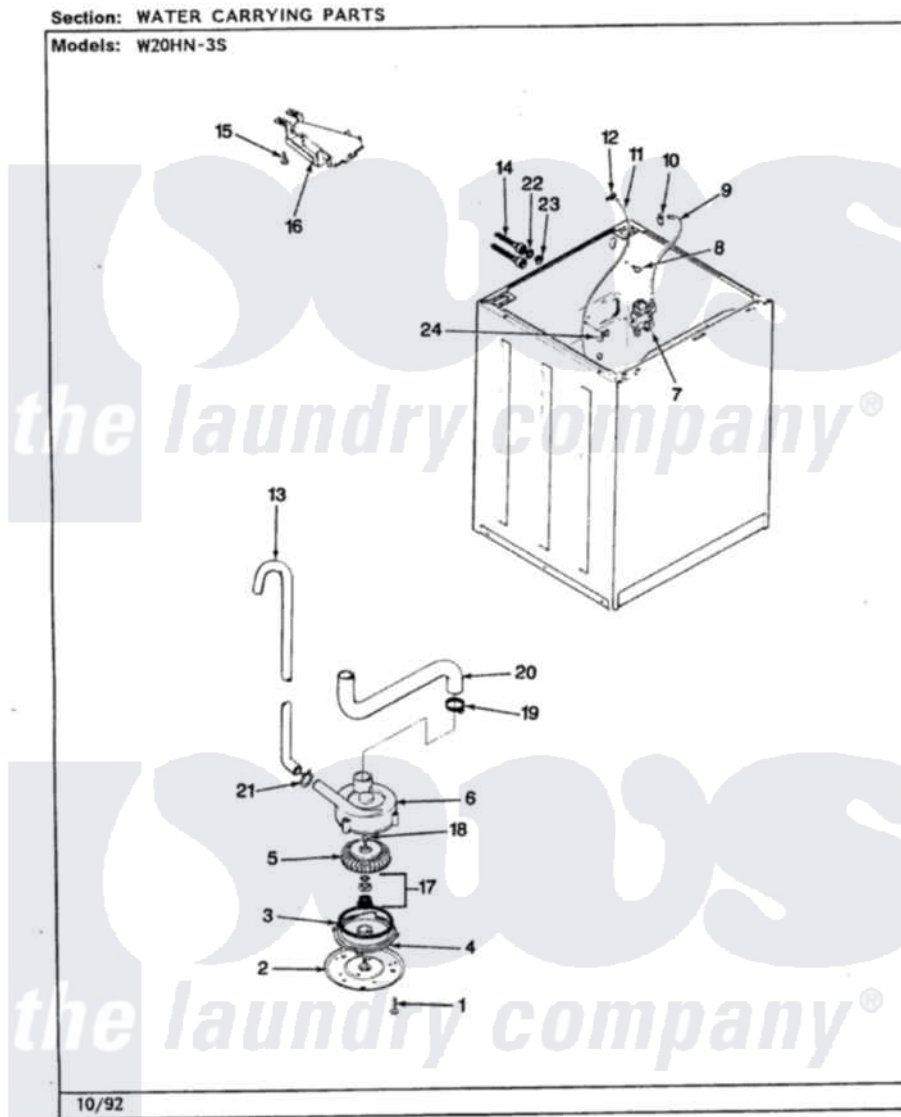

Magic Chef W20HA3S 09 - WATER CARRYING (W20HN3S)(REV. A-E)

Magic Chef Residential Magic Chef W20HA3S Washer Parts Parts Diagram 09 - WATER CARRYING (W20HN3S)(REV. A-E)

Click on the part number to view part

Item	Original Part Number	Replaced By	Status	Part Description
1	25-7405	3196164		Screw
2	33-6035		Not Available	PLATE & PULLEY ASSY.
3	33-6032			Gasket
4	35-2058			Base, Pump
5	35-2057	35-6465		Pump Assem
6	35-2099	35-6465		Pump Assem
"	35-2344			Restrictor, Flow
"	35-2056		Not Available	HOUSING, PUMP
7	25-7220			Clip, Cabinet Top
"	35-2374	35-2374N		Valve, Water
8	25-7867	596669		Clamp, Manifold
9	35-2378	12002749		Hose, Flume Kit
10	25-7867	596669		Clamp, Manifold
11	35-2322	21001748		Hose, Pressure Switch
"	35-2261		Not Available	PAD, PRESSURE SWITCH HOSE

12	33-6099		Clamp
13	35-2896	211704	Hose, Drain
14	35-0873	76313	Hosefill
"	33-7046	89503	Hose-Inlet
15	25-3092	90767	Screw, 8A X 3/8 HeX Washer Head Tapping
16	35-2051	21001760	Flume Assembly / Water Diverter
17	35-0707		Seal, Seat And "O" Ring
18	25-7894	W10001180	Screw
19	25-6069	Not Available	CORBIN CLAMP
"	25-6068	285655	Clamp, Hose
20	35-3584	21001915	Hose, Tub To Pump
"	35-2982		Hose Tub To Pump
21	25-7080	285655	Clamp, Hose
22	25-7048		Washer
23	33-7313	33-4264N	Strainer And Washer Kit
24	25-7796	596669	Clamp, Manifold