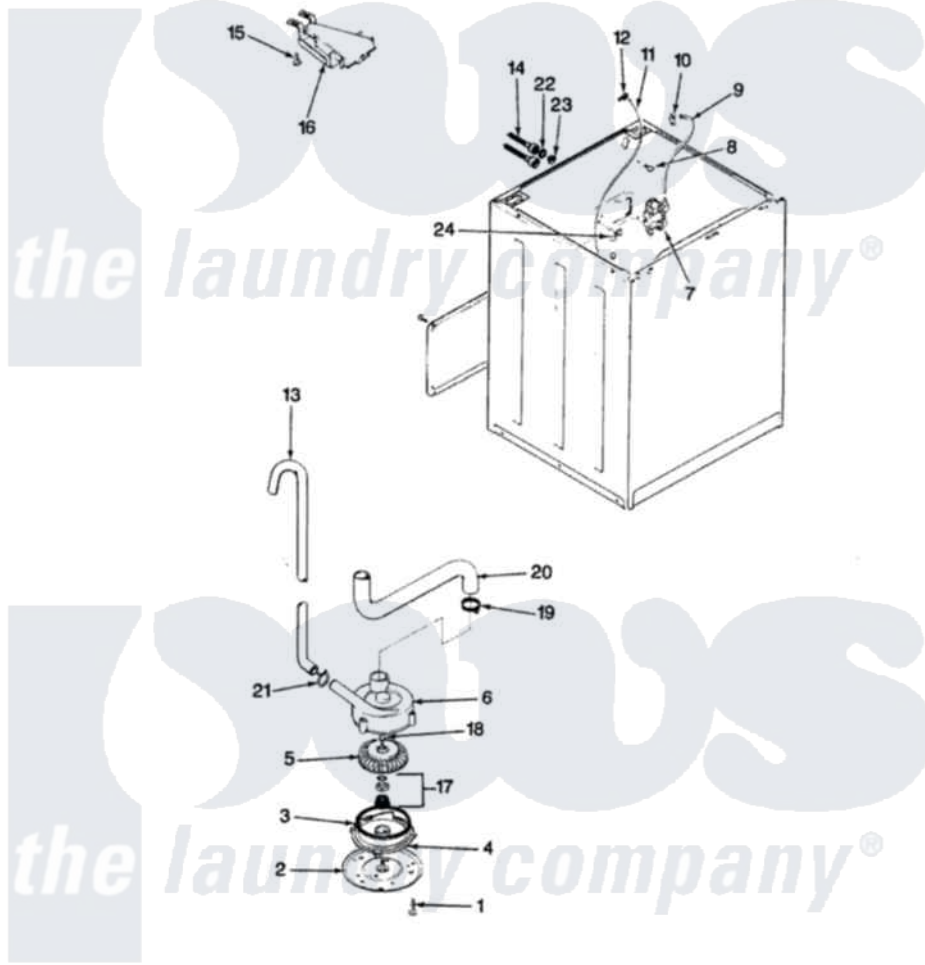

Magic Chef W20HA3S 10 - WATER CARRYING PUMP

SECTION: WATER CARRYING & PUMP ASSEMBLY
 MODEL: W20HN-3S

Issue Date: 4/91

Magic Chef [Residential Magic Chef W20HA3S Washer Parts](#) Parts Diagram 10 - WATER CARRYING PUMP
 Click on the part number to view part

Item	Original Part Number	Replaced By	Status	Part Description
1	25-7405	3196164		Screw
2	33-6035		Not Available	PLATE & PULLEY ASSY.
3	33-6032			Gasket
4	35-2058			Base, Pump
5	35-2057	35-6465		Pump Assem
6	35-2099	35-6465		Pump Assem
"	35-2056		Not Available	HOUSING, PUMP
7	25-7220			Clip, Cabinet Top
"	35-2374	35-2374N		Valve, Water
8	25-7867	596669		Clamp, Manifold
9	35-2378	12002749		Hose, Flume Kit
10	25-7867	596669		Clamp, Manifold
11	35-2261		Not Available	PAD, PRESSURE SWITCH HOSE
"	35-2322	21001748		Hose, Pressure Switch
12	33-6099			Clamp
13	33-9436	211704		Hose, Drain

14	33-7046	89503	Hose-Inlet
"	35-0873	76313	Hosefill
15	25-3092	90767	Screw, 8A X 3/8 HeX Washer Head Tapping
16	35-2051	21001760	Flume Assembly / Water Diverter
17	35-0707		Seal, Seat And "O" Ring
18	25-7894	W10001180	Screw
19	25-6069	Not Available	CORBIN CLAMP
20	35-2131	Not Available	HOSE, SUMP TO PUMP
21	25-7080	285655	Clamp, Hose
22	25-7048		Washer
23	33-7313	33-4264N	Strainer And Washer Kit
24	25-7796	596669	Clamp, Manifold