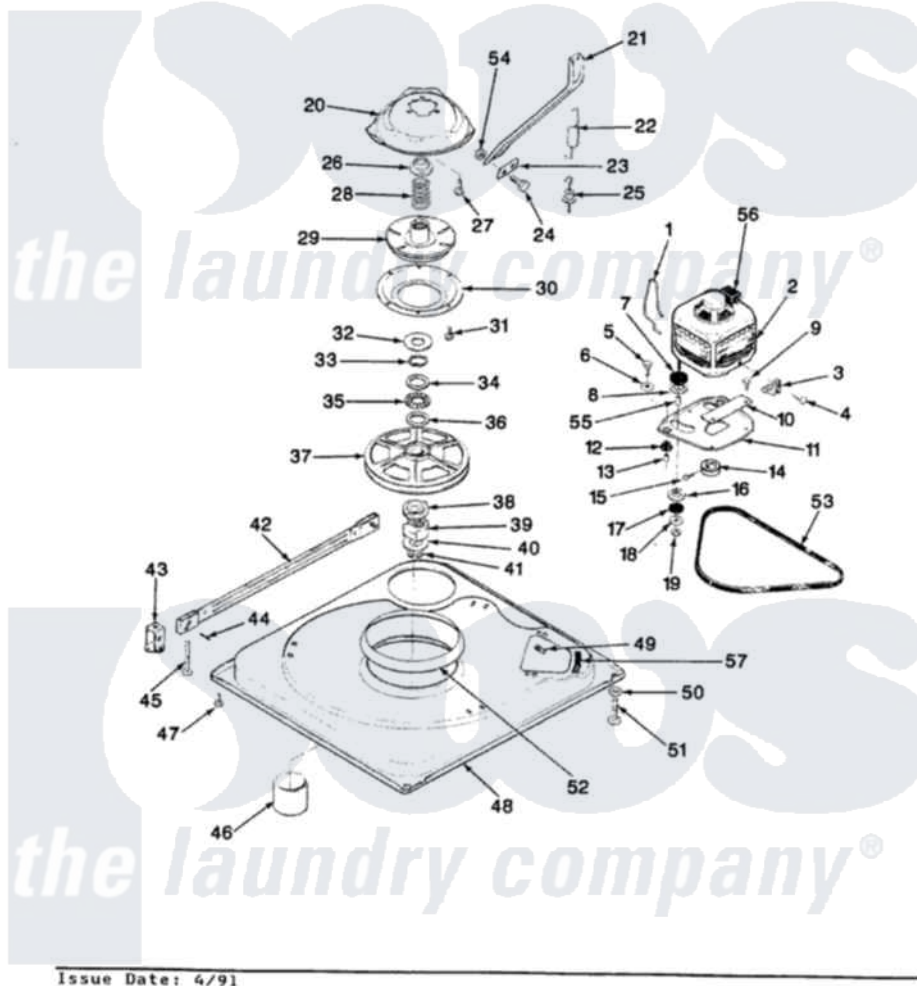

# Magic Chef W20HA3SC 01 - BASE & DRIVE

SECTION: BASE & DRIVE  
MODEL: W20HN-3SC

Magic Chef [Residential Magic Chef W20HA3SC Washer Parts](#) Parts Diagram 01 - BASE & DRIVE  
Click on the part number to view part

Item	Original Part Number	Replaced By	Status	Part Description
1	<a href="#">35-0235</a>			Spring, Motor Pivot
2	35-2030		Not Available	MOTOR
"	LA-2002		Not Available	MOTOR KIT
3	<a href="#">33-9945</a>			Slide, Foot
4	25-7418	<a href="#">33001178</a>		Back, Tumbler
5	25-7833	<a href="#">21001977</a>		Screw
6	<a href="#">25-7834</a>			Washer, Motor/Base Screw
7	<a href="#">33-9946</a>			Isolator, Motor
8	33-9944	<a href="#">35-3570</a>		Washer, Motor Pivot
9	25-3083	<a href="#">212951</a>		Screw, No.6-32 X 1/4 Inch
10	33-9947		Not Available	DBL.PIVOT SLIDE
11	35-2810	<a href="#">21001783</a>		Plate And Screw Assembly
12	33-9941	<a href="#">35-3646</a>		Isolator, Motor Plate
13	<a href="#">25-7831</a>			Spacer, Mounting
14	35-2124	<a href="#">W10143344</a>		Pulley
15	<a href="#">25-7117</a>			Set Screw