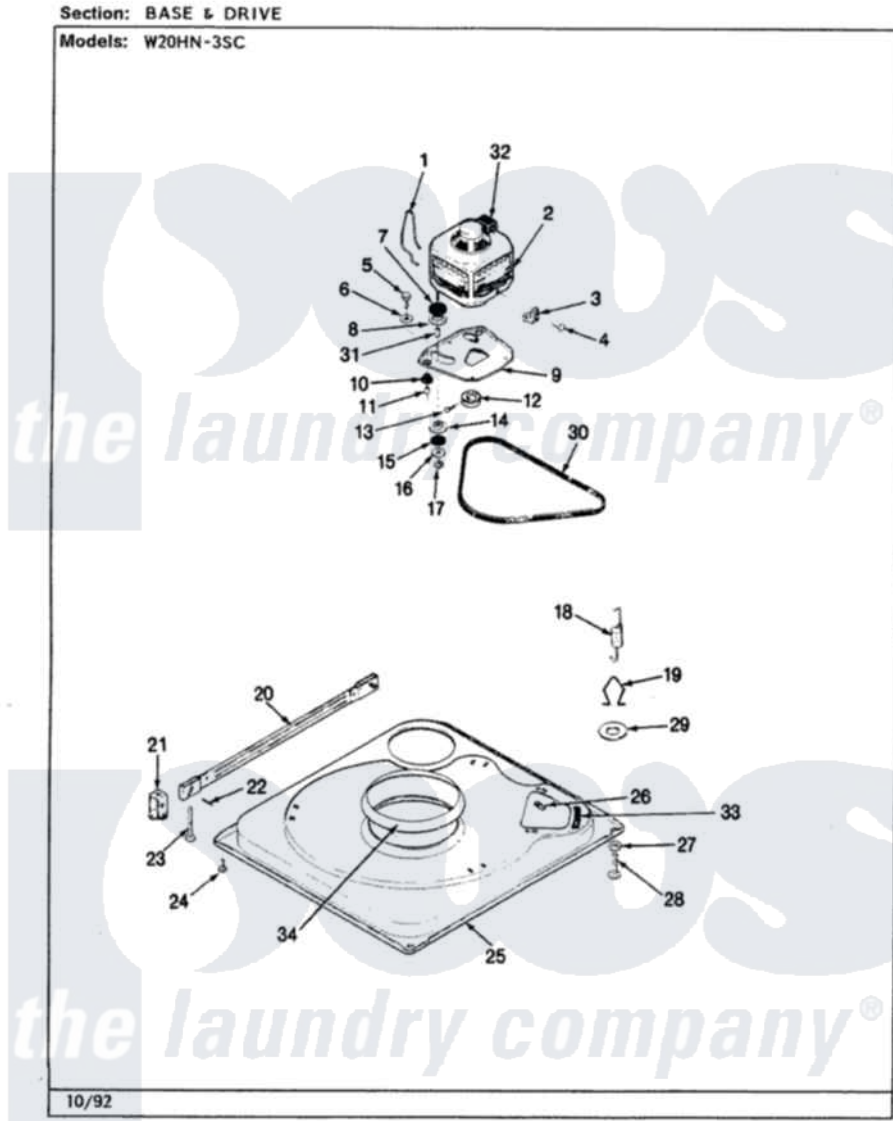

Magic Chef W20HA3SC 02 - BASE & DRIVE (REV. A-E)

Magic Chef [Residential Magic Chef W20HA3SC Washer Parts](#) Parts Diagram 02 - BASE & DRIVE (REV. A-E)
Click on the part number to view part

Item	Original Part Number	Replaced By	Status	Part Description
1	35-0235			Spring, Motor Pivot
2	LA-2002		Not Available	MOTOR KIT
"	35-2030		Not Available	MOTOR
3	33-9945			Slide, Foot
4	25-7418	33001178		Back, Tumbler
5	25-7833	21001977		Screw
6	25-7834			Washer, Motor/Base Screw
7	33-9946			Isolator, Motor
8	33-9944	35-3570		Washer, Motor Pivot
9	35-2810	21001783		Plate And Screw Assembly
10	33-9941	35-3646		Isolator, Motor Plate
11	25-7831			Spacer, Mounting
12	35-2124	W10143344		Pulley
13	25-7117			Set Screw
14	33-9943	35-3571		Slide, Motor Pivot
15	33-9967			Washer, Motor Isolator

16	25-7047		Washer, Flat
17	25-7325	Y707702	Locknut
18	35-2681		Not Available
"	35-3658		SPRING, SUSPENSION
			Spring, Suspension
19	35-2976		Not Available
			HOOK, SUSPENSION SPRING
20	35-2049	21001881	Bar, Stabilizer
21	35-2046		Bracket, Stabilizer
22	35-2052		Pin, Stabilizer
23	35-2050	22004469	Leg And Foot Self Stabalizing
24	25-7828	489483	Screw 10-32 X 1/2
"	35-3020	22004469	Leg And Foot Self Stabalizing
25	35-2984		Not Available
			BASE
26	25-7838	25-7845	Speednut, Motor
27	25-7915		Hex Nut
28	35-0837	25001119	Foot And Pad Assembly
"	35-0772	25001119	Foot And Pad Assembly
29	Y25-7951		Washer, Suspension Hook
30	35-2320	21352320	Belt, Drive
31	25-7830		Spacer
32	33-9765		Switch, Motor
33	35-2065		Pad, Motor Plate
34	35-2357	21002026	Snubber