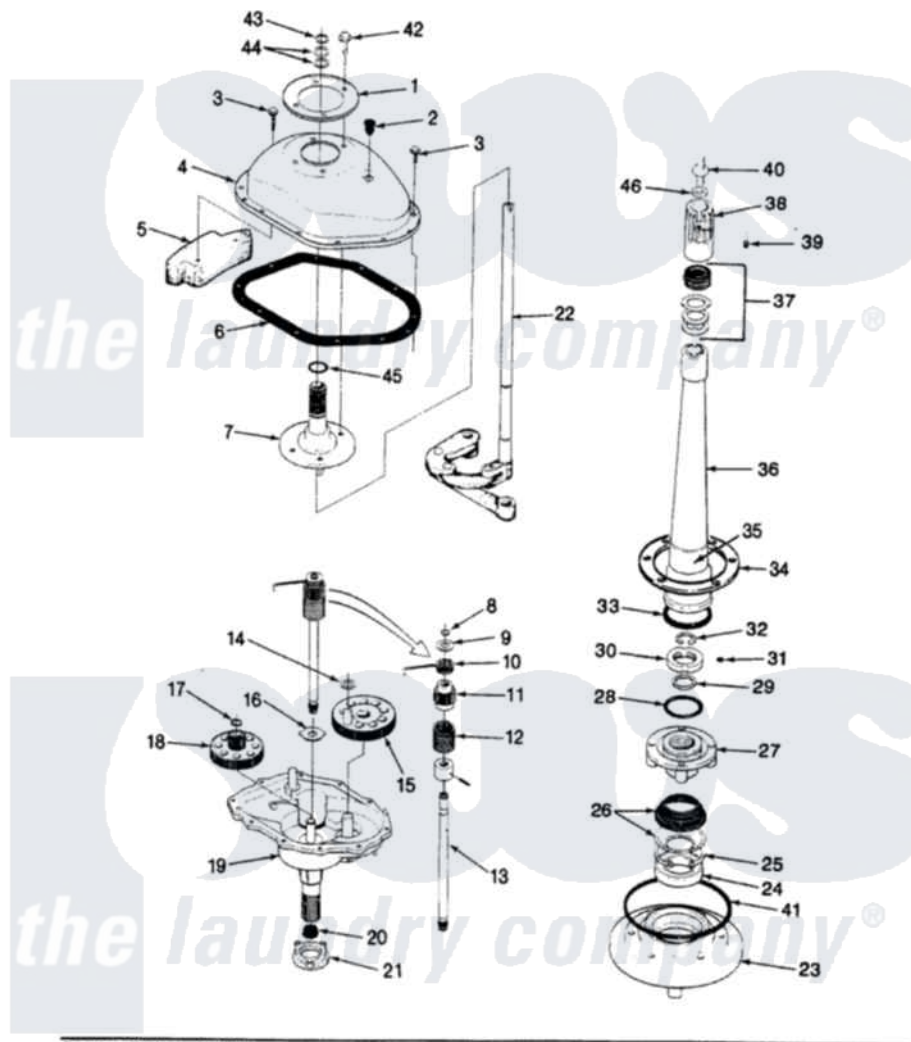

# Magic Chef W20HA3SC 05 - TRANSMISSION & RELATED PARTS

SECTION: TRANSMISSION & RELATED PARTS  
 MODEL: W20HN-3SC

Issue Date: 4/91

Magic Chef [Residential Magic Chef W20HA3SC Washer Parts](#) Parts Diagram 05 - TRANSMISSION & RELATED PARTS

[Click on the part number to view part](#)

Item	Original Part Number	Replaced By	Status	Part Description
1	33-9893	<a href="#">33-7187</a>		Covr Reinforcmt
2	<a href="#">35-2621</a>			Plug, Oil Fill
3	<a href="#">25-7916</a>			Bolt
4	35-2620		Not Available	COVER, TRANSMISSION
5	<a href="#">35-2642</a>			Counterweight
6	35-1030		Not Available	GASKET, TRANSMISSION HOUSING
7	<a href="#">35-2654</a>			Drive Tube Assembly
8	<a href="#">25-7847</a>			Ring, Retaining
9	25-7416		Not Available	WASHER, FLAT
10	33-6114	<a href="#">33-6463</a>		Spring
11	<a href="#">35-2001</a>			Pinion, Drive
12	33-3195		Not Available	SPRING
13	<a href="#">LA-2005</a>			Clutch Assembly Kit
"	35-2116		Not Available	DRIVE SHAFT & HUB ASSY
14	<a href="#">25-7091</a>			Thrust Washer