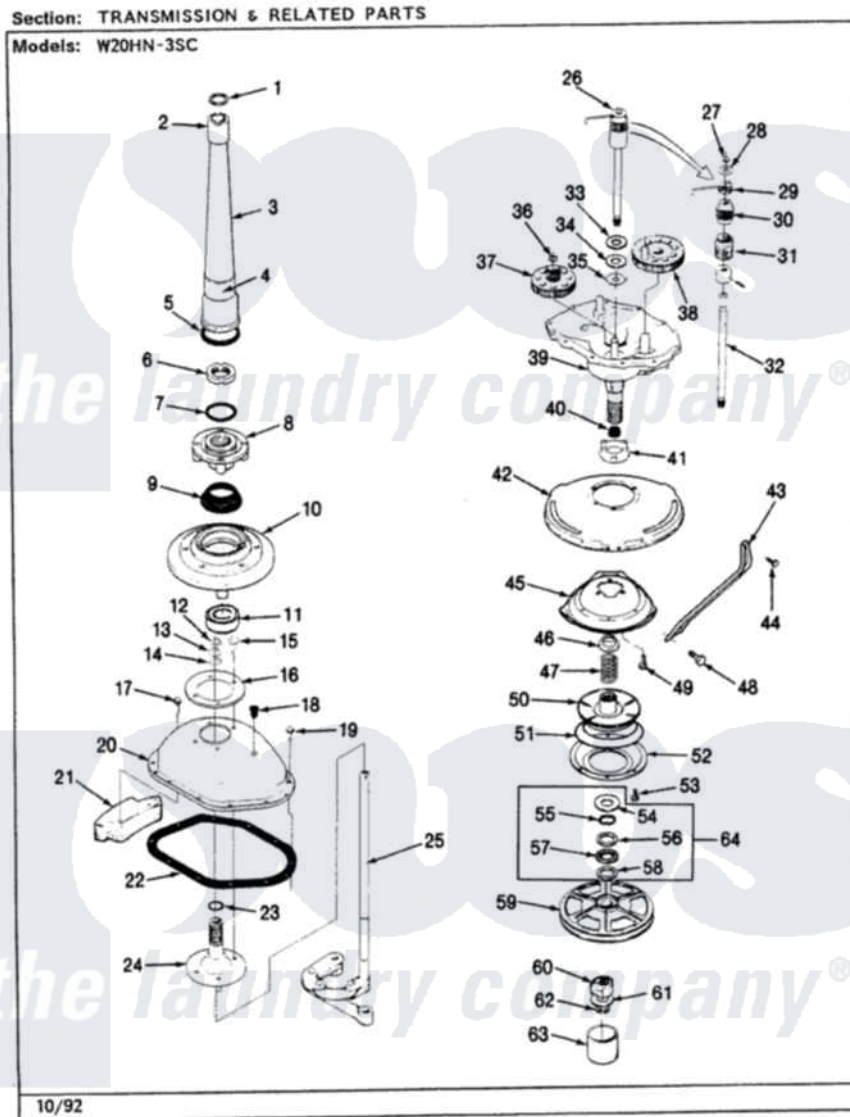

Magic Chef W20HA3SC 06 - TRANSMISSION & RELATED PARTS (REV. A-E)

Magic Chef Residential Magic Chef W20HA3SC Washer Parts Parts Diagram 06 - TRANSMISSION & RELATED PARTS (REV. A-E)

Click on the part number to view part

Item	Original Part Number	Replaced By	Status	Part Description
1	LA-2175	35-6680		Transmission
"	35-3748	35-6680		Transmission
"	25-7941			"O" Ring, Agtr Drive Shaft
2	35-2835	21001066		Bearing, Centerpost
3	35-2792	21001401		Center Pos
4	33-6790			Bearing, Agitator
"	35-2983		Not Available	CENTERPOST ASSY.
5	35-2906			Seal, Centerpost Bottom
6	35-2791			Nut, Spin Tube
7	25-7938			"O" Ring, Basket Drive Hub
8	35-2715		Not Available	BASKET DRIVE HUB ASSY
"	35-3647	W10219156		Tub Seal
9	35-2974			Tub Seal/Hub Assembly
10	35-2716	12001561		Bearing And Seal Housing Assembly