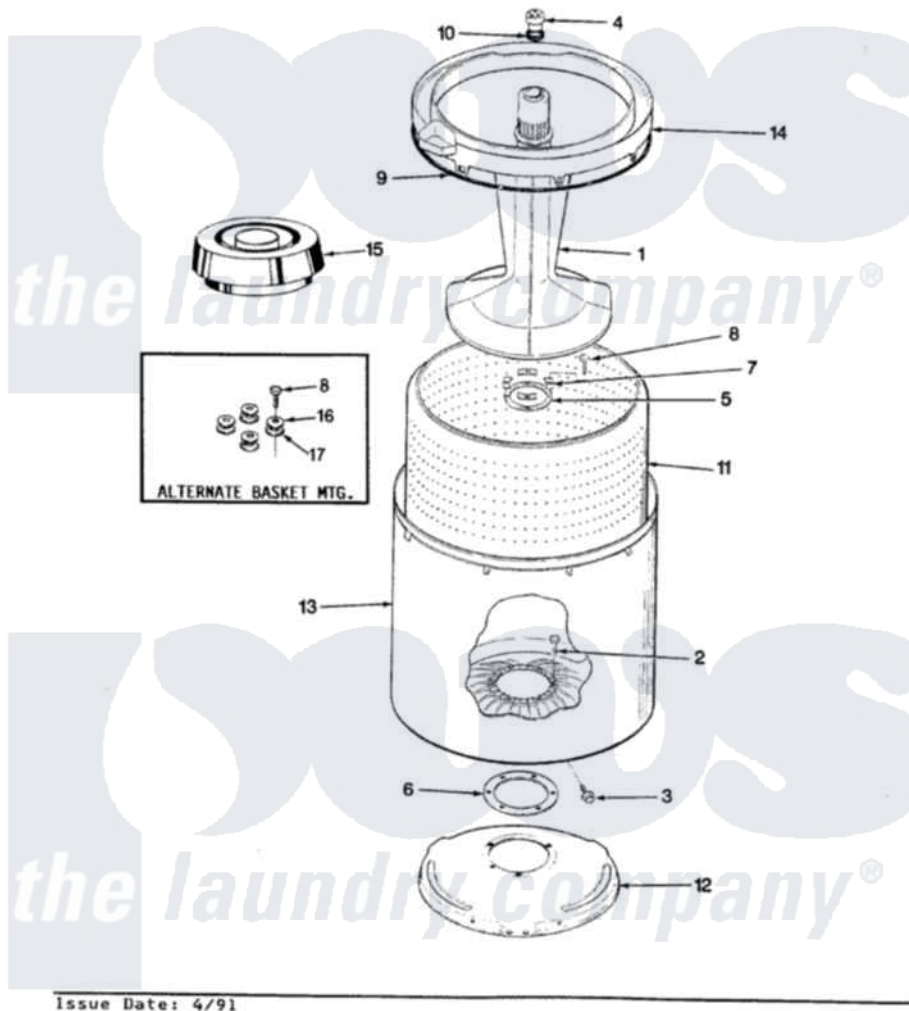

# Magic Chef W20HA3SC 07 - TUB

SECTION: TUB  
MODEL: W20HN-3SC

Magic Chef [Residential Magic Chef W20HA3SC Washer Parts](#) Parts Diagram 07 - TUB  
Click on the part number to view part

Item	Original Part Number	Replaced By	Status	Part Description
1	35-2456	<a href="#">33-4352</a>		Agitator
2	35-2062	<a href="#">21001063</a>		Screw, Shoulder
3	25-7914	<a href="#">22002933</a>		Screw
4	<a href="#">33-6241</a>			Cap
5	<a href="#">33-8959</a>			Gasket
6	<a href="#">35-2061</a>			Gasket, Tub To Housing
7	33-8799		Not Available	REINF PLATE
8	25-7783	<a href="#">4356852</a>		Screw
9	<a href="#">35-2328</a>			Seal, Tub Top
10	<a href="#">25-7330</a>			Rubber Washer
11	35-2508		Not Available	BASKET WHITE
12	35-2529		Not Available	TUB SUPPORT
13	<a href="#">35-2038</a>			Tub
14	35-2262		Not Available	SHIELD, TUB TOP
"	35-2034		Not Available	TOP, TUB
15	<a href="#">35-2550</a>			Dispenser, Rinse