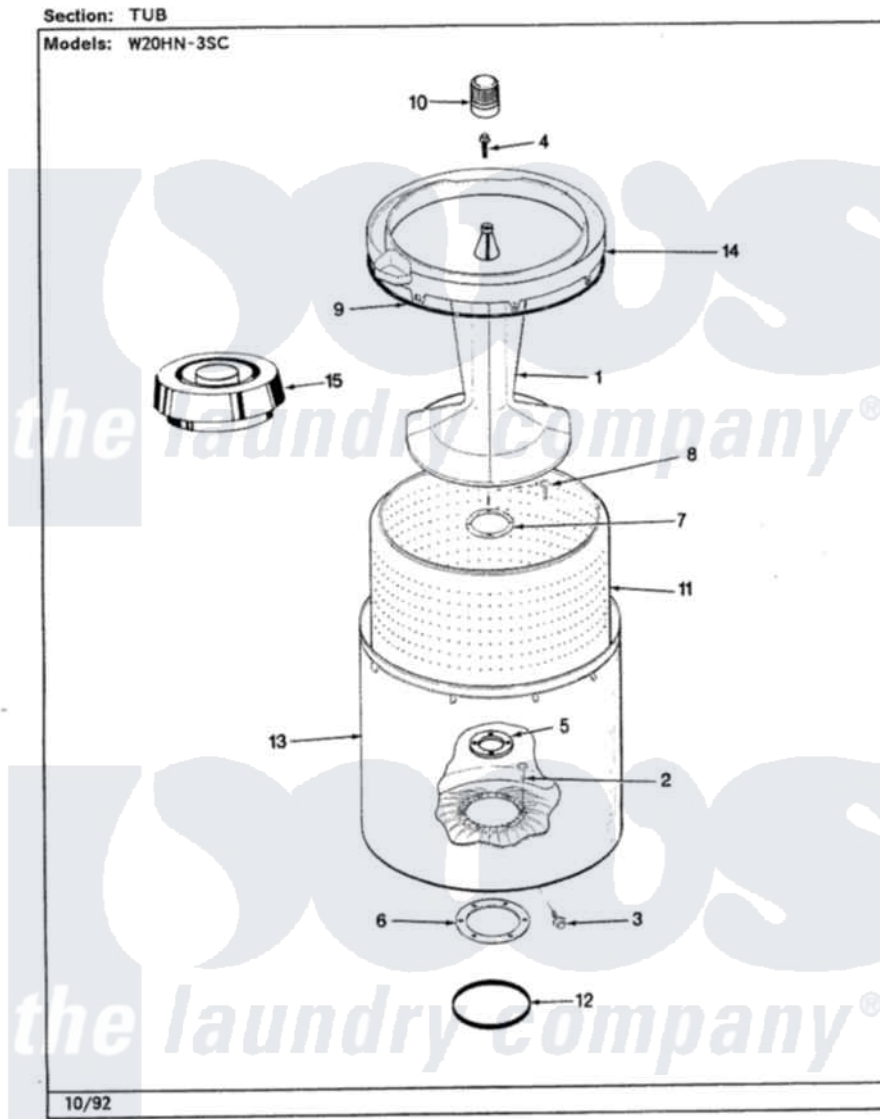

# Magic Chef W20HA3SC 08 - TUB (REV. A-E)

Magic Chef [Residential Magic Chef W20HA3SC Washer Parts](#) Parts Diagram 08 - TUB (REV. A-E)  
 Click on the part number to view part

Item	Original Part Number	Replaced By	Status	Part Description
1	<a href="#">35-3580</a>			Agitator
"	35-2717	<a href="#">35-3580</a>		Agitator
2	25-7947	<a href="#">21001063</a>		Screw, Shoulder
3	25-7953	<a href="#">22002933</a>		Screw
4	25-7948	<a href="#">W10309247</a>		Screw
5	<a href="#">35-3685</a>			Gasket, Basket To Centerpost
"	35-2980	<a href="#">35-3685</a>		Gasket, Basket To Centerpost
6	<a href="#">35-3686</a>			Gasket, Tub To Housing
"	<a href="#">35-2979</a>			Gasket, Tub/Hsg
7	<a href="#">35-3014</a>			Gasket And Reinf. Plate Assembly
8	25-7783	<a href="#">4356852</a>		Screw
9	<a href="#">35-2328</a>			Seal, Tub Top
10	<a href="#">35-2733</a>			Cap, Agitator
11	35-3016		Not Available	BASKET ASSY
12	<a href="#">35-2978</a>			Seal, Tub/Housing
13	<a href="#">35-3700</a>			Tub Assembly

"	35-2952	<a href="#">35-3700</a>	Tub Assembly
14	35-2262	Not Available	SHIELD, TUB TOP
"	35-2034	Not Available	TOP, TUB
"	35-3578	Not Available	TOP, TUB
15	<a href="#">35-2550</a>		Dispenser, Rinse