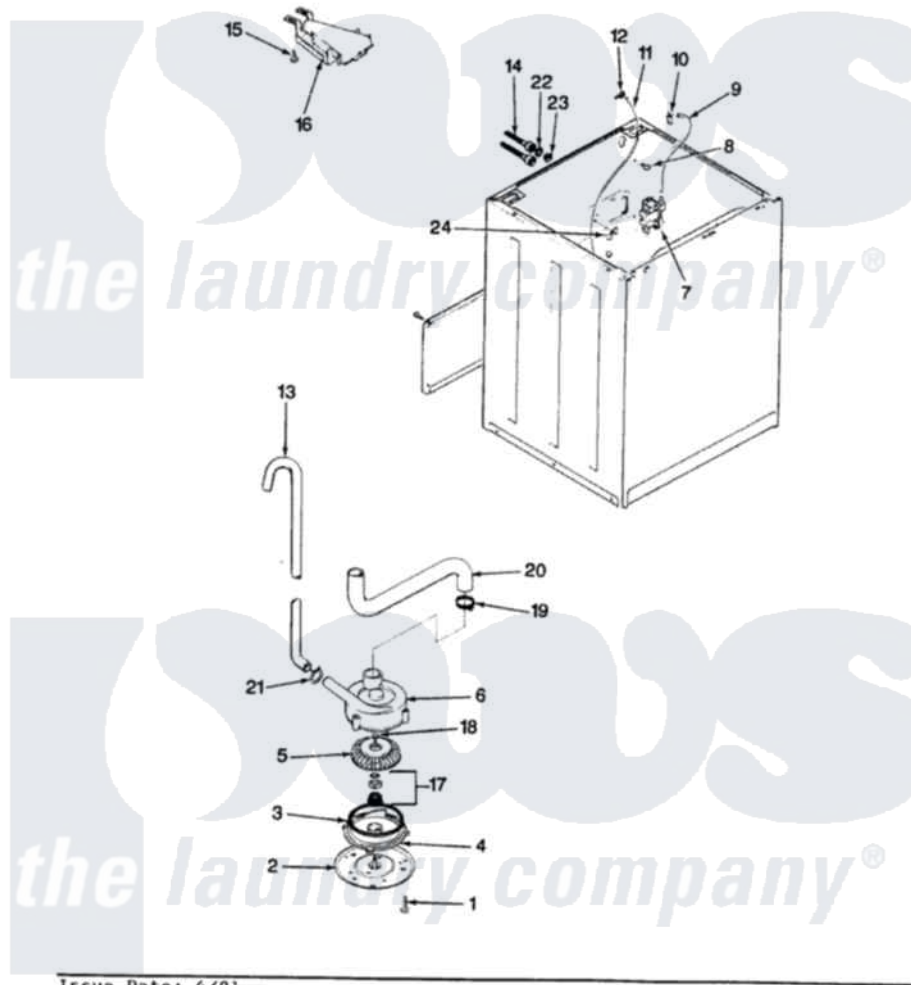

Magic Chef W20HA3SC 09 - WATER CARRYING & PUMP ASSEMBLY

SECTION: WATER CARRYING & PUMP ASSEMBLY
 MODEL: W20HN-3SC

Issue Date: 4/91

Magic Chef [Residential Magic Chef W20HA3SC Washer Parts](#) Parts Diagram 09 - WATER CARRYING & PUMP ASSEMBLY

[Click on the part number to view part](#)

Item	Original Part Number	Replaced By	Status	Part Description
1	25-7405	3196164		Screw
2	33-6035		Not Available	PLATE & PULLEY ASSY.
3	33-6032			Gasket
4	35-2058			Base, Pump
5	35-2057	35-6465		Pump Assem
6	35-2099	35-6465		Pump Assem
"	35-2056		Not Available	HOUSING, PUMP
7	25-7220			Clip, Cabinet Top
"	35-2374	35-2374N		Valve, Water
8	25-7867	596669		Clamp, Manifold
9	35-2378	12002749		Hose, Flume Kit
10	25-7867	596669		Clamp, Manifold
11	35-2261		Not Available	PAD, PRESSURE SWITCH HOSE
"	35-2322	21001748		Hose, Pressure Switch
12	33-6099			Clamp

13	33-9436	211704		Hose, Drain
14	33-7046	89503		Hose-Inlet
"	35-0873	76313		Hosefill
15	25-3092	90767		Screw, 8A X 3/8 HeX Washer Head Tapping
16	35-2051	21001760		Flume Assembly / Water Diverter
17	35-0707			Seal, Seat And "O" Ring
18	25-7894	W10001180		Screw
19	25-6069		Not Available	CORBIN CLAMP
20	35-2131		Not Available	HOSE, SUMP TO PUMP
21	25-7080	285655		Clamp, Hose
22	25-7048			Washer
23	33-7313	33-4264N		Strainer And Washer Kit
24	25-7796	596669		Clamp, Manifold